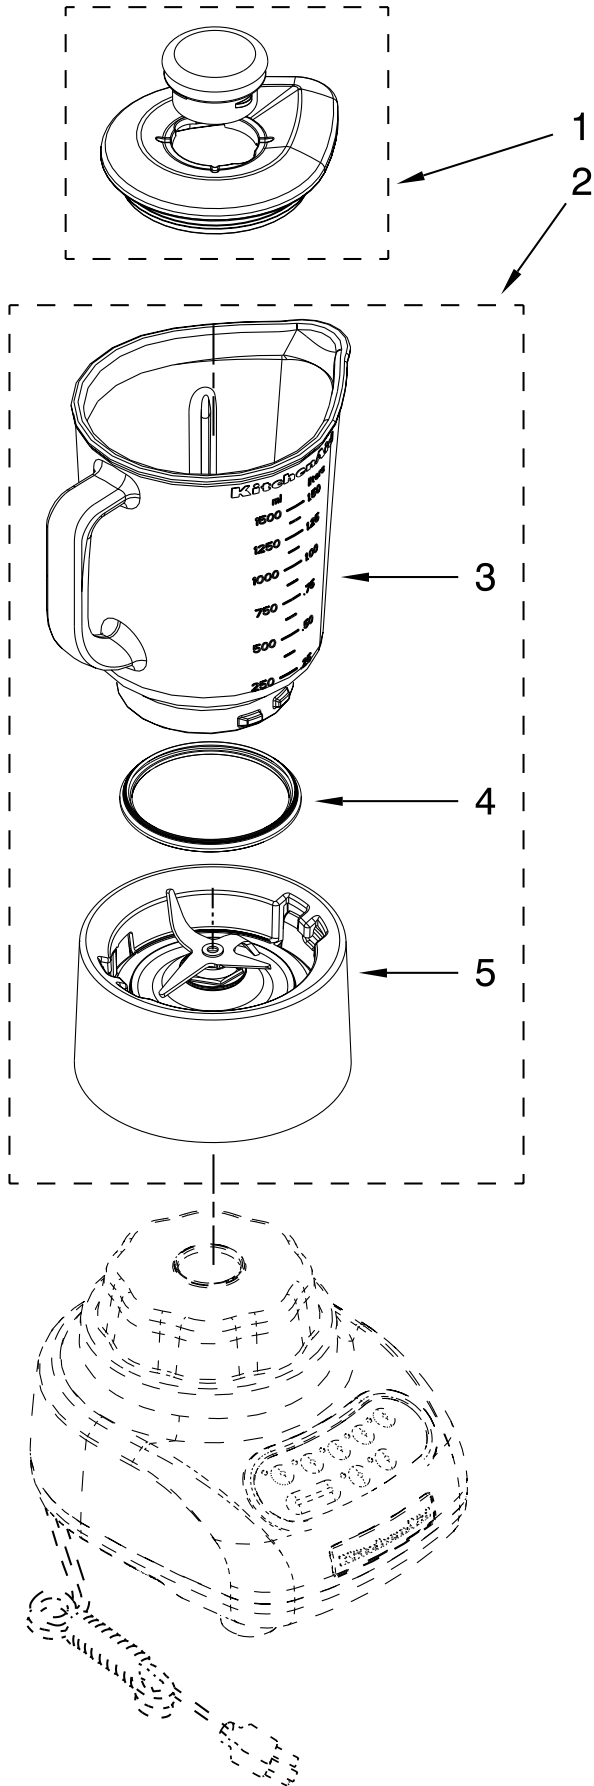

# UNIT PARTS

FOR VARIATIONS OF MODELS: 5KSB555E\_\_0

Illus. No.	Part No.	DESCRIPTION
1		Literature Parts
	W10236556	Use & Care Guide
	W10285048	Repair Parts List
2		Housing, Upper
	W10153370	Almond Creme
	9709259	Empire Red
	9709226	Onyx Black
	9709499	Imperial Grey
	9708896	White
	W10153368	Cobalt Blue
	9709500	Chrome
	W10153367	Majestic Yellow
	9709257	Brushed Nickel
	W10153369	Pearl Metallic
	9709496	Tangerine
	9709497	Pink
	W10169968	Cocoa Silver
	W10391601	Green Apple
3	W10068250	Screw
4		Control Assembly (Incl. Overlay)
	W10291857	Silver
5	9709366	Seal, Motor
6	W10290347	Motor, 240V, 5sp
7	W10279256	Coupling, Drive
8		Base
	W10153630	Almond Creme
	9709917	Empire Red
	9708937	Onyx Black
	9708890	White
	W10153582	Cobalt Blue
	W10153962	Majestic Yellow
	9709503	Tangerine
	9709504	Pink
	W10309250	Cocoa Silver
	W10391604	Green Apple
9	W10001200	Screw
10		Foot, Rubber
	9708927	Grey
11		Power Cord
	9708919	White
	9708931	Black
12	W10283470	Nameplate
13	W10269237	Filter, EMI

# ATTACHMENT PARTS

FOR VARIATIONS OF MODELS: 5KSB555E\_0

Illus. No.	Part No.	DESCRIPTION
1		Lid Assembly (Includes Cap)
	W10236600	Almond Creme
	W10236597	Empire Red
	9709363	Onyx Black
	9709362	White
	W10236601	Cobalt Blue
	W10236599	Majestic Yellow
	W10236602	Tangerine
	W10236598	Pink
	W10378270	Green Apple
2		Jar Assembly
	W10279537	Almond Creme
	W10279533	Empire Red
	W10279534	Onyx Black
	W10279528	White
	W10279538	Cobalt Blue
	W10279536	Majestic Yellow
	W10279539	Tangerine
	W10279535	Pink
	W10378266	Green Apple
3	W10221782	Jar, Glass
4	W10292571	Gasket, Jar
5		Collar, w/Blades
	W10279521	Almond Creme
	W10279517	Empire Red
	W10279518	Onyx Black
	W10279516	White
	W10279522	Cobalt Blue
	W10279520	Majestic Yellow
	W10279523	Tangerine
	W10279519	Pink
	W10378267	Green Apple