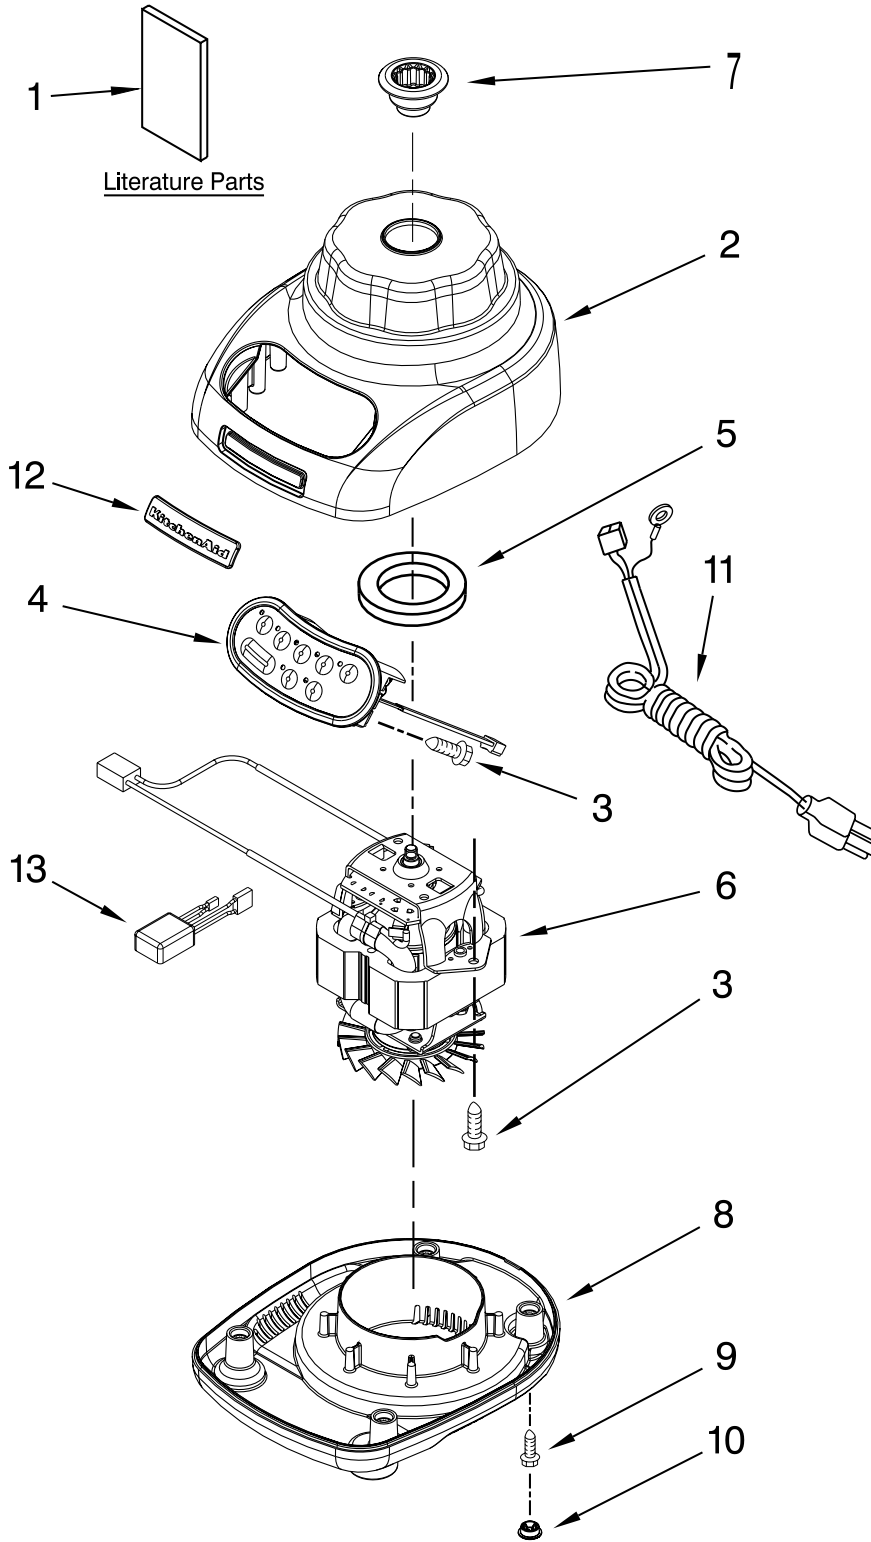

# UNIT PARTS

FOR VARIATIONS OF MODELS: 5KSB555E\_\_0

Illus. No.	Part No.	DESCRIPTION
1		Literature Parts
	W10236556	Use & Care Guide
	W10285048	Repair Parts List
2		Housing, Upper
	W10153370	Almond Creme
	9709259	Empire Red
	9709226	Onyx Black
	9709499	Imperial Grey
	9708896	White
	W10153368	Cobalt Blue
	9709500	Chrome
	W10153367	Majestic Yellow
	9709257	Brushed Nickel
	W10153369	Pearl Metallic
	9709496	Tangerine
	9709497	Pink
	W10169968	Cocoa Silver
	W10391601	Green Apple
3	W10068250	Screw
4		Control Assembly (Incl. Overlay)
	W10291857	Silver
5	9709366	Seal, Motor
6	W10290347	Motor, 240V, 5sp
7	W10279256	Coupling, Drive
8		Base
	W10153630	Almond Creme
	9709917	Empire Red
	9708937	Onyx Black
	9708890	White
	W10153582	Cobalt Blue
	W10153962	Majestic Yellow
	9709503	Tangerine
	9709504	Pink
	W10309250	Cocoa Silver
	W10391604	Green Apple
9	W10001200	Screw
10		Foot, Rubber
	9708927	Grey
11		Power Cord
	9708919	White
	9708931	Black
12	W10283470	Nameplate
13	W10269237	Filter, EMI