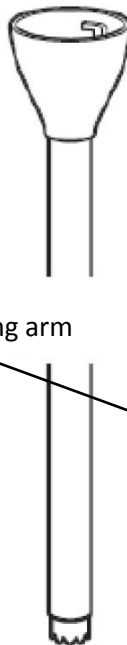

5KHB2571

Bell Blades

Blending arm

* Shown with S-Blade attached

KHB002CR

Whisk Attachment

KHB003

Chopper Attachment

5KHB2571		
	Polished metal	Brushed metal
8" blending arm	202011017	KHB0013BD
13" blending arm	202011018	KHB0011BD

Storage Container
KHB0015 FOR KHB2571

KHB005

Blending Pitcher