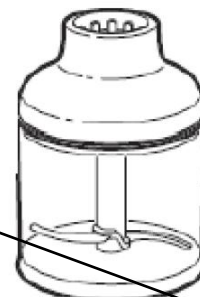

5KHB2571

Bell Blades

Blending arm

* Shown with S-Blade attached

KHB002CR

Whisk Attachment

KHB003

Chopper Attachment

5KHB2571		
	Polished metal	Brushed metal
8" blending arm	202011017	KHB0013BD
13" blending arm	202011018	KHB0011BD

Storage Container
KHB0015 FOR KHB2571

KHB005

Blending Pitcher