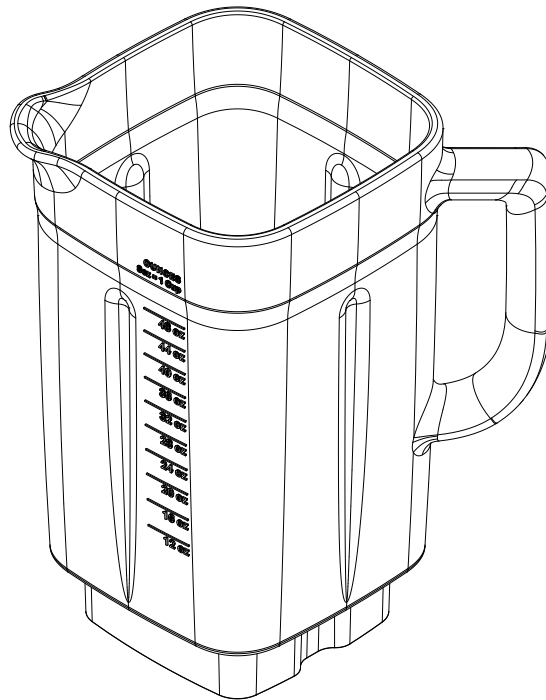

K400 BLENDER

MODELS:

5KSB4026BAC0 (Almond Creme - United Kingdom)
5KSB4026BBK0 (Imperial Black - United Kingdom)
5KSB4026BCA0 (Candy Apple - United Kingdom)
5KSB4026BER0 (Empire Red - United Kingdom)
5KSB4026BIB0 (Ink Blue - United Kingdom)
5KSB4026BKG0 (Kyoto Glow - United Kingdom)
5KSB4026BMS0 (Medallion Silver - United Kingdom)
5KSB4026BOB0 (Onyx Black - United Kingdom)
5KSB4026BPP0 (Pebbled Palm - United Kingdom)
5KSB4026BPT0 (Pistachio - United Kingdom)
5KSB4026BSP0 (Sorbet - United Kingdom)

5KSB4026EAC0 (Almond Creme - Europe)
5KSB4026EBK0 (Imperial Black - Europe)
5KSB4026ECA0 (Candy Apple - Europe)
5KSB4026EER0 (Empire Red - Europe)
5KSB4026EIB0 (Ink Blue - Europe)
5KSB4026EKG0 (Kyoto Glow - Europe)
5KSB4026EMS0 (Medallion Silver - Europe)
5KSB4026EOB0 (Onyx Black - Europe)
5KSB4026EPP0 (Pebbled Palm - Europe)
5KSB4026EPT0 (Pistachio - Europe)
5KSB4026ESP0 (Sorbet - Europe)

JAR ASSEMBLY PARTS

JAR ASSEMBLY PARTS

<u>Illus.</u> <u>No.</u>	<u>Part No.</u>	<u>Description</u>
1	W11422070	Lid Assembly
2	W11429615	Jar Assembly
3	W11396201	Pad, Jar

UNIT PARTS

UNIT PARTS

<u>Illus.</u> <u>No.</u>	<u>Part No.</u>	<u>Description</u>
1		Literature Parts
	W11407672	Use & Care Guide
2	W11354596	Trimband
3	W11219397	Plug, Coupler
4	W11214276	Bezel, Rotary Switch
5	697773	Screw
6	W11357978	Knob, Rotary Switch
7	W11183716	Base