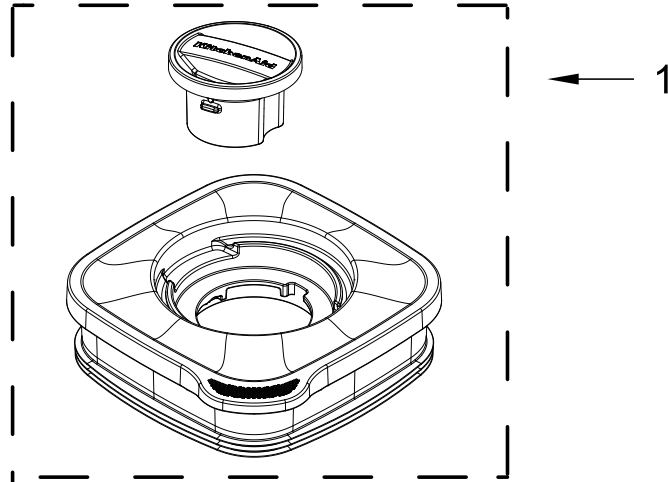

K400 BLENDER

MODELS:

5KSB4026BAC0 (Almond Creme - United Kingdom)
5KSB4026BBK0 (Imperial Black - United Kingdom)
5KSB4026BCA0 (Candy Apple - United Kingdom)
5KSB4026BER0 (Empire Red - United Kingdom)
5KSB4026BIB0 (Ink Blue - United Kingdom)
5KSB4026BKG0 (Kyoto Glow - United Kingdom)
5KSB4026BMS0 (Medallion Silver - United Kingdom)
5KSB4026BOB0 (Onyx Black - United Kingdom)
5KSB4026BPP0 (Pebbled Palm - United Kingdom)
5KSB4026BPT0 (Pistachio - United Kingdom)
5KSB4026BSP0 (Sorbet - United Kingdom)

JAR ASSEMBLY PARTS

JAR ASSEMBLY PARTS

<u>Illus.</u> <u>No.</u>	<u>Part No.</u>	<u>Description</u>
1	W11422070	Lid Assembly
2	W11429615	Jar Assembly
3	W11396201	Pad, Jar

UNIT PARTS

UNIT PARTS

<u>Illus.</u> <u>No.</u>	<u>Part No.</u>	<u>Description</u>
1		Literature Parts
	W11407672	Use & Care Guide
2	W11354596	Trimband
3	W11219397	Plug, Coupler
4	W11214276	Bezel, Rotary Switch
5	697773	Screw
6	W11357978	Knob, Rotary Switch
7	W11183716	Base