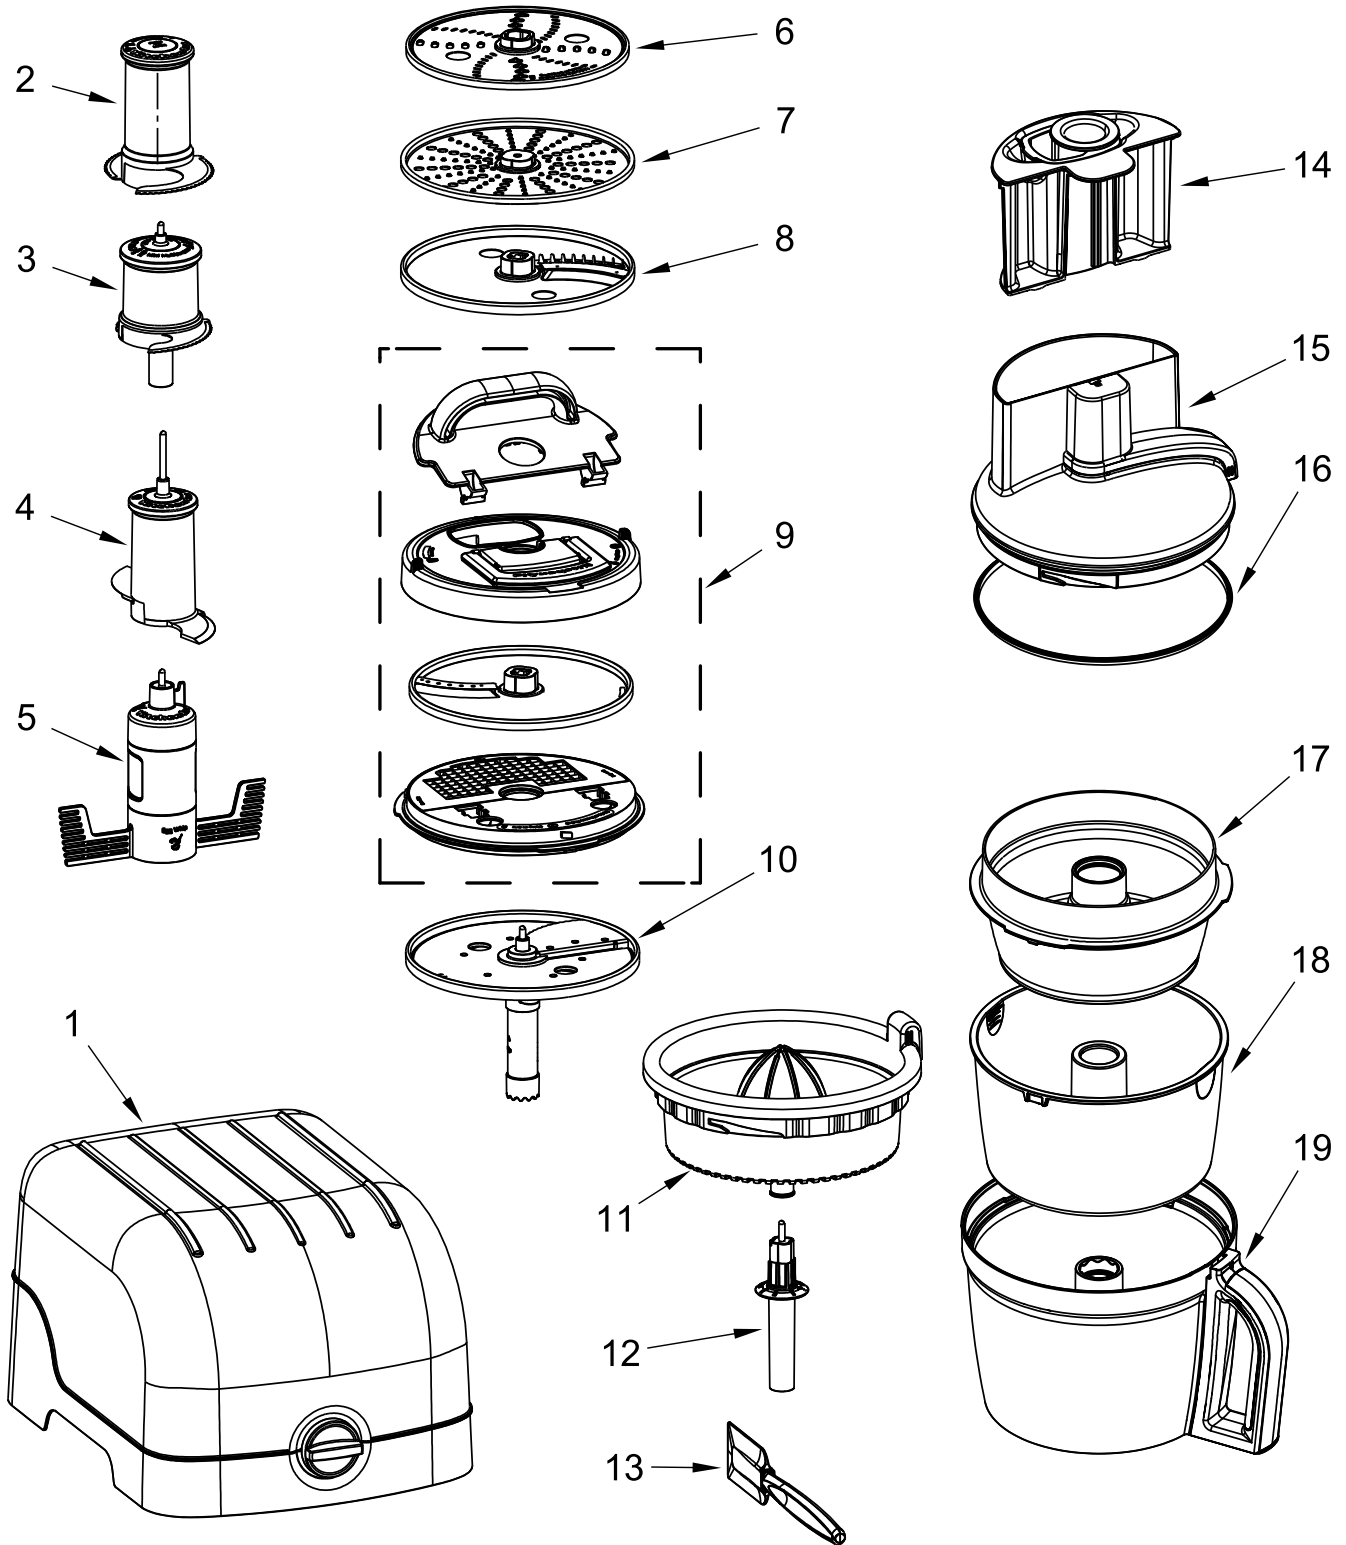

# MOTOR AND HOUSING UNIT PARTS

<u>Illus. No.</u>	<u>Part No.</u>	<u>Description</u>	<u>Illus. No.</u>	<u>Part No.</u>	<u>Description</u>	<u>Illus. No.</u>	<u>Part No.</u>	<u>Description</u>
1		Literature Parts	4	W10597641	Knob, Adjust	11	W10597699	Base
	W10529664	Use and Care Guide	5	W10597670	Capacitor		W10648029	Base, Brazil
	W10547908	Use and Care Guide, Brazil Housing		W10648027	Capacitor, Brazil	12	W10597694	Foot
2			6	W10597645	Switch, Relay Assembly	13	W10895825	Spindle, Motor
	W10597625	Onyx Black	7	W10597675	Button, Height Adjustment			
	W10597620	Medallion Silver	8	W10597642	Gearbox Assembly			
	W10597628	Candy Apple	9	W10597673	Motor			
	W10597616	Empire Red	10		Cord, Power			
	W10597617	Almond Creme		W10597695	Europe			
	W10597612	Frosted Pearl		W10597696	United Kingdom			
	W10648025	Candy Apple, Brazil		W10597697	Australia			
3	W10597637	Control, Switch Overlay		W10648028	Brazil			

# ATTACHMENT PARTS

# ATTACHMENT PARTS

<u>Illus.</u> <u>No.</u>	<u>Part No.</u>	<u>Description</u>
1	W10597677	Box, Storage
2	W10597678	S-Blade
3	W10592813	Blade, Mini
4	W10597683	Blade, Dough
5	W10597684	Whip, Egg
6	W10597685	Disc, Shredding
7	W10597686	Disc, Grating
8	W10597688	Disc, French Fry Slicing

<u>Illus.</u> <u>No.</u>	<u>Part No.</u>	<u>Description</u>
16	W10597707	Seal, Lid
17	W10597701	Bowl, Mini
18	W10597702	Bowl, Chef
19	W10597703	Bowl, Work (16-Cup)