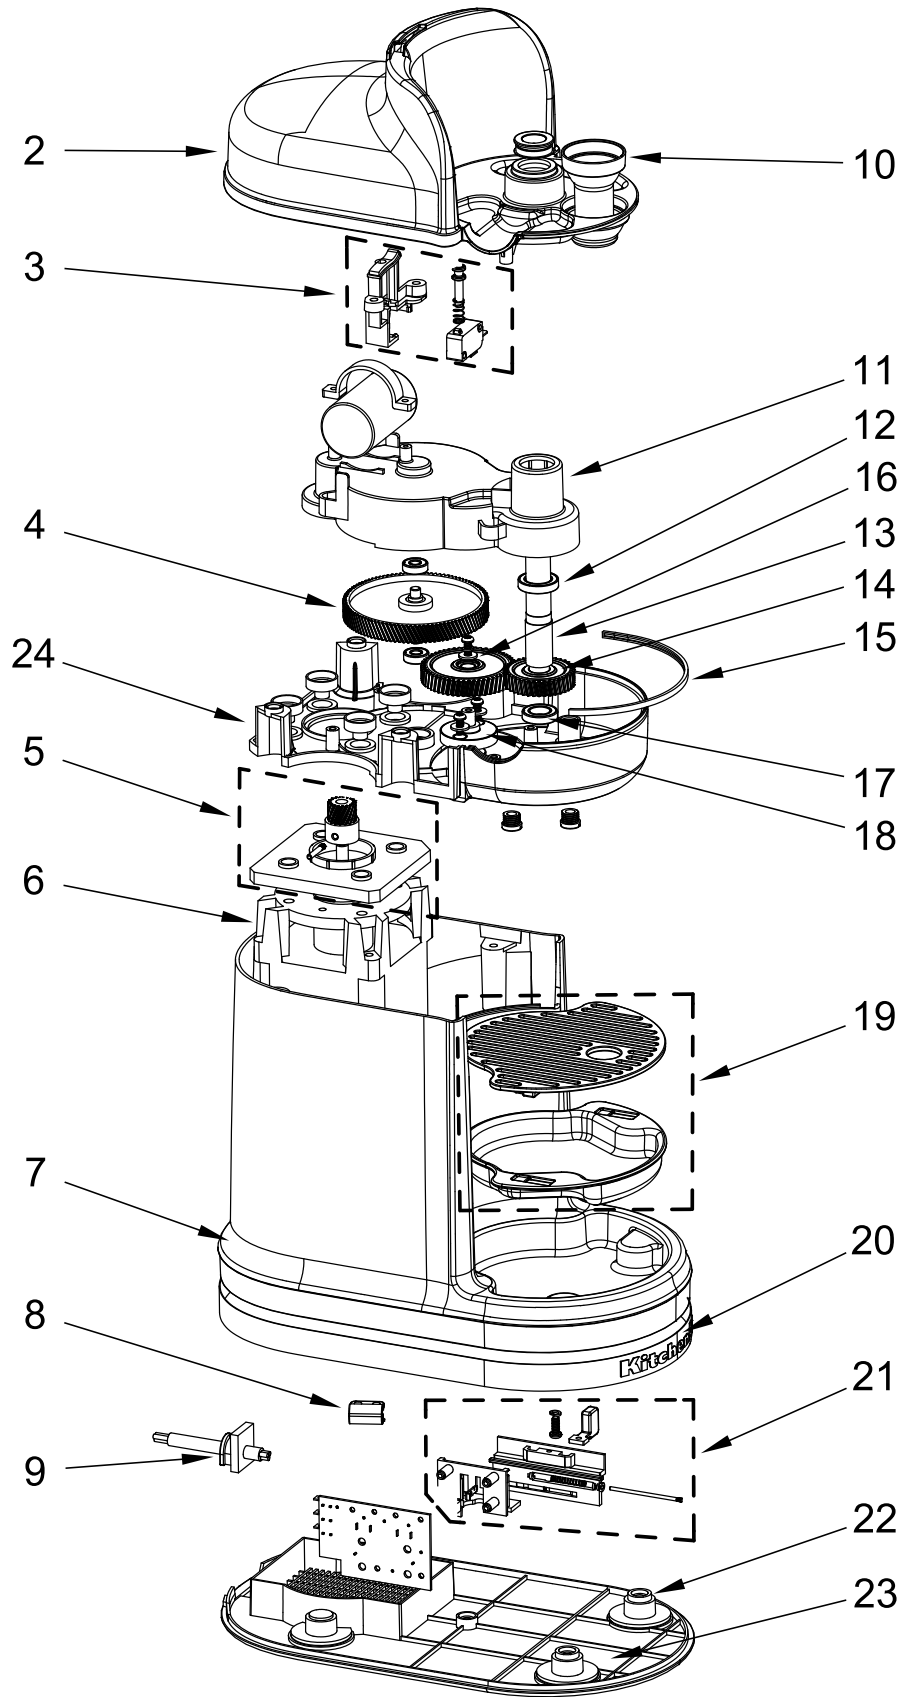

UNIT PARTS

UNIT PARTS

<u>Illus. No.</u>	<u>Part No.</u>	<u>Description</u>
1		Literature Parts
	W10670207	Use and Care Guide, US
	W10670861	Use and Care Guide, European
		Use and Care Guide, Brazil
2		Cover, Housing
	W10736806	White
	W10736805	Onyx Black
	W10736808	Contour Silver
	W10736809	Candy Apple
	W10842686	Almond Creme
	W10842685	Medallion Silver
3	W10736810	Switch, Micro
4	W10739275	Gear, Compound
5	W10736819	Bracket, Motor Assembly
6		Motor (includes Capacitor)
	W10736827	U.S.
	W10736829	European

<u>Illus. No.</u>	<u>Part No.</u>	<u>Description</u>
7		Base Housing
	W10736835	White, U.S.
	W10736832	Onyx Black, U.S.
	W10736833	Onyx Black, European
	W10736837	Contour Silver, U.S.
	W10736839	Candy Apple, European
	W10842689	Almond Creme
	W10842687	Medallion Silver
8	W10736846	Support, Cord Lock
9		Cord, Power
	W10736848	U.S.
	W10736849	European
	W10842678	Brazil
10	W10736798	Outlet, Drip Spout
11	W10736811	Cover, Gearbox
12	W10736812	Bearing, Ball
13	W10736813	Shaft, Output Gear
14	W10736817	Gear, Output

<u>Illus. No.</u>	<u>Part No.</u>	<u>Description</u>
15	W10736830	Seal, Gearbox
16	W10736818	Gear, Idler
17	W10736816	Bearing, Ball
18	W10739273	Shaft, Power
19	W10736804	Cover, Tray Grate
20		Trim Band
	W10736841	U.S.
	W10736842	European
21	W10736845	Switch Assembly
22	W10736853	Base
	W10842679	Base, Brazil
23	W10736856	Foot
24		Gear Box
	W10842691	White
	W10842690	Onyx Black
	W10842692	Contour Silver
	W10842693	Candy Apple
	W10842694	Almond Creme
	W10842695	Medallion Silver

ATTACHMENT PARTS

ATTACHMENT PARTS

<u>Illus.</u> <u>No.</u>	<u>Part No.</u>	<u>Description</u>
1	W10736800	Lid, Juicer
2	W10736802	Container, Juicer Assembly
3	W10724133	Pusher, Round
4	W10724135	Pusher
5	W10724136	Cap, Lid
6	W10724137	Lid, Bowl
7	W10724159	Blade, Auger Assembly