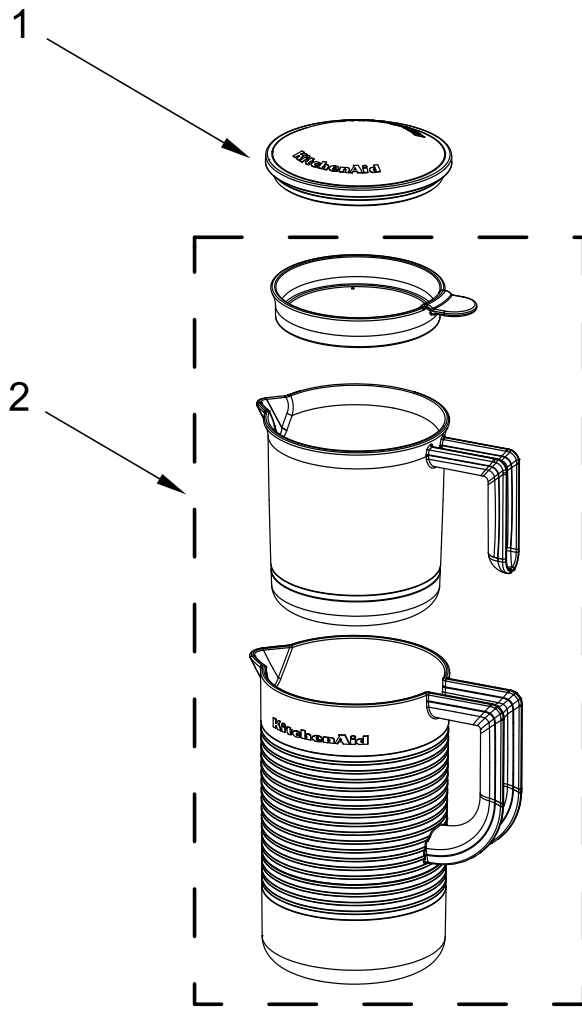

UNIT PARTS

UNIT PARTS

<u>Illus. No.</u>	<u>Part No.</u>	<u>Description</u>
1		Literature Parts
	W10670207	Use and Care Guide, US
	W10670861	Use and Care Guide, European
		Use and Care Guide, Brazil
2		Cover, Housing
	W10736806	White
	W10736805	Onyx Black
	W10736808	Contour Silver
	W10736809	Candy Apple
	W10842686	Almond Creme
	W10842685	Medallion Silver
3	W10736810	Switch, Micro
4	W10739275	Gear, Compound
5	W10736819	Bracket, Motor Assembly
6		Motor (includes Capacitor)
	W10736827	U.S.
	W10736829	European

<u>Illus. No.</u>	<u>Part No.</u>	<u>Description</u>
7		Base Housing
	W10736835	White, U.S.
	W10736832	Onyx Black, U.S.
	W10736833	Onyx Black, European
	W10736837	Contour Silver, U.S.
	W10736839	Candy Apple, European
	W10842689	Almond Creme
	W10842687	Medallion Silver
8	W10736846	Support, Cord Lock
9		Cord, Power
	W10736848	U.S.
	W10736849	European
	W10842678	Brazil
10	W10736798	Outlet, Drip Spout
11	W10736811	Cover, Gearbox
12	W10736812	Bearing, Ball
13	W10736813	Shaft, Output Gear
14	W10736817	Gear, Output

<u>Illus. No.</u>	<u>Part No.</u>	<u>Description</u>
15	W10736830	Seal, Gearbox
16	W10736818	Gear, Idler
17	W10736816	Bearing, Ball
18	W10739273	Shaft, Power
19	W10736804	Cover, Tray Grate
20		Trim Band
	W10736841	U.S.
	W10736842	European
21	W10736845	Switch Assembly
22	W10736853	Base
	W10842679	Base, Brazil
23	W10736856	Foot
24		Gear Box
	W10842691	White
	W10842690	Onyx Black
	W10842692	Contour Silver
	W10842693	Candy Apple
	W10842694	Almond Creme
	W10842695	Medallion Silver

ATTACHMENT PARTS

ATTACHMENT PARTS

<u>Illus.</u> <u>No.</u>	<u>Part No.</u>	<u>Description</u>
1	W10736800	Lid, Juicer
2	W10736802	Container, Juicer Assembly
3	W10724133	Pusher, Round
4	W10724135	Pusher
5	W10724136	Cap, Lid
6	W10724137	Lid, Bowl
7	W10724159	Blade, Auger Assembly