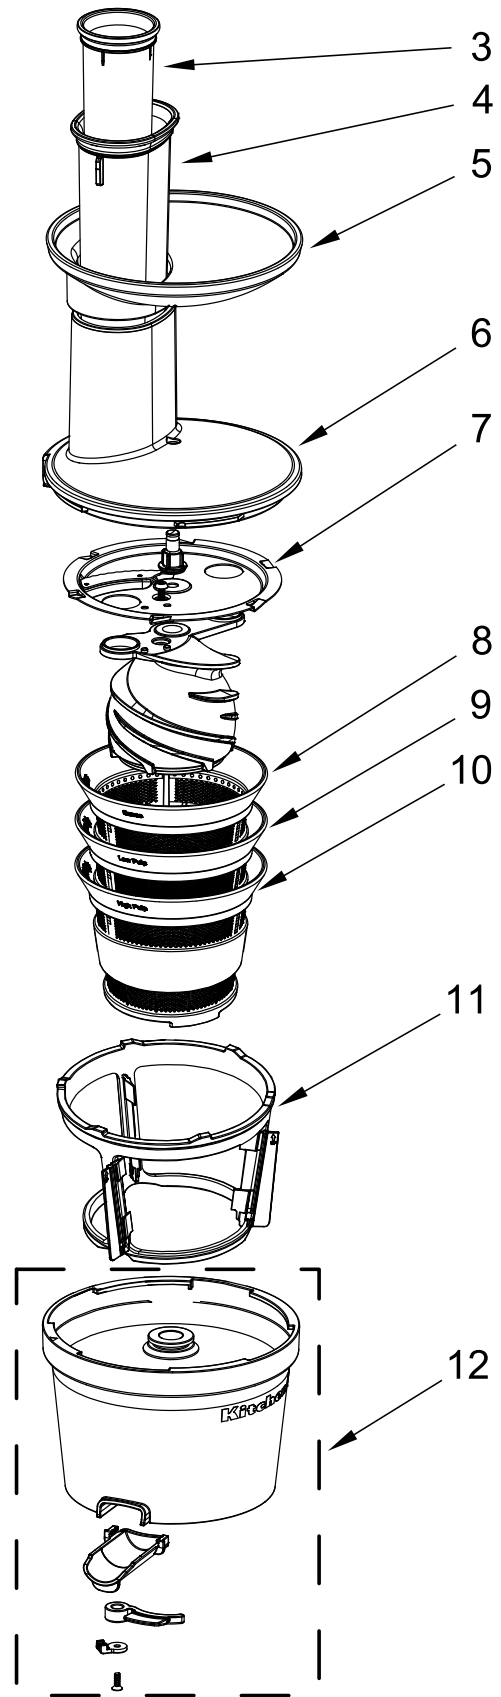

UNIT PARTS

UNIT PARTS

<u>Illus. No.</u>	<u>Part No.</u>	<u>Description</u>
1		Literature Parts
	W10670207	Use and Care Guide, US
	W10670861	Use and Care Guide, European
		Use and Care Guide, Brazil
2		Cover, Housing
	W10736806	White
	W10736805	Onyx Black
	W10736808	Contour Silver
	W10736809	Candy Apple
	W10842686	Almond Creme
	W10842685	Medallion Silver
3	W10736810	Switch, Micro
4	W10739275	Gear, Compound
5	W10736819	Bracket, Motor Assembly
6		Motor (includes Capacitor)
	W10736827	U.S.
	W10736829	European

<u>Illus. No.</u>	<u>Part No.</u>	<u>Description</u>
7		Base Housing
	W10736835	White, U.S.
	W10736832	Onyx Black, U.S.
	W10736833	Onyx Black, European
	W10736837	Contour Silver, U.S.
	W10736839	Candy Apple, European
	W10842689	Almond Creme
	W10842687	Medallion Silver
8	W10736846	Support, Cord Lock
9		Cord, Power
	W10736848	U.S.
	W10736849	European
	W10842678	Brazil
10	W10736798	Outlet, Drip Spout
11	W10736811	Cover, Gearbox
12	W10736812	Bearing, Ball
13	W10736813	Shaft, Output Gear
14	W10736817	Gear, Output

<u>Illus. No.</u>	<u>Part No.</u>	<u>Description</u>
15	W10736830	Seal, Gearbox
16	W10736818	Gear, Idler
17	W10736816	Bearing, Ball
18	W10739273	Shaft, Power
19	W10736804	Cover, Tray Grate
20		Trim Band
	W10736841	U.S.
	W10736842	European
21	W10736845	Switch Assembly
22	W10736853	Base
	W10842679	Base, Brazil
23	W10736856	Foot
24		Gear Box
	W10842691	White
	W10842690	Onyx Black
	W10842692	Contour Silver
	W10842693	Candy Apple
	W10842694	Almond Creme
	W10842695	Medallion Silver

ATTACHMENT PARTS

ATTACHMENT PARTS

<u>Illus.</u> <u>No.</u>	<u>Part No.</u>	<u>Description</u>
1	W10736800	Lid, Juicer
2	W10736802	Container, Juicer Assembly
3	W10724133	Pusher, Round
4	W10724135	Pusher
5	W10724136	Cap, Lid
6	W10724137	Lid, Bowl
7	W10724159	Blade, Auger Assembly