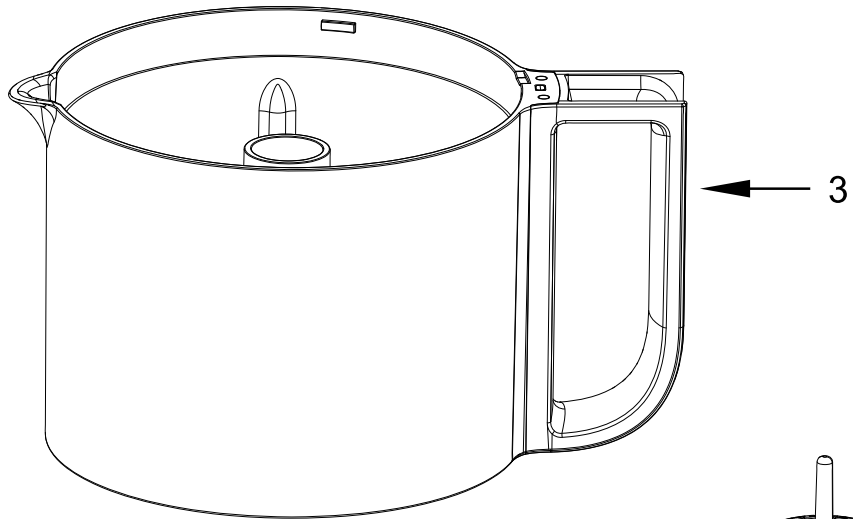

HOUSING UNIT PARTS

HOUSING UNIT PARTS

<u>Illus.</u> <u>No.</u>	<u>Part No.</u>	<u>Description</u>
1		Literature Parts
	W10860724	Use & Care Guide
	W10860735	Use & Care Guide (International)

<u>Illus.</u> <u>No.</u>	<u>Part No.</u>	<u>Description</u>
2	W10921854	Lid Assembly
	W11039018	Lid Assembly (International)

<u>Illus.</u> <u>No.</u>	<u>Part No.</u>	<u>Description</u>
3	W10921859	Bowl Assembly
4	W10921858	Blade Assembly