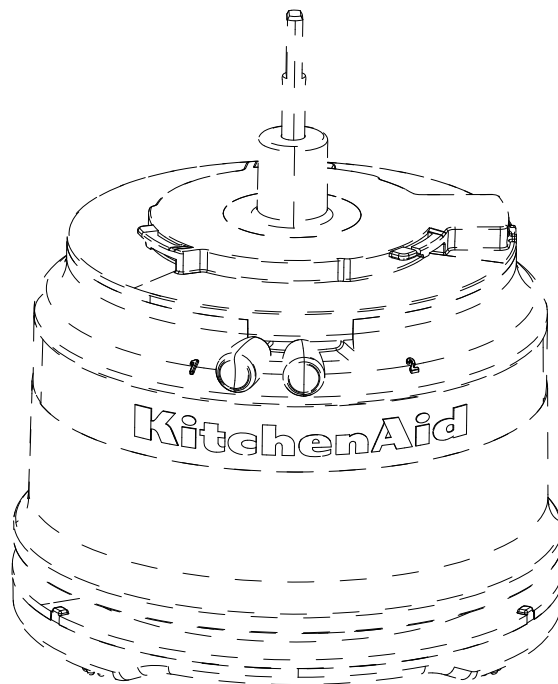

HOUSING UNIT PARTS

HOUSING UNIT PARTS

<u>Illus.</u> <u>No.</u>	<u>Part No.</u>	<u>Description</u>
1		Literature Parts
	W10860724	Use & Care Guide
	W10860735	Use & Care Guide (International)

<u>Illus.</u> <u>No.</u>	<u>Part No.</u>	<u>Description</u>
2	W10921854	Lid Assembly
	W11039018	Lid Assembly (International)

<u>Illus.</u> <u>No.</u>	<u>Part No.</u>	<u>Description</u>
3	W10921859	Bowl Assembly
4	W10921858	Blade Assembly