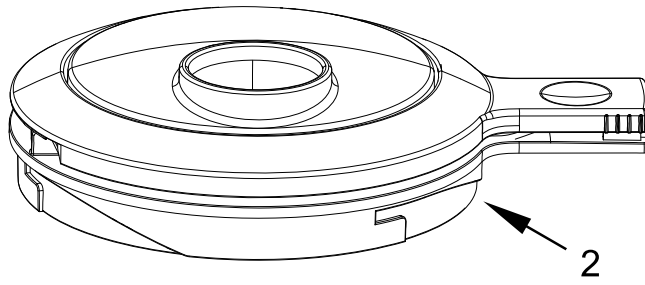

HOUSING UNIT PARTS

HOUSING UNIT PARTS

<u>Illus.</u> <u>No.</u>	<u>Part No.</u>	<u>Description</u>
1		Literature Parts
	W10860724	Use & Care Guide
	W10860735	Use & Care Guide (International)

<u>Illus.</u> <u>No.</u>	<u>Part No.</u>	<u>Description</u>
2	W10921854	Lid Assembly
	W11039018	Lid Assembly (International)

<u>Illus.</u> <u>No.</u>	<u>Part No.</u>	<u>Description</u>
3	W10921859	Bowl Assembly
4	W10921858	Blade Assembly