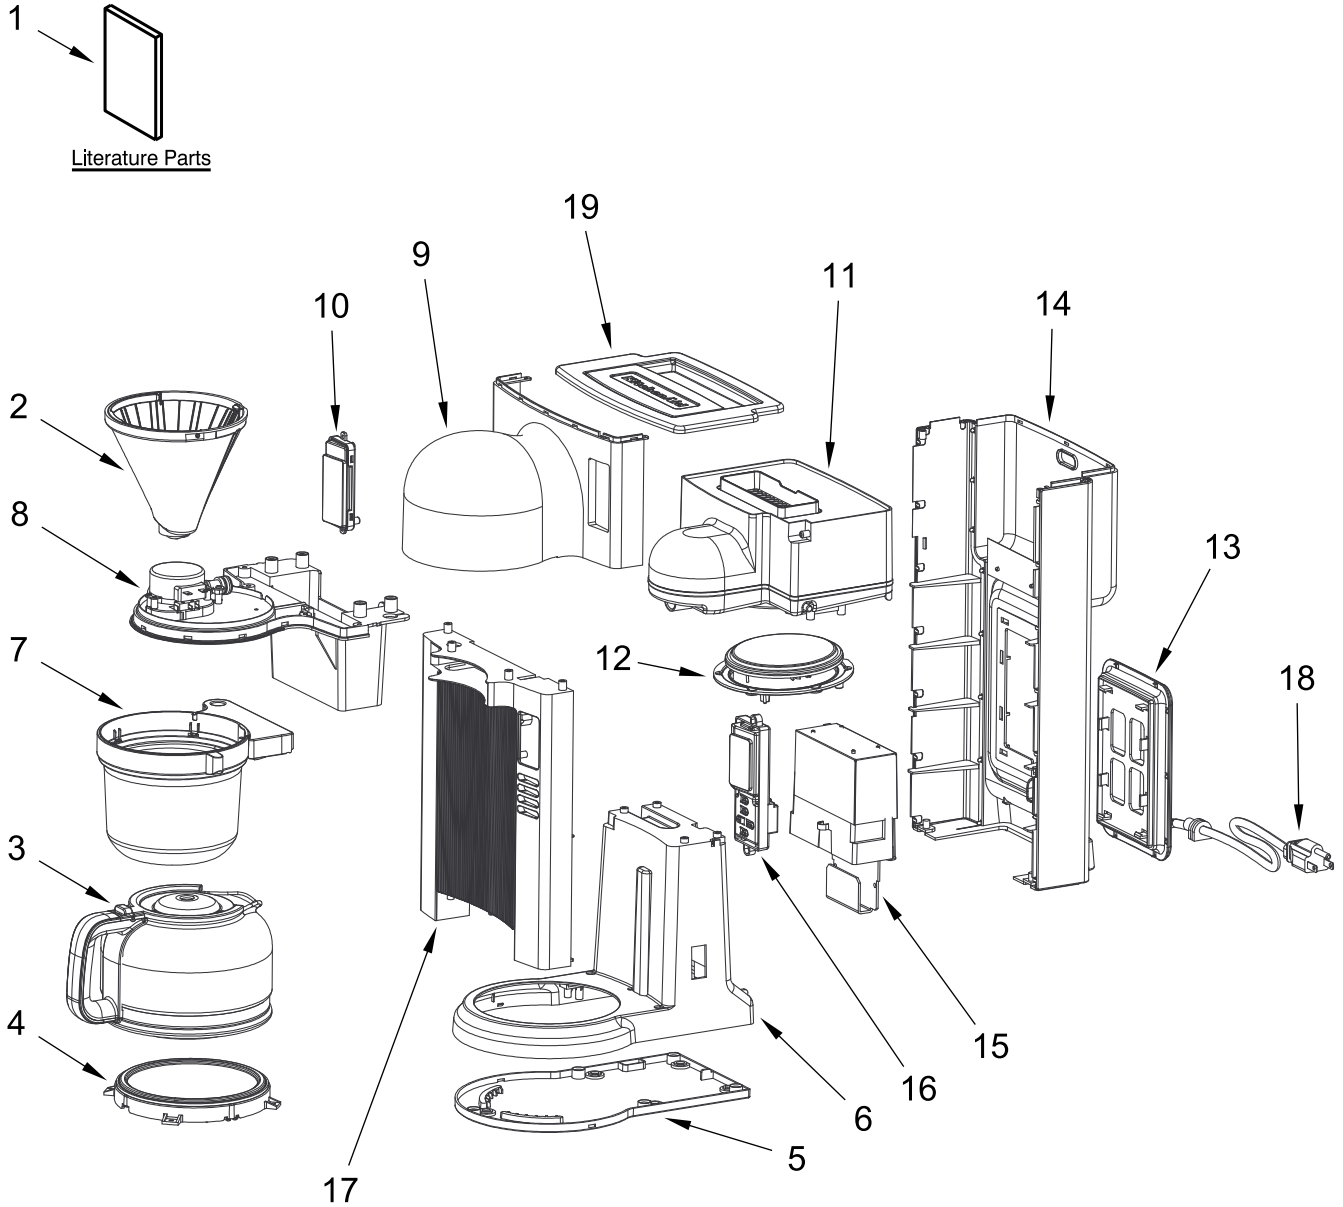

COFFEE MAKER 8 Cup - Glass Carafe

MODELS:

KCM0802OB0 (Onyx Black)
KCM0802CU0 (Contour Silver)
KCM0802ER0 (Empire Red)
KCM0802MS0 (Medallion Silver)
5KCM0802BOB0 (Onyx Black - Britain)
5KCM0802BCU0 (Contour Silver - Britain)
5KCM0802BER0 (Empire Red - Britain)
5KCM0802BAC0 (Almond Creme - Britain)

UNIT PARTS

UNIT PARTS

<u>Illus. No.</u>	<u>Part No.</u>	<u>Description</u>	<u>Illus. No.</u>	<u>Part No.</u>	<u>Description</u>	<u>Illus. No.</u>	<u>Part No.</u>	<u>Description</u>
1		Literature Parts	9		Top Housing	16	W10732634	Control, PCB (US)
	W10661890	Use and Care Guide, US		W10732621	Onyx Black		W10760322	Control, PCB (International)
	W10675728	Use and Care Guide, International		W10732622	Contour Silver	17		Front Housing
2	W10732611	Basket, Brew		W10732623	Empire Red		W10732635	Onyx Black
3	W10732612	Carafe, Glass		W10732624	Medallion Silver		W10732636	Contour Silver
4	W10732613	Plate, Warming (US)	10	W10732625	Guide, Water Level Window		W10732637	Empire Red
	W10760319	Plate, Warming (International)	11	W10732626	Reservoir, Water Tank		W10732638	Medallion Silver
5	W10732614	Cover, Base	12	W10732627	Element, Heater (US)	18	W10732639	Cord, Power
6		Lower Housing		W10760321	Element, Heater (International)		W10760317	Cord, Power (Britain)
	W10732615	Onyx Black	13	W10732628	Holder, Cord Wrap Plate		W10760318	Cord, Power (European)
	W10732616	Contour Silver	14		Rear Housing	19		Top Lid Assembly
	W10732617	Empire Red		W10732629	Onyx Black		W10732640	Onyx Black
	W10732618	Medallion Silver		W10732630	Contour Silver		W10732641	Contour Silver
7	W10732619	Holder, Funnel		W10732631	Empire Red		W10732642	Empire Red
8	W10732620	Umbrella, Showerhead (US)		W10732632	Medallion Silver		W10732644	Medallion Silver
	W10760320	Umbrella, Showerhead (International)		W10760325	Almond Creme		W10760327	Almond Creme
			15	W10732633	Control, Power PCB			