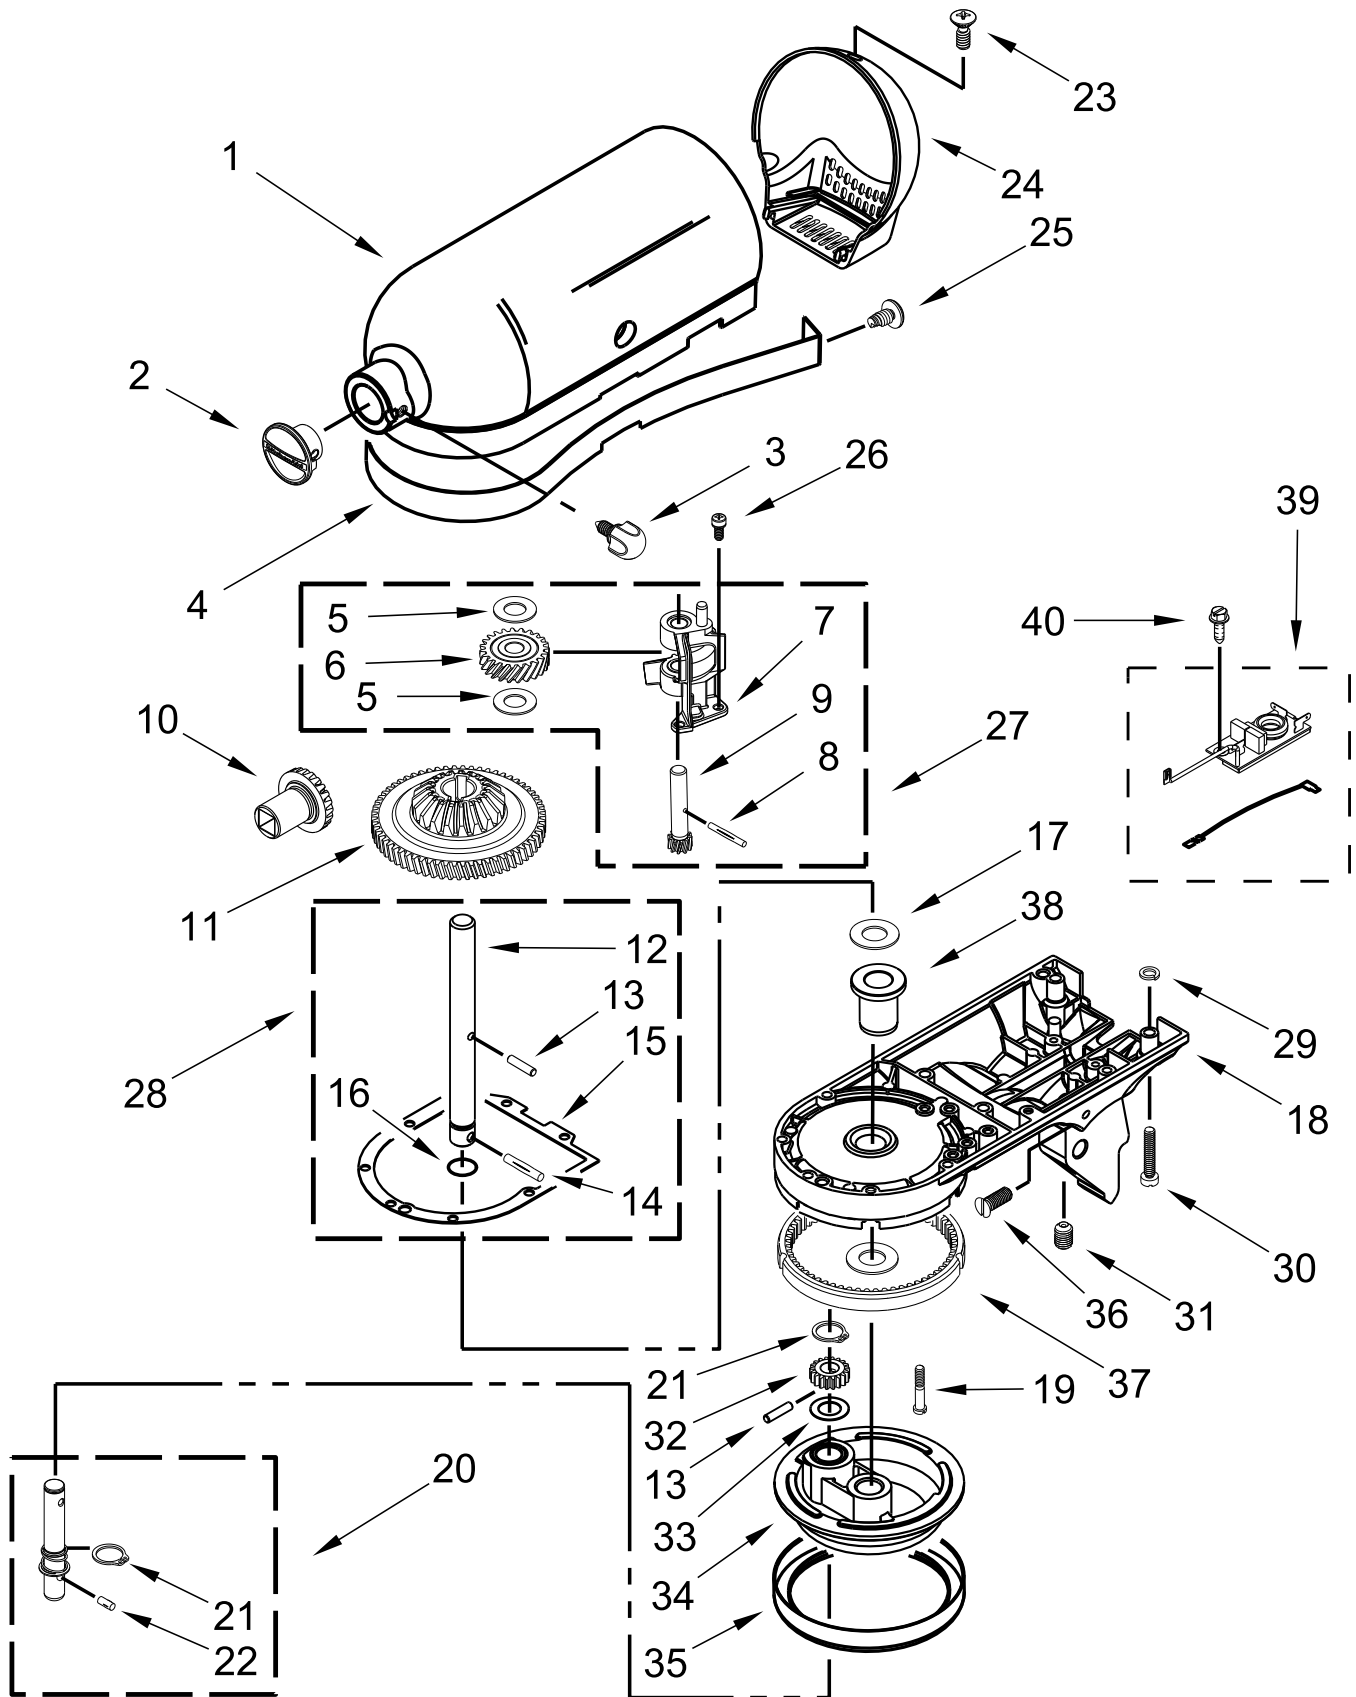

CASE, GEARING AND PLANETARY UNIT PARTS

CASE, GEARING AND PLANETARY UNIT PARTS

<u>Illus. No.</u>	<u>Part No.</u>	<u>Description</u>	<u>Illus. No.</u>	<u>Part No.</u>	<u>Description</u>	<u>Illus. No.</u>	<u>Part No.</u>	<u>Description</u>
1		Gearcase Motor Housing (Refer to Color Variation Parts Page)	12	240026	Shaft, Vertical Center	27	240309-2	Worm Gear Bracket and Gear Assembly
			13	240018-1	Pin, Agitator Shaft	28	4160474	Shaft, Center Agitator Assembly
			14	9705443	Pin, Grooved	29	8533914	Washer, Lock
2		Cap, Attachment Hub	15	4162324	Gasket, Transmission	30	9708652	Screw
	W10753041	Chrome	16	67500-55	"O" Ring	31	W11134949	Screw
3		Thumb Screw	17	W10323378	Washer	32	W10903540	Gear, Pinion
	W10417014	Chrome	18		Lower Gear Case (Refer to Color Variation Parts Page)	33	9706090	Washer
4		Band, Trim (Refer to Color Variation Parts Page)	19	9708651	Screw	34		Planetary (Refer to Color Variation Parts Page)
5	W10323373	Washer, Fiber	20	243368	Shaft, Agitator	35	240285-2	Ring, Planetary Drip (Polished)
6	W10112253	Gear, Worm	21	9703438	Ring, Retaining	36	89411	Screw
7	240308	Bracket, Worm Gear and Bearing	22	9704677	Pin, Groove	37	W11044504	Gear, Internal
8	9705444	Pin, Grooved	23	241877	Screw	38	16897	Bearing, Lower Center
9	240210-2	Gear, Pinion and Shaft	24		Cover, End (Refer to Color Variation Parts Page)	39	9705132	Filter, RFI
10	W11175140	Gear, Attachment Hub	25	3400617	Screw	40	7101P115-60	Screw
11	W11175138	Gear, Center Bevel Pinion	26	3400022	Screw