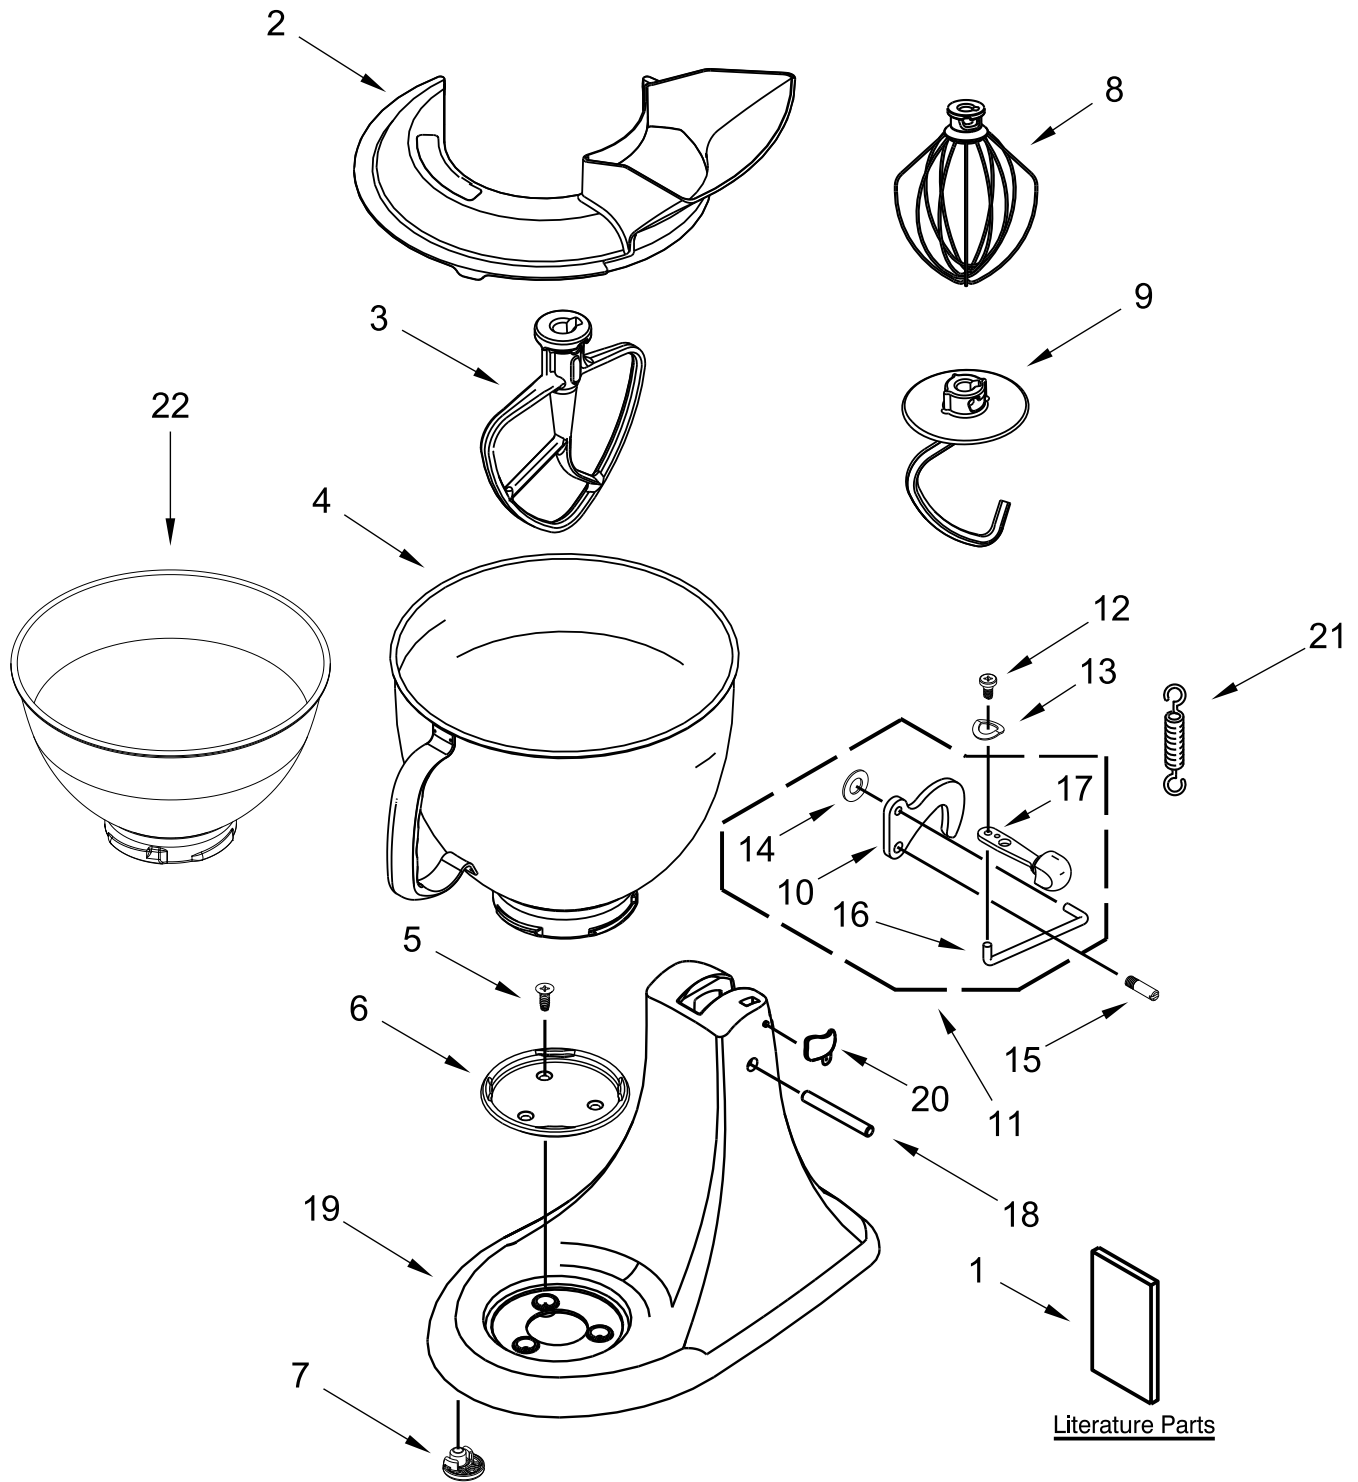

BASE AND PEDESTAL UNIT PARTS

BASE AND PEDESTAL UNIT PARTS

<u>Illus. No.</u>	<u>Part No.</u>	<u>Description</u>	<u>Illus. No.</u>	<u>Part No.</u>	<u>Description</u>	<u>Illus. No.</u>	<u>Part No.</u>	<u>Description</u>
1		Literature Parts	10	9709055	Latch	19		Pedestal
	W11165010	Use & Care Guide	11	W10471368	Latch, Link Assembly (Chrome)			(Refer to Color Variation Parts Page)
2	W10616906	Shield, Pouring						
3	W11179237	Beater, Flat (Stainless)	12	110679	Screw	20		Head Lock
4	W11203341	Bowl, 5 Qt.	13	116241	Washer, Spring		3184264	Black
5	3400020	Screw	14	8533912	Washer	21	W10509949	Spring, Lock Lever
6	W10191926	Cap, Bowl Screw	15	W10572158	Screw	22	W10713675	Bowl, 3 Quart
7	9709707	Foot	16	24450	Link, Latch			
8	W11181074	Whip, Wire	17	W10471367	Lever, Latch (Chrome)			
9	W11180585	Hook, Dough (Stainless)	18	16910	Pin, Hinge