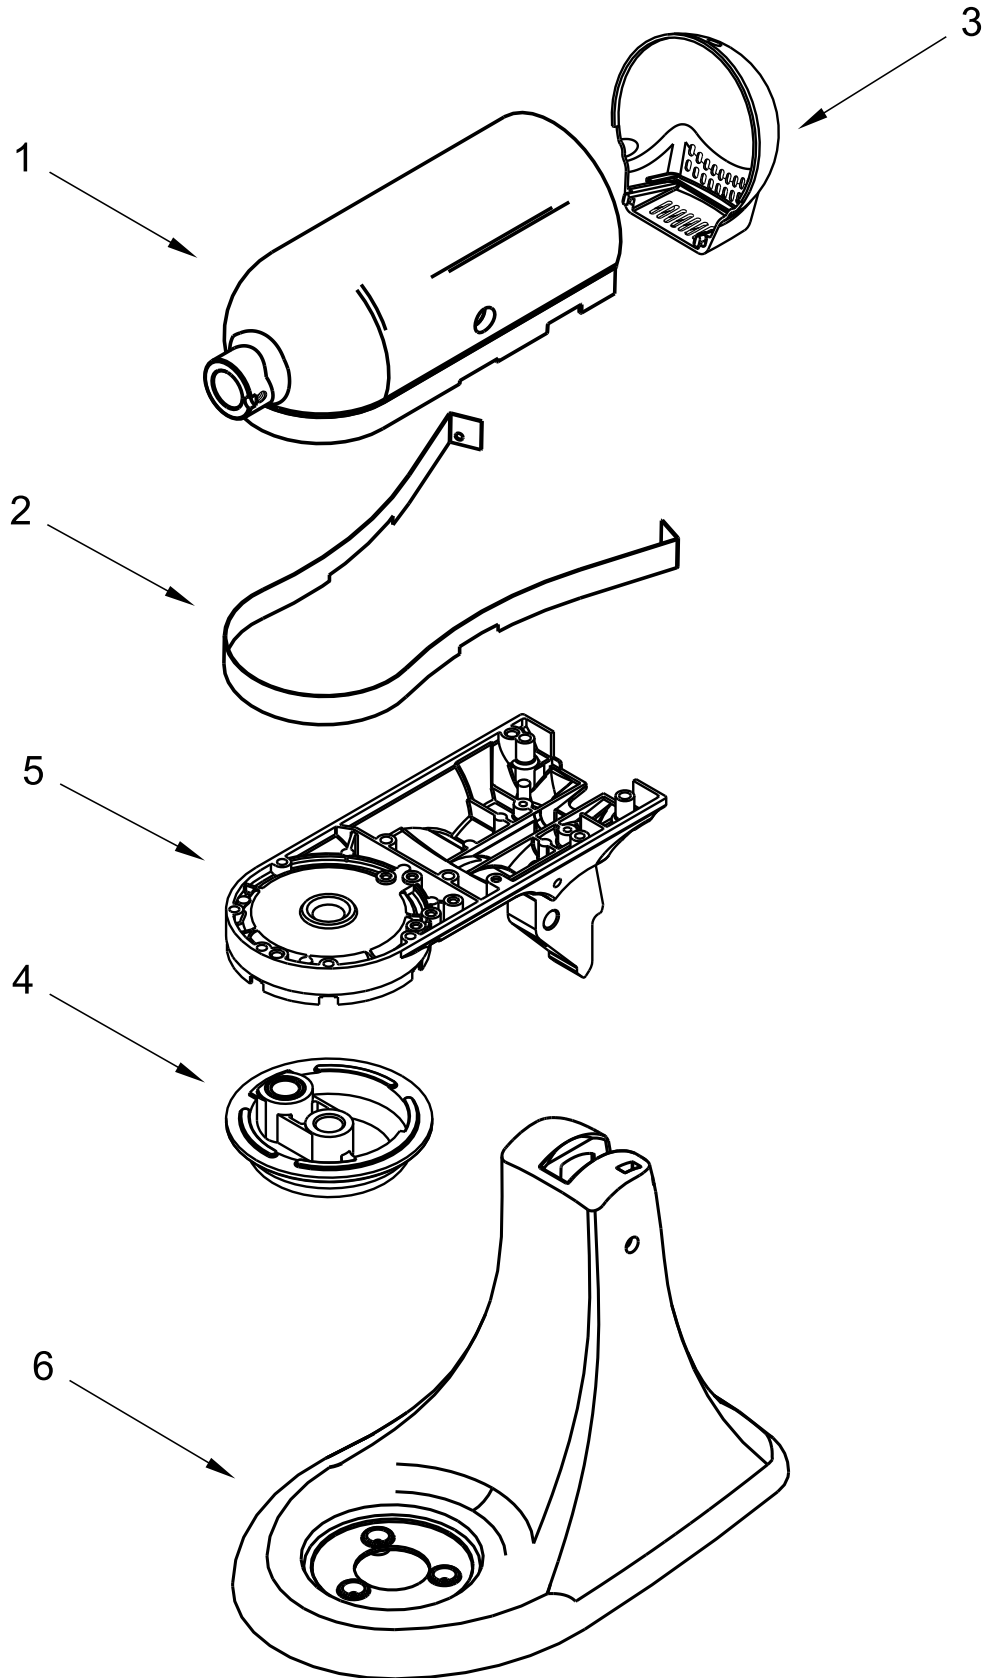

COLOR VARIATION PARTS