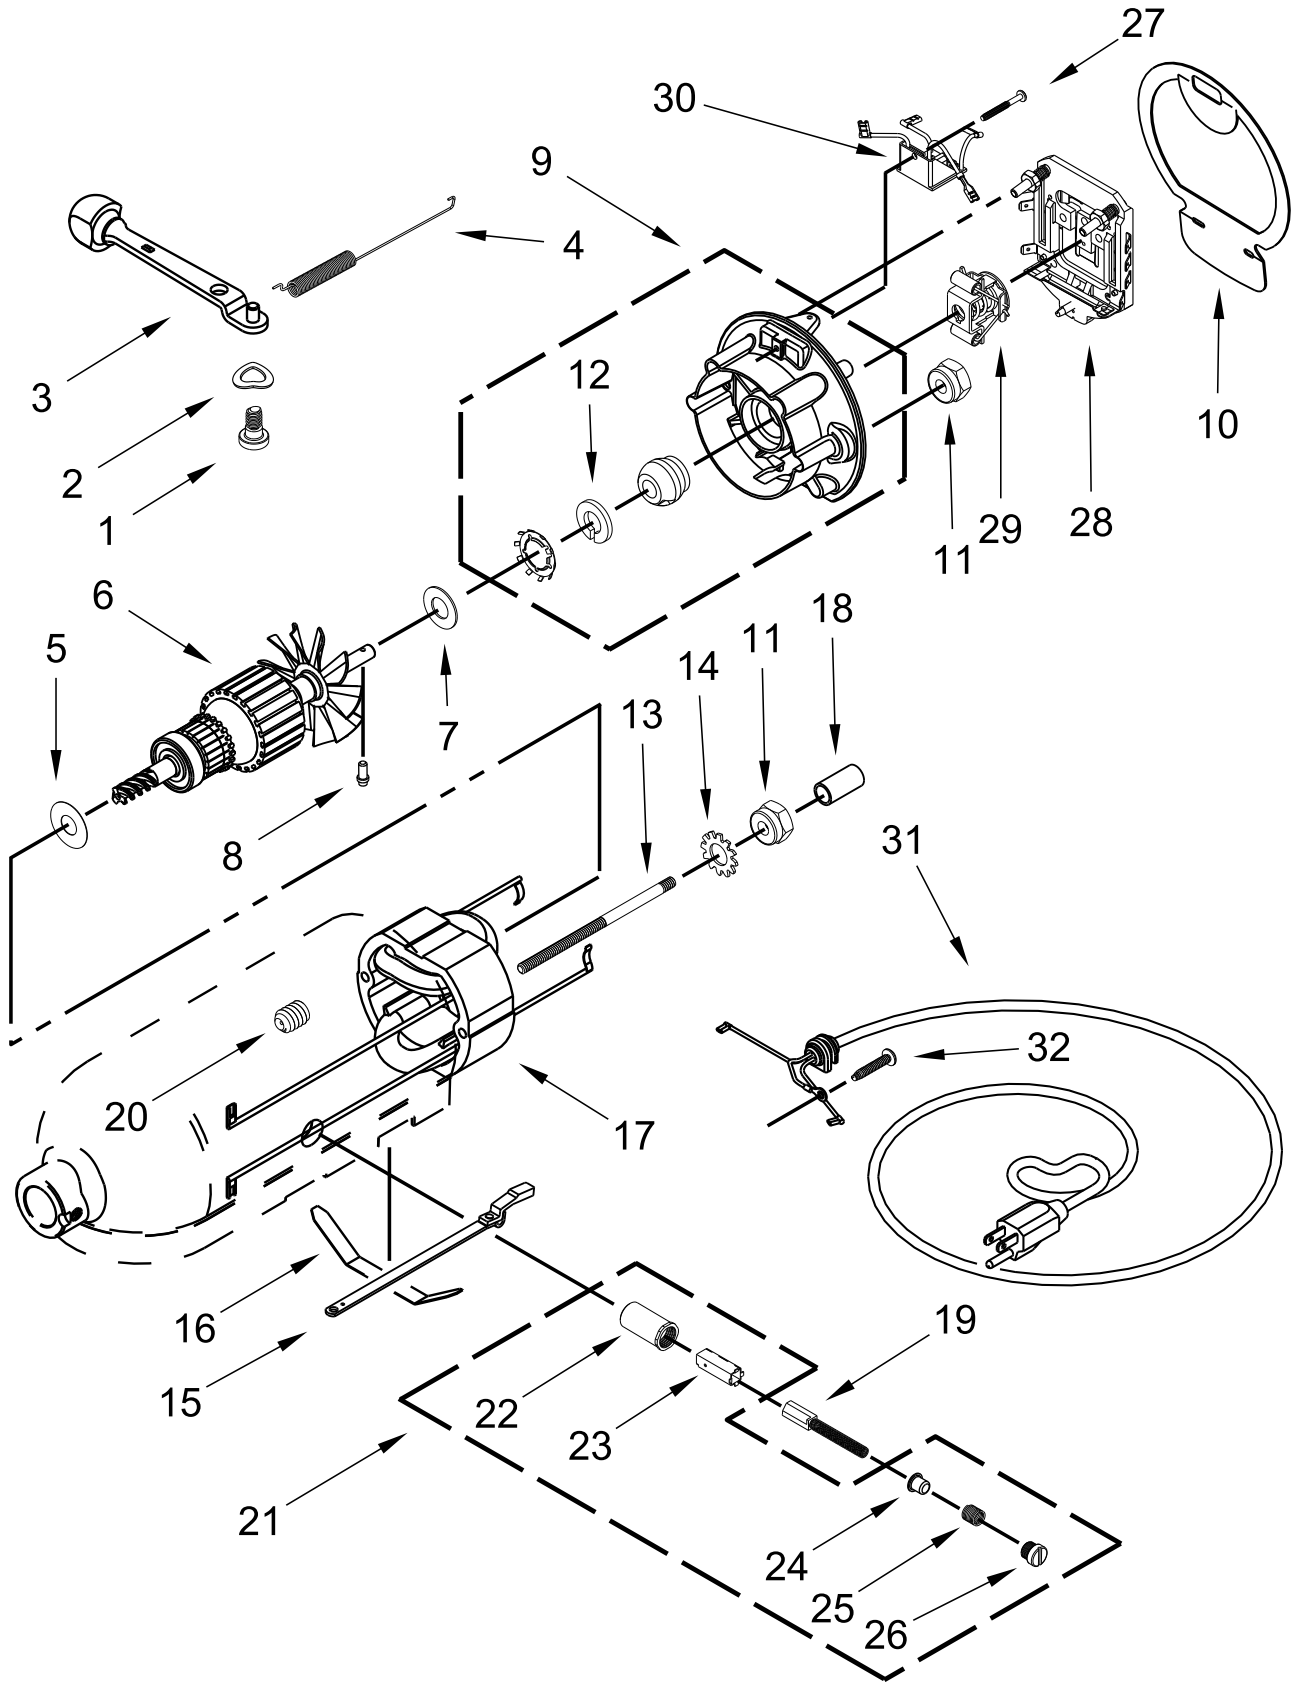

MOTOR AND CONTROL UNIT PARTS

MOTOR AND CONTROL UNIT PARTS

<u>Illus.</u> <u>No.</u>	<u>Part No.</u>	<u>Description</u>	<u>Illus.</u> <u>No.</u>	<u>Part No.</u>	<u>Description</u>	<u>Illus.</u> <u>No.</u>	<u>Part No.</u>	<u>Description</u>
1	110679	Screw	11	W10131078	Nut	24	116286	Spring, Seat-Cap
2	116241	Washer, Spring	12	3180238	Washer, Felt	25	116287	Spring, Cap
3		Lever, Speed Control Assembly	13	240769	Screw, Stator	26		Cap, Brush Holder
	W10471364	Chrome	14	W10068270	Washer, Lock		3184212	Black
4	3183680	Spring, Control Plate	15	W10898250	Link, Speed	27	W10068260	Screw
5	9704324	Washer, Ball Bearing (Front)	16	240205	Spring, Flat	28	W10119326	Control Plate Assembly
6	W10788173	Armature & Bearing Assembly, 240 Volt		W10417246	Field Assembly, 240 Volt	29	W10330804	Governor Assembly
7	W10323376	Washer, Spacing	18	241356	Sleeve, Motor Stud	30	W10915375	Phase Control, 230 Volt
8	16998	Stud, Governor Drive	19	W10380496	Brush, Cap and Spring	31		Cord, Power
9	3180526	Bearing and Bracket Assembly	20	9707926	Screw, Set		W10705130	Black (Europe)
10	3184356	Seal, End	21	4162546	Brush Holder Assembly	32	3184609	Screw
			22	3179908	Housing, Brush Holder			
			23	240680	Insert, Brush Holder