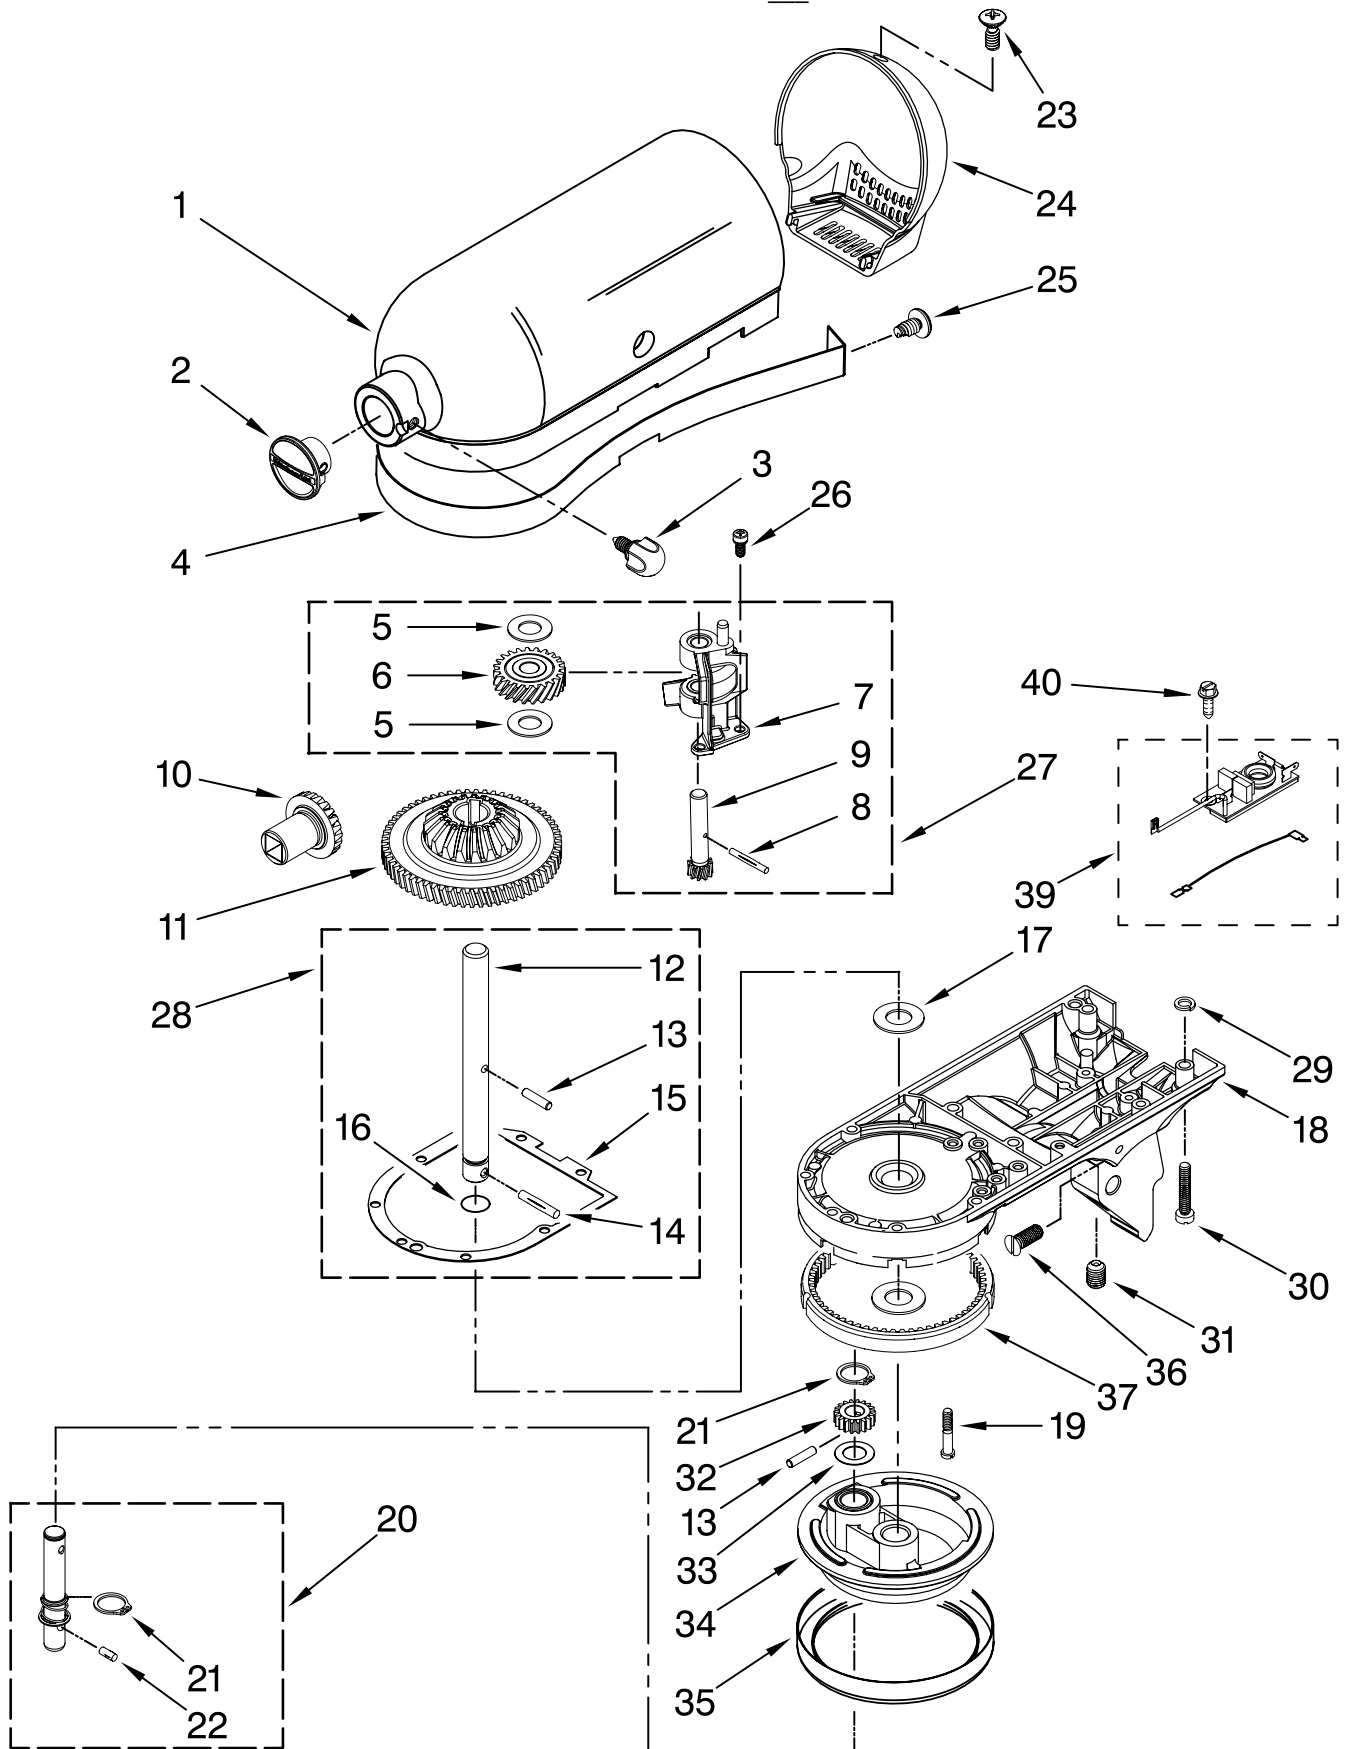

CASE, GEARING AND PLANETARY UNIT

For Models: 5KSM156__4

FOR ORDERING INFORMATION REFER TO PARTS PRICE LIST

CASE, GEARING AND PLANETARY UNIT

For Models: 5KSM156__4

Illus. No.	Part No.	DESCRIPTION
1	**	Gearcase Motor Housing
2	242765-2	Cap, Attachment Hub
3		Thumb Screw
	9709194	Black
	W10417014	Chrome
4	**	Band, Trim
5	W10323373	Washer
6	W10112253	Worm Gear
7	240308	Worm Gear Bracket and Bearing
8	9705444	Pin
9	240210-2	Gear, Shaft & Pinion
10	9705130	Gear, Attachment Hub Bevel
11	9709627	Gear, Bevel Pinion & Center
12	240026	Shaft, Vertical Center
13	240018-1	Pin, Agitator Shaft
14	9705443	Pin, Groove
15	4162324	Gasket, Transmission
16	67500-55	O-Ring
17	W10323378	Washer
18	**	Lower Gear Case
19	103994	Screw
20	3184052	Shaft, Agitator
21	9703438	Ring, Retaining
22	9704677	Pin, Groove
23	4162914	Screw
24	**	Cover, End
25	311932	Screw
26	3400022	Screw
27	240309-2	Worm Gear Bracket and Gear
28	4160474	Center Shaft & O-Ring
29	8533914	Washer, Lock
30	3400025	Screw, Machine
31	3400203	Screw, Set
32	9703903	Gear, Pinion
33	9706090	Washer
34	**	Planetary
35	240285	Ring, Planetary
36	89411	Screw, Adjusting
37	9703904	Gear, Internal Control Board
39	9705132	RFI Filter
40	3184086	Screw

**Refer to Pages 2 & 3
Color Variation Parts

FOR ORDERING INFORMATION REFER TO PARTS PRICE LIST