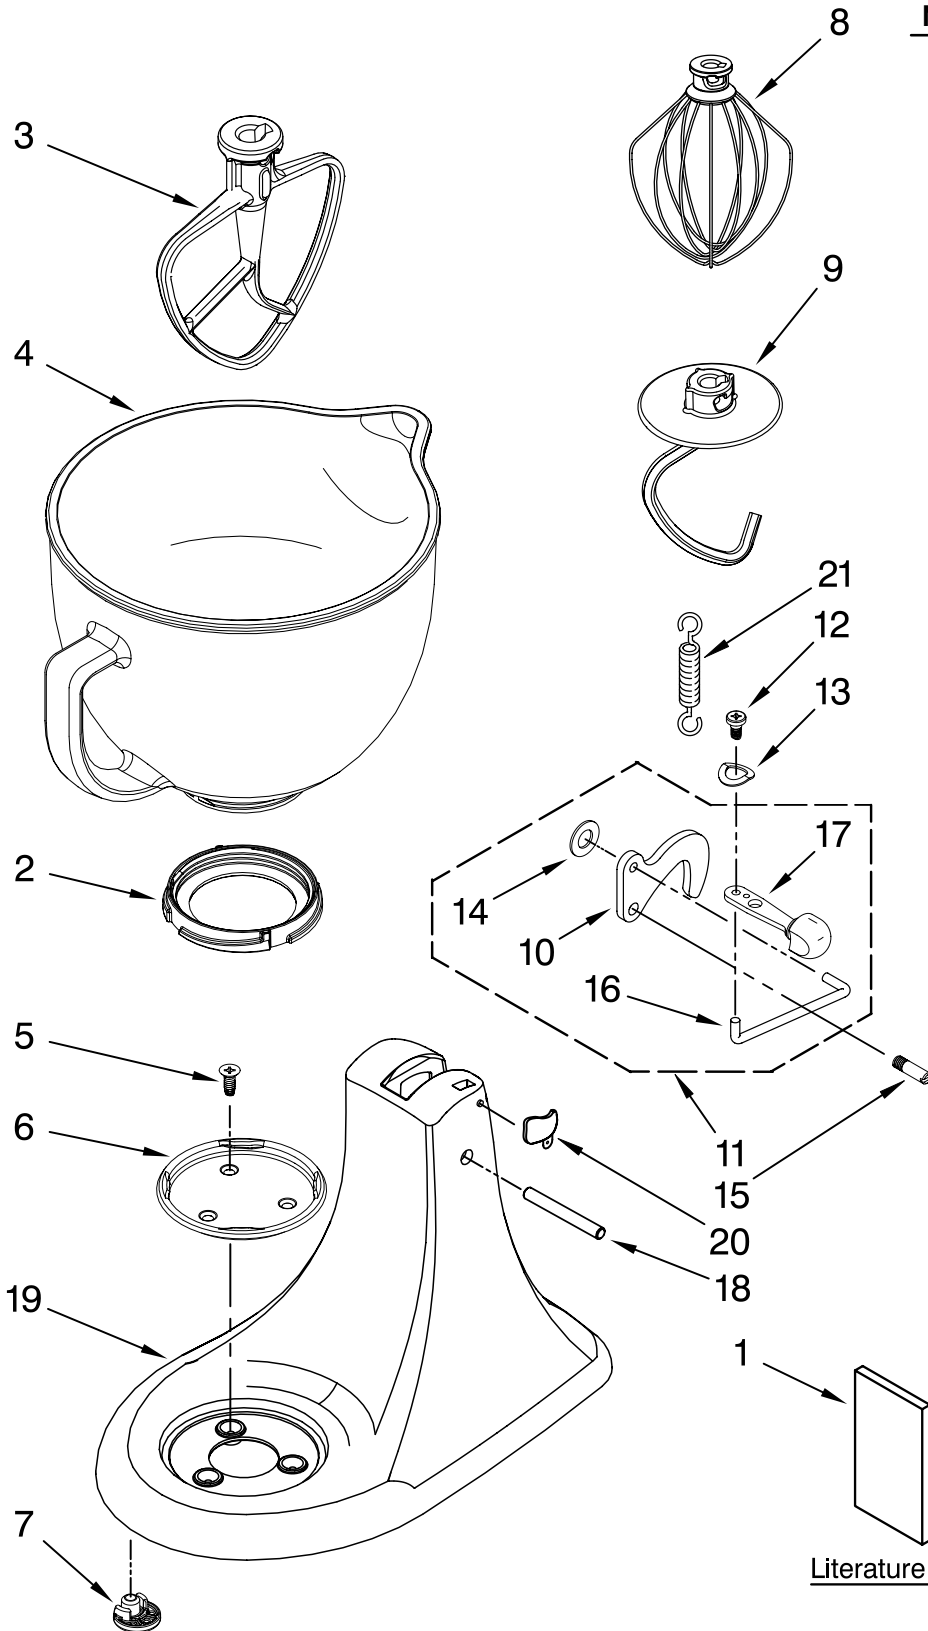

BASE AND PEDESTAL UNIT

For Models: 5KSM156__4

Illus. No.	Part No.	DESCRIPTION
1		Literature Parts
	9709851	Use & Care Guide
	W10392721	Repair Parts List
2	W10220977	Ring, Thread
3	9708472	Beater, Flat
4		Bowl, 5 Qt/Glass
	W10154769	Clear
	W10426816	Frosted
5	3400020	Screw
6	W10191926	Screw Cap Kit
7	9709707	Foot, Base
8	9704329	Whip, Wire
9	9708471	Hook, Dough
10	9709055	Latch
11		Latch, Link Assy
	3184200	Black
	W10471368	White
12	110679	Screw, Pivot
13	116241	Washer, Spring
14	8533912	Washer
15	103993	Screw, Latch
16	24450	Link, Latch
17		Lever, Latch
	9709267	Black
18	16910	Pin, Hinge
19	**	Pedestal
20		Head Lock
	3184264	Black
	3184262	White
21	3183690	Spring, Lock Lever

**REFER TO PAGES 2 & 3.

Literature Parts

FOR ORDERING INFORMATION REFER TO PARTS PRICE LIST