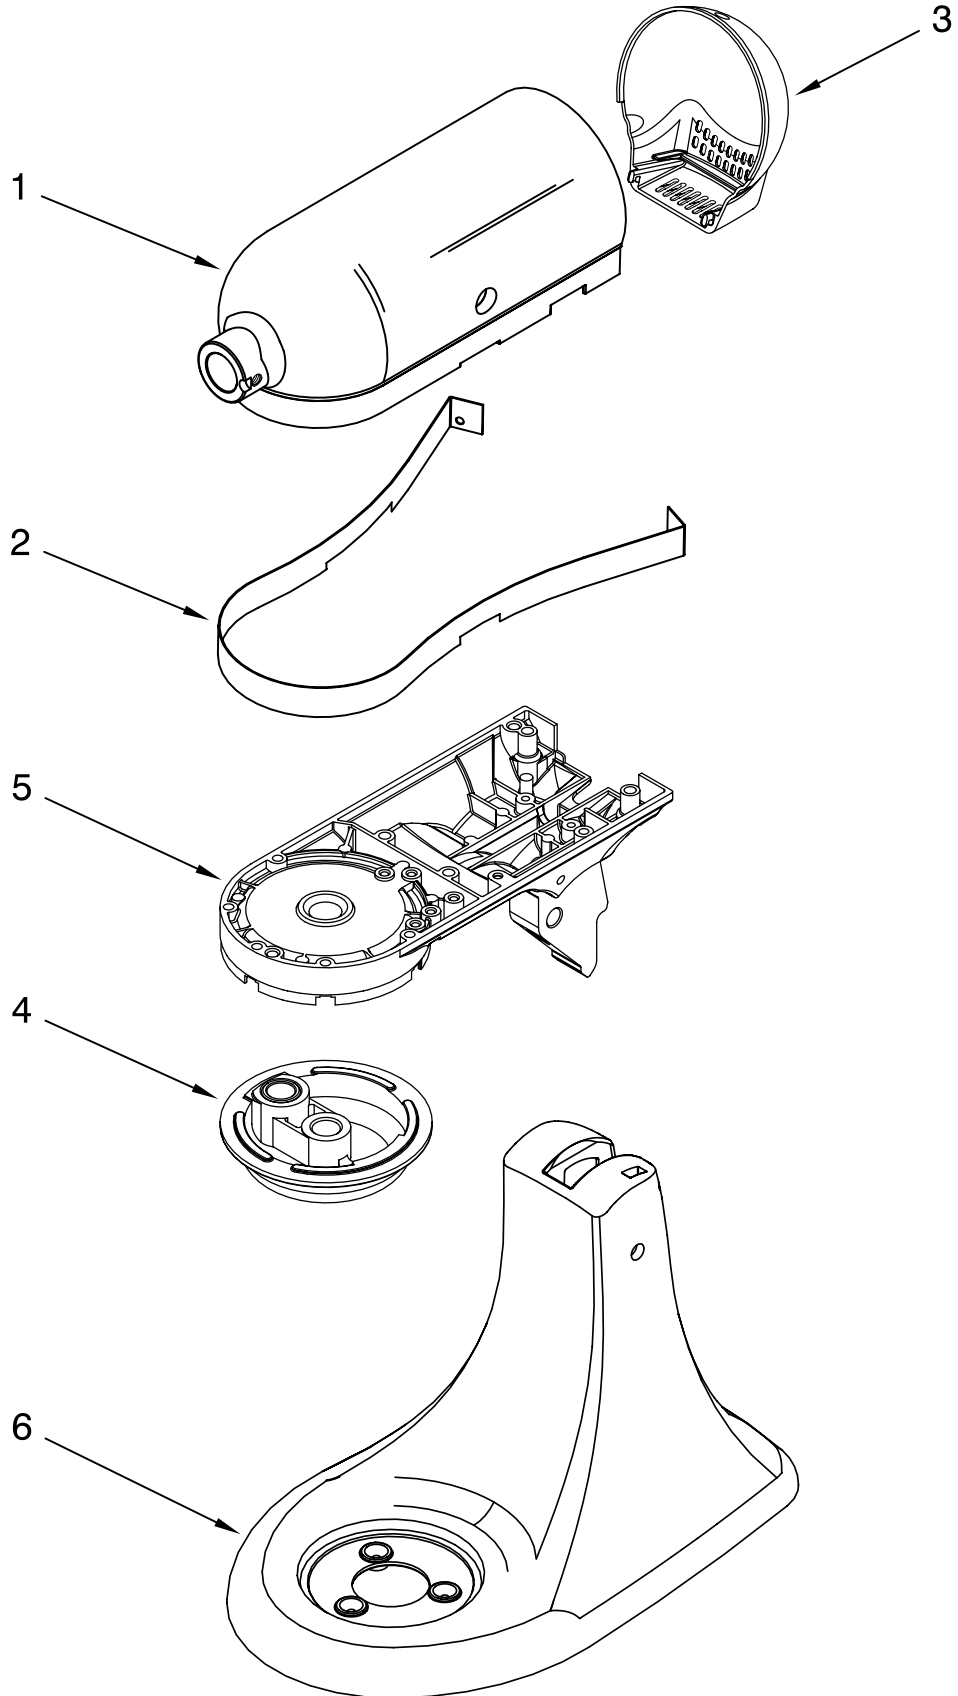

COLOR VARIATION PARTS

For Models: 5KSM156__4

FOR ORDERING INFORMATION REFER TO PARTS PRICE LIST