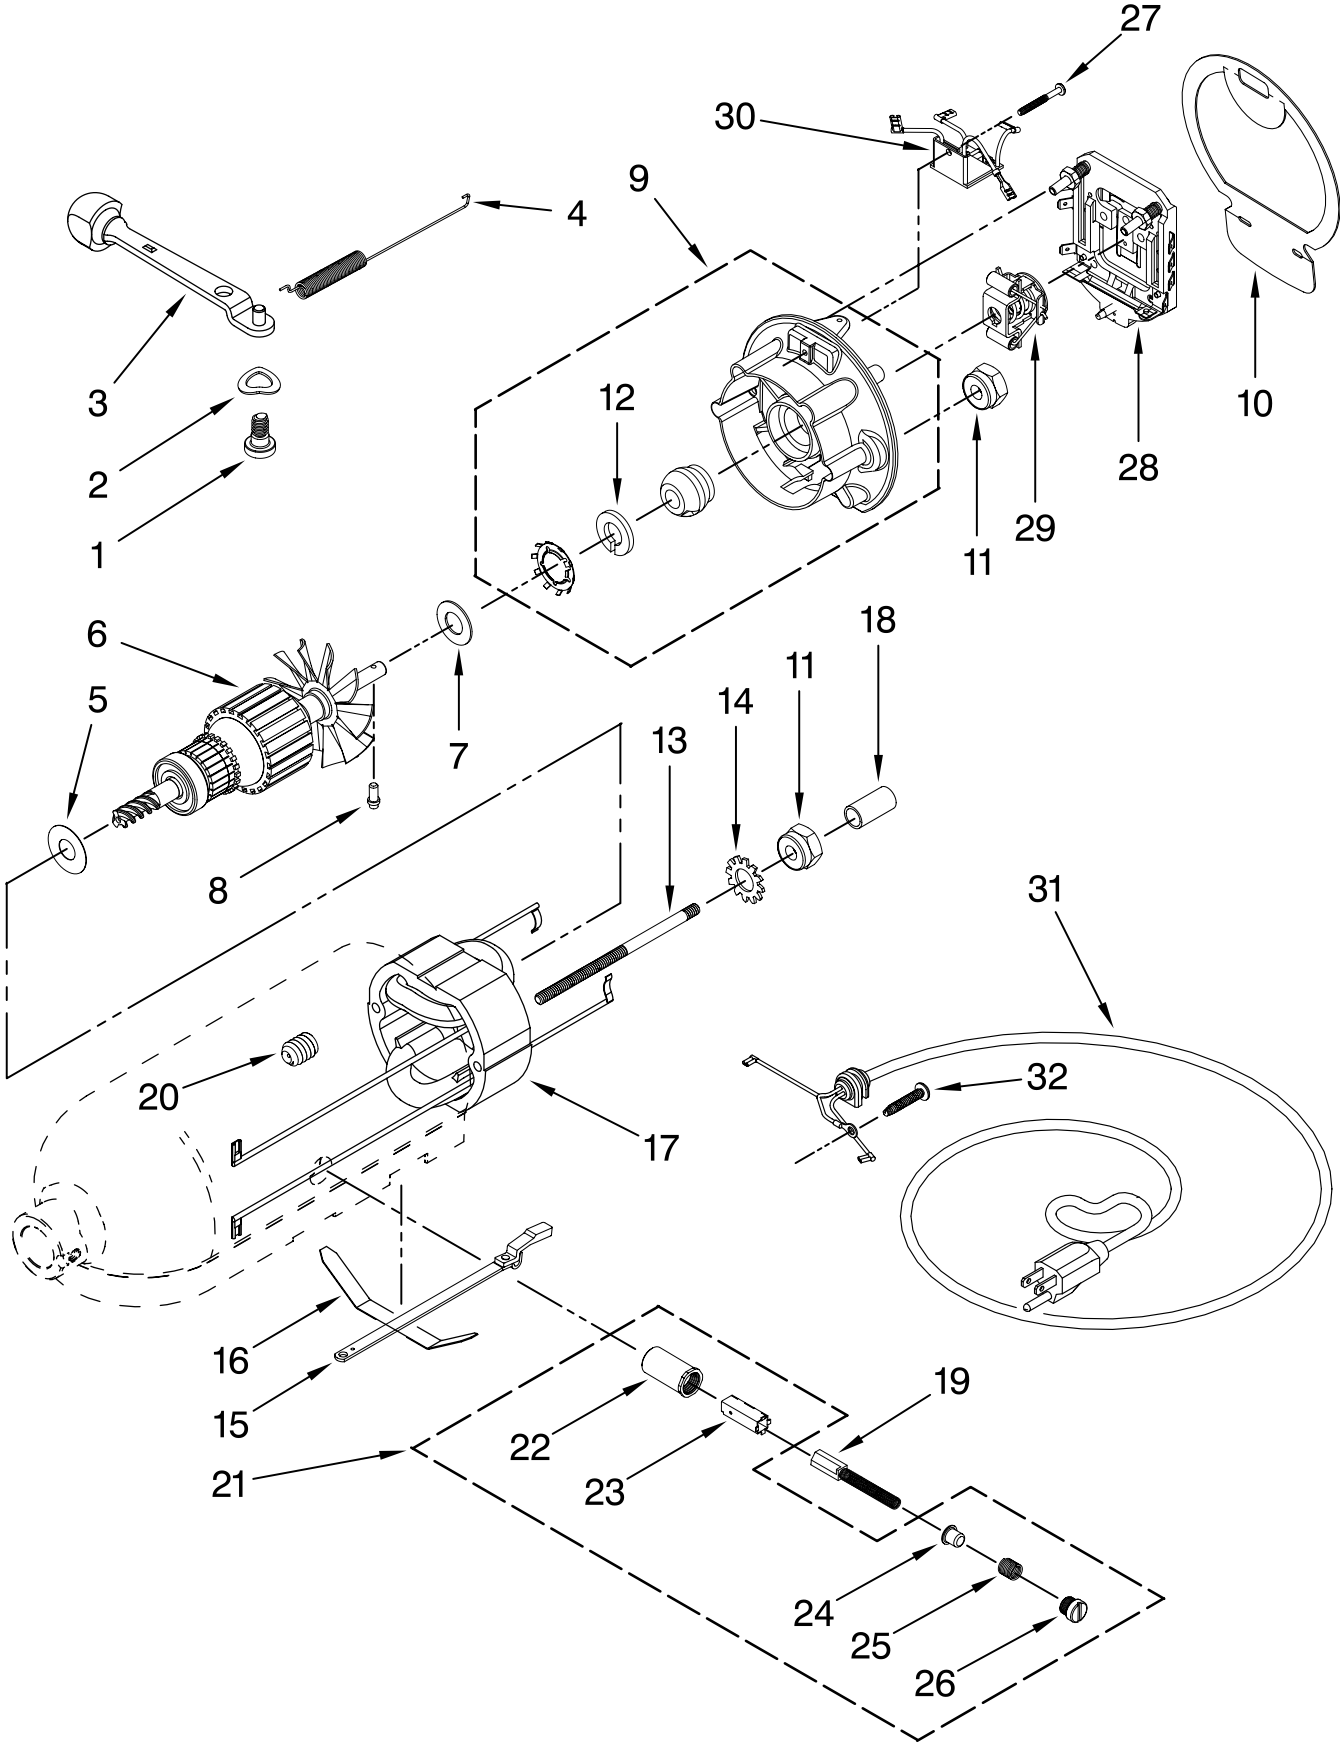

MOTOR AND CONTROL PARTS

For Models: 5KSM156__4

FOR ORDERING INFORMATION REFER TO PARTS PRICE LIST

MOTOR AND CONTROL PARTS

For Models: 5KSM156__4

Illus. No.	Part No.	DESCRIPTION
1	110679	Screw, Pivot
2	116241	Washer, Spring
3		Control, Speed Assembly
	9709276	Black
4	3183680	Spring, Control Plate
5	9704324	Washer, Ball Bearing (Front)
6	9708316	Armature & Bearing
7	W10419328	Washer
8	16998	Stud, Governor Dr
9	3180526	Bracket, Bearing Assembly
10	3184356	Seal, End
11	W10131078	Nut, 10-24
12	3180238	Washer, Felt
13	240769	Screw, Stator
14	W10068270	Washer
15	3184176	Speed Link & Cam
16	240205	Spring, Flat
17	9701670	Field Assembly
18	4162634	Sleeve, Motor
19	W10380496	Brush, Carbon
20	9707926	Screw
21	4162546	Brush Holder
22	3179908	Housing, Brush Holder
23	240680	Insert, Brush Hldr
24	116286	Cap, Spring Seat
25	116287	Spring, Cap
26		Cap, Brush Holder
	3184212	Black
	3184211	White
27	W10068260	Screw
28	W10119326	Control Plate Assy
29	W10330804	Governor Assembly
30	W10217542	Phase Control Brd
31		Power Cord
	9702319	Black-European
	9702315	Black-Britain
	9702318	White-European
	9702314	White-Britain
32	3184086	Screw

FOR ORDERING INFORMATION REFER TO PARTS PRICE LIST