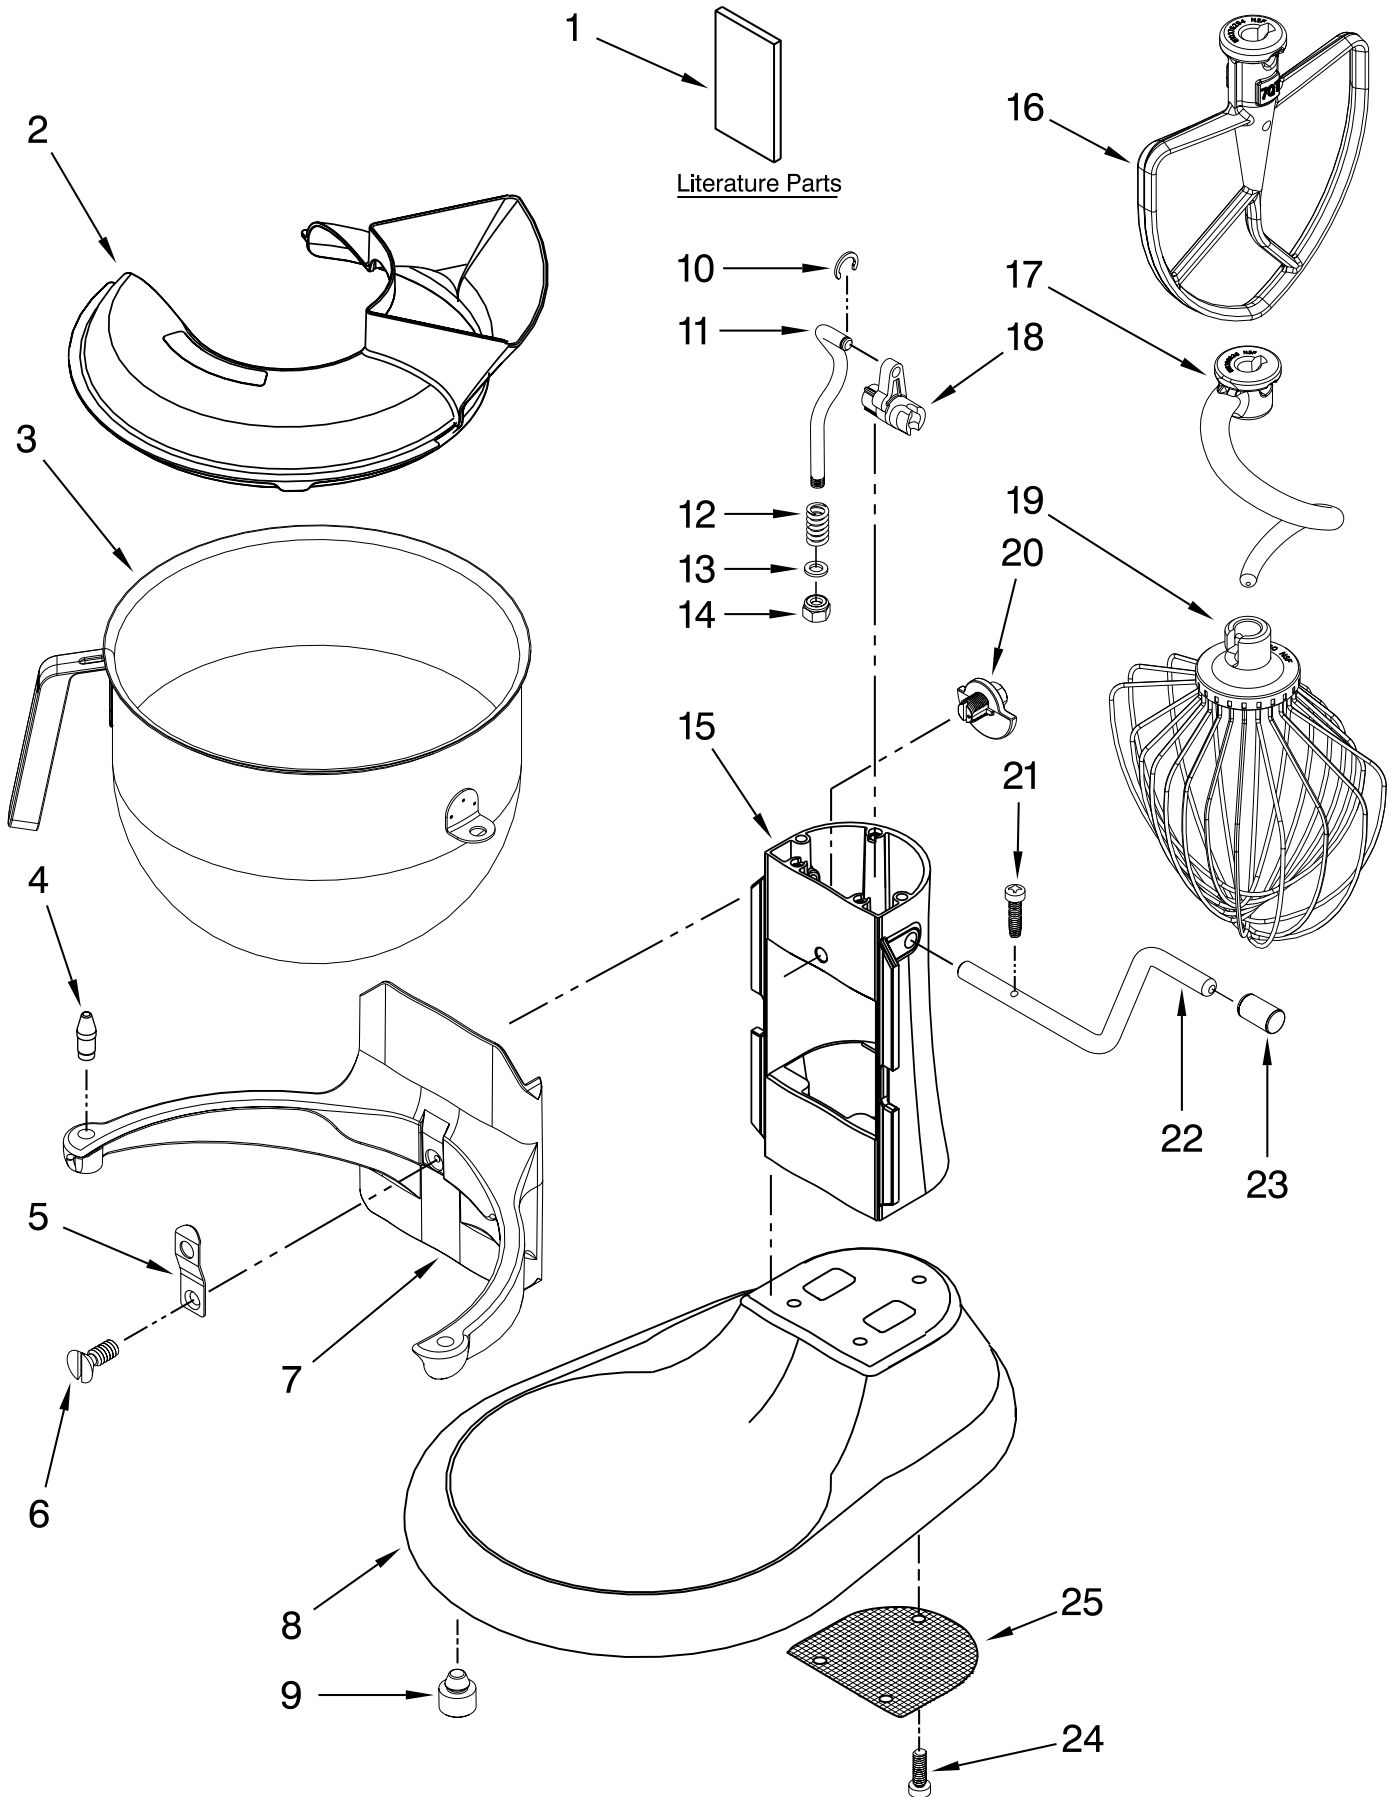

PARTS LIST

for

KitchenAid®

7 QT. STAND MIXER – EUROPEAN

PROFESSIONAL – BOWL LIFT

MODELS:

5KSM7591XEWH0 (White)
5KSM7591XEER0 (Empire Red)
5KSM7591XESM0 (Silver Metallic)

FOR CUSTOMER SATISFACTION ALWAYS USE
FACTORY SPECIFICATION PARTS

CASE, GEARING AND PLANETARY UNIT

For Model: 5KSM7591XE_0

FOR ORDERING INFORMATION REFER TO PARTS PRICE LIST

CASE, GEARING AND PLANETARY UNIT

For Model: 5KSM7591XE__0

Illus.	Part	
No.	No.	DESCRIPTION
1	**	Gearcase Motor Housing
2	W10395280	Cap, Attachment Hub, Hinged
3	**	Band, Trim
4	W10351843	Screw
5	W10305968	Holder, Control
6	**	Lower Gearcase
7	W10234493	Gear, Ring & Plate to Planetary
8	3400617	Screw
9	3400814	Screw
10	W10307642	Motor, 230 V Assy w/Transmission
11	3400200	Screw
12	W10388322	Control Assembly
13	W10234531	Pin, Groove
14		Cord, Power
	W10459114	White
	W10307850	Black
15	**	Planetary Assembly
16	9703438	Clip, Retaining
17	9706090	Washer
18	W10234643	Gear, Pinion
19	9707223	Pin, Retaining
20	8533910	Washer
21	W10419438	Shaft, Agitator
22	9703680	Clip, Retaining
23		Thumb Screw
	W10360791	Black
24	9704677	Pin, Groove
25	W10417201	Clip, Plug
26	W10447372	RFI Filter

**Refer To Page 3
Color Variation Parts

BASE AND PEDESTAL UNIT

For Model: 5KSM7591XE_0

FOR ORDERING INFORMATION REFER TO PARTS PRICE LIST

BASE AND PEDESTAL UNIT

For Model: 5KSM7591XE__0

Illus.	Part	
No.	No.	DESCRIPTION
1		Literature Parts
	W10421400	Use & Care Guide
	W10463002	Repair Parts List
2	9709924	Shield, Pouring
3	W10354780	Bowl, 7 Qt.
4	240185	Pin, Bowl Locating
5	9703474	Latch, Bowl Spring
6	3400018	Screw
7	**	Bowl Support
8	**	Base and Foot Assembly
9	9708649	Foot, Rubber
10	9703307	Clip
11	9706787	Rod, Bowl Lift
12	9237	Spring
13	9703439	Washer
14	8533907	Nut
15	**	Column Assembly
16	W10394561	Beater, Flat
17	W10467144	Hook, Dough
18	9706885	Arm, Bowl Lift
19	W10352664	Whip, Wire
20	9703426	Cam, Adjusting
21	3400863	Screw
22	9706788	Handle, Bowl Lift
23	W10391115	Cap, Handle
24	3400200	Screw
25	9706814	Screen, Vent