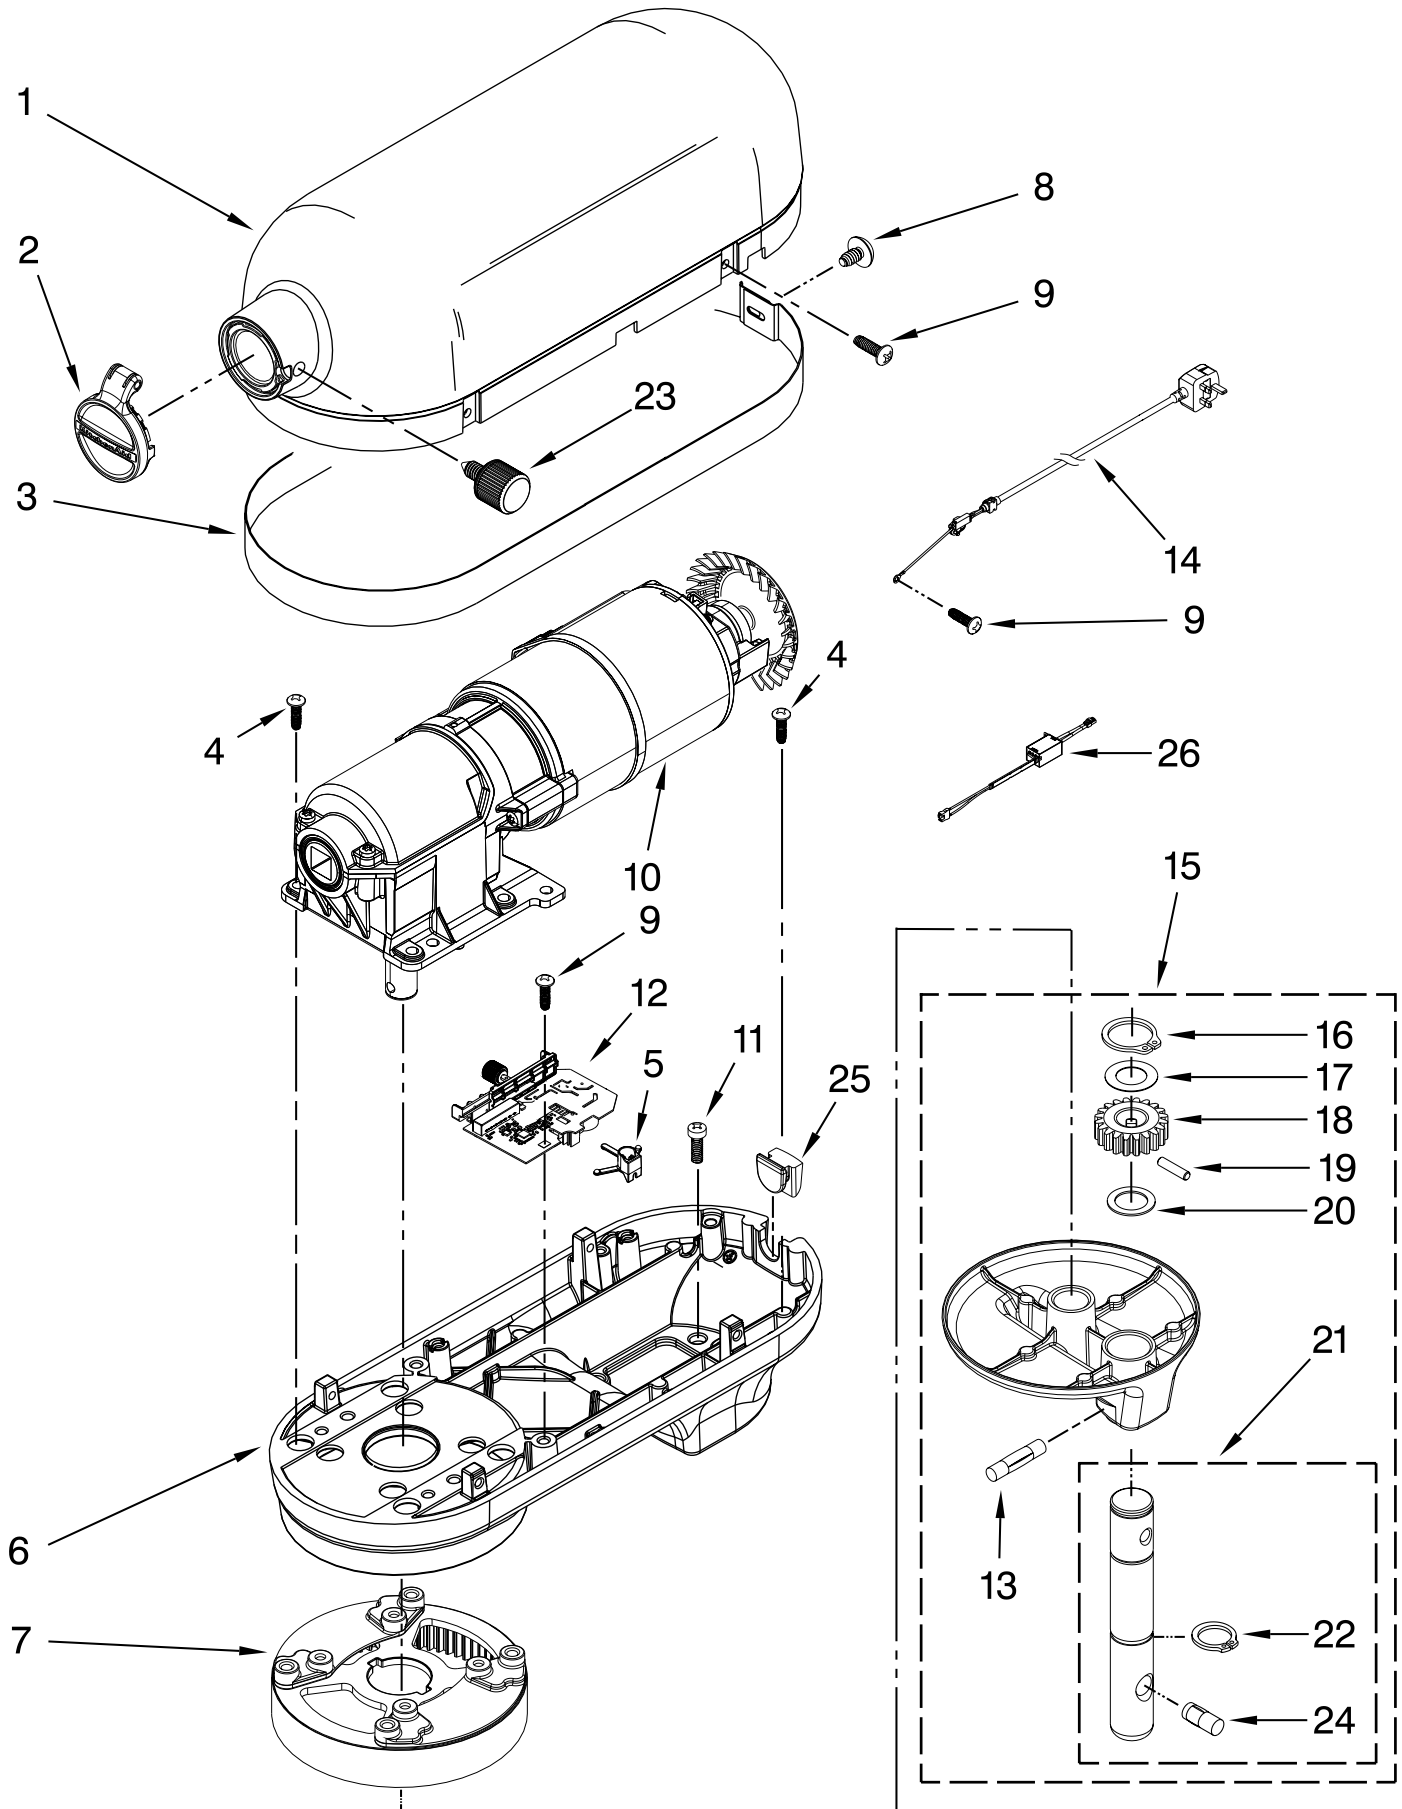

PARTS LIST

for

KitchenAid®

7 QT. STAND MIXER – EUROPEAN

PROFESSIONAL – BOWL LIFT

MODELS:

5KSM7591XEWH0 (White)
5KSM7591XEER0 (Empire Red)
5KSM7591XESM0 (Silver Metallic)

FOR CUSTOMER SATISFACTION ALWAYS USE
FACTORY SPECIFICATION PARTS

CASE, GEARING AND PLANETARY UNIT

For Model: 5KSM7591XE_0

FOR ORDERING INFORMATION REFER TO PARTS PRICE LIST

CASE, GEARING AND PLANETARY UNIT

For Model: 5KSM7591XE__0

Illus.	Part	
No.	No.	DESCRIPTION
1	**	Gearcase Motor Housing
2	W10395280	Cap, Attachment Hub, Hinged
3	**	Band, Trim
4	W10351843	Screw
5	W10305968	Holder, Control
6	**	Lower Gearcase
7	W10234493	Gear, Ring & Plate to Planetary
8	3400617	Screw
9	3400814	Screw
10	W10307642	Motor, 230 V Assy w/Transmission
11	3400200	Screw
12	W10388322	Control Assembly
13	W10234531	Pin, Groove
14		Cord, Power
	W10459114	White
	W10307850	Black
15	**	Planetary Assembly
16	9703438	Clip, Retaining
17	9706090	Washer
18	W10234643	Gear, Pinion
19	9707223	Pin, Retaining
20	8533910	Washer
21	W10419438	Shaft, Agitator
22	9703680	Clip, Retaining
23		Thumb Screw
	W10360791	Black
24	9704677	Pin, Groove
25	W10417201	Clip, Plug
26	W10447372	RFI Filter

**Refer To Page 3
Color Variation Parts

BASE AND PEDESTAL UNIT

For Model: 5KSM7591XE_0

FOR ORDERING INFORMATION REFER TO PARTS PRICE LIST

BASE AND PEDESTAL UNIT

For Model: 5KSM7591XE__0

Illus.	Part	
No.	No.	DESCRIPTION
1		Literature Parts
	W10421400	Use & Care Guide
	W10463002	Repair Parts List
2	9709924	Shield, Pouring
3	W10354780	Bowl, 7 Qt.
4	240185	Pin, Bowl Locating
5	9703474	Latch, Bowl Spring
6	3400018	Screw
7	**	Bowl Support
8	**	Base and Foot Assembly
9	9708649	Foot, Rubber
10	9703307	Clip
11	9706787	Rod, Bowl Lift
12	9237	Spring
13	9703439	Washer
14	8533907	Nut
15	**	Column Assembly
16	W10394561	Beater, Flat
17	W10467144	Hook, Dough
18	9706885	Arm, Bowl Lift
19	W10352664	Whip, Wire
20	9703426	Cam, Adjusting
21	3400863	Screw
22	9706788	Handle, Bowl Lift
23	W10391115	Cap, Handle
24	3400200	Screw
25	9706814	Screen, Vent