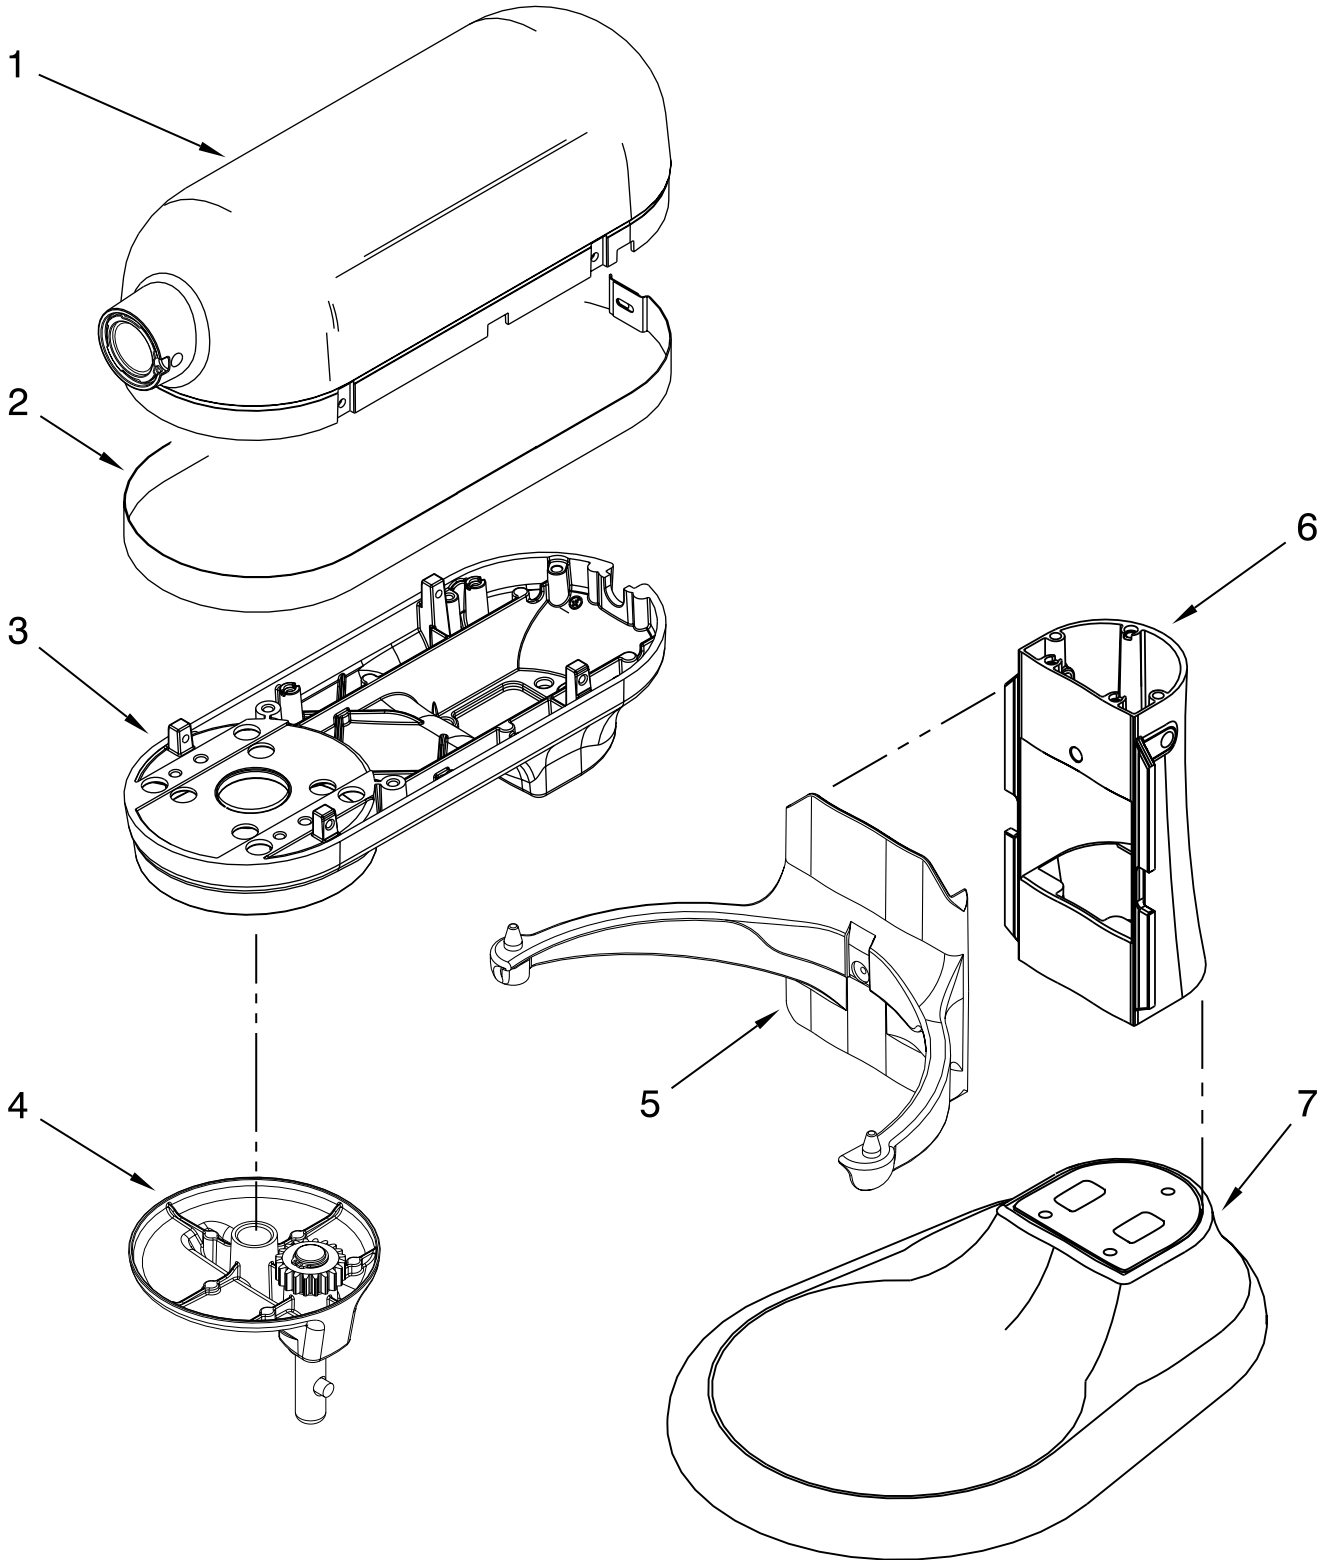

COLOR VARIATION PARTS

For Model: 5KSM7591XE_0

FOR ORDERING INFORMATION REFER TO PARTS PRICE LIST