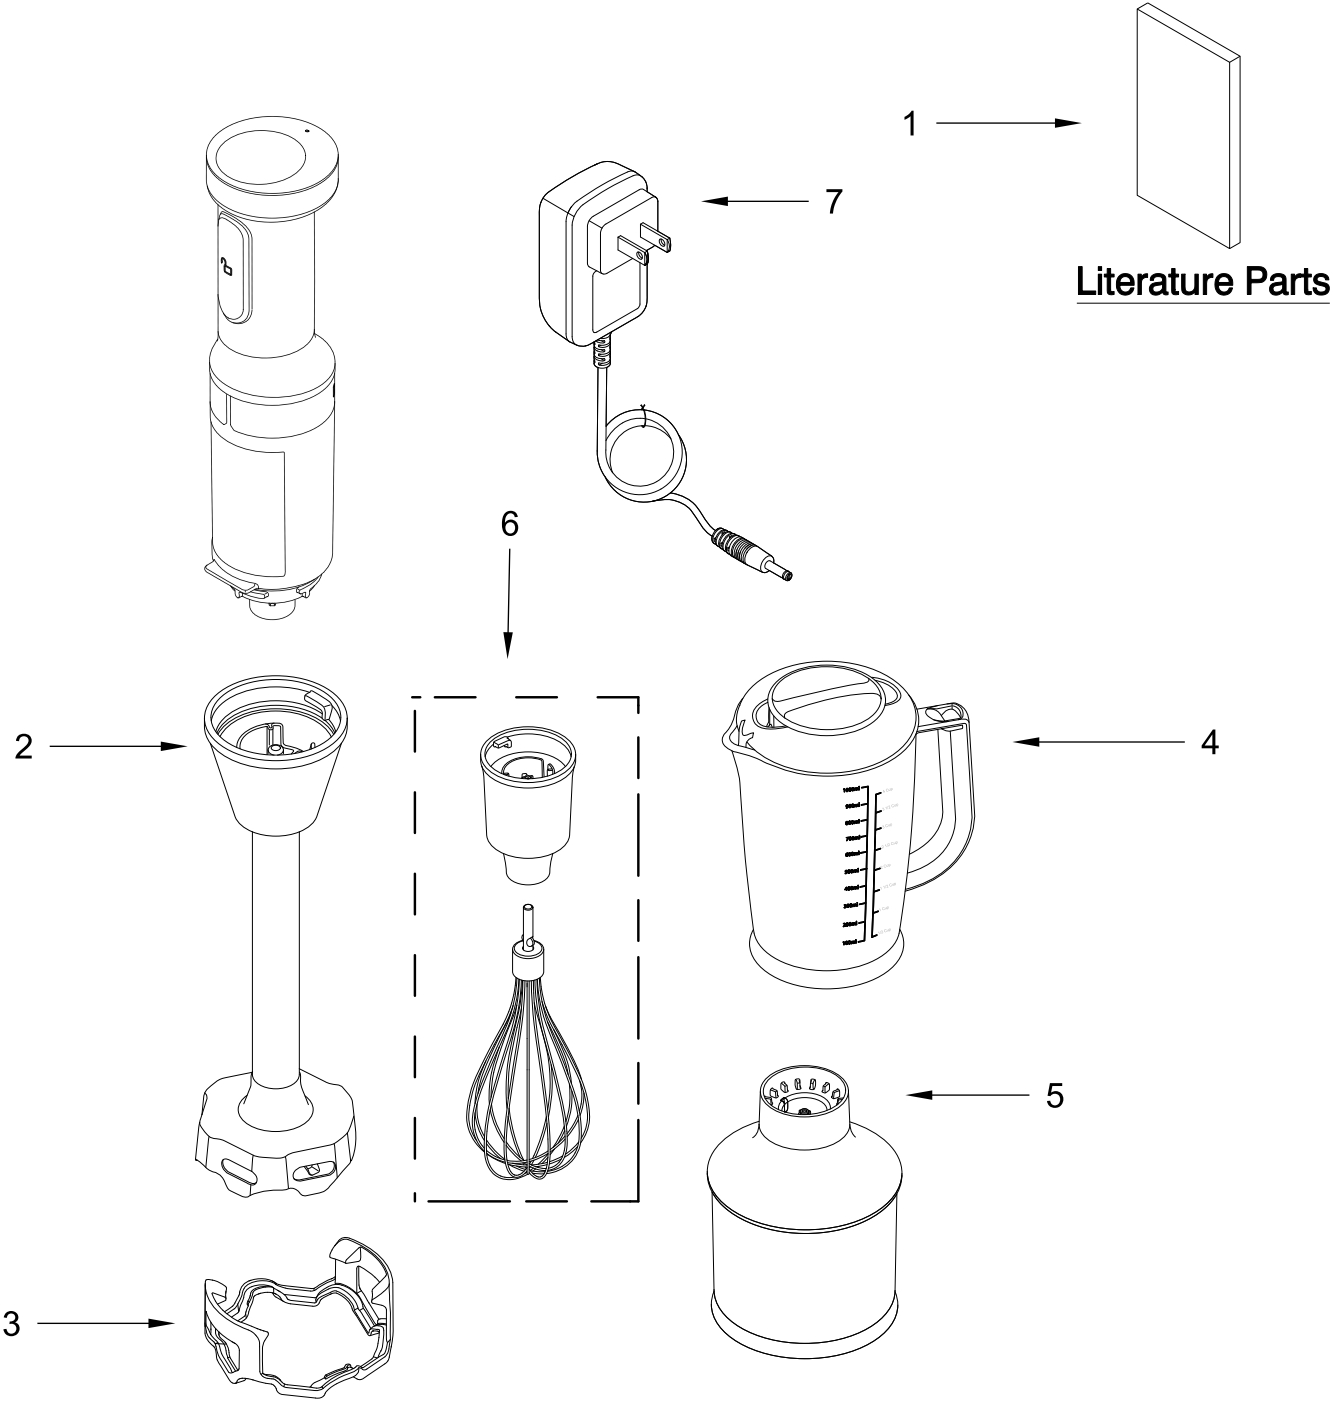

KitchenAid®

Cordless Variable Speed Hand Blender

MODELS:

5KHBBV83AAC0 (Almond Cream)

5KHBBV83ABM0 (Black Matte)

5KHBBV83AER0 (Empire Red)

BLENDER PARTS

BLENDER PARTS

<u>Illus. No.</u>	<u>Part No.</u>	<u>Description</u>	<u>Illus. No.</u>	<u>Part No.</u>	<u>Description</u>
1		Literature Parts	4	W11413685	4 Cup Pitcher with Lid
	W11419339	Use & Care Guide	5	W11413711	Chopper Attachment
2		Blending Arm Assembly	6		Whisk Assembly
	W11413702	Almond Cream		W11413716	Polished Finish
	W11413703	Black Matte		W11413719	Textured Finish
	W11413700	Empire Red	7	W11413725	Charger
3	W11413707	Pan Guard			