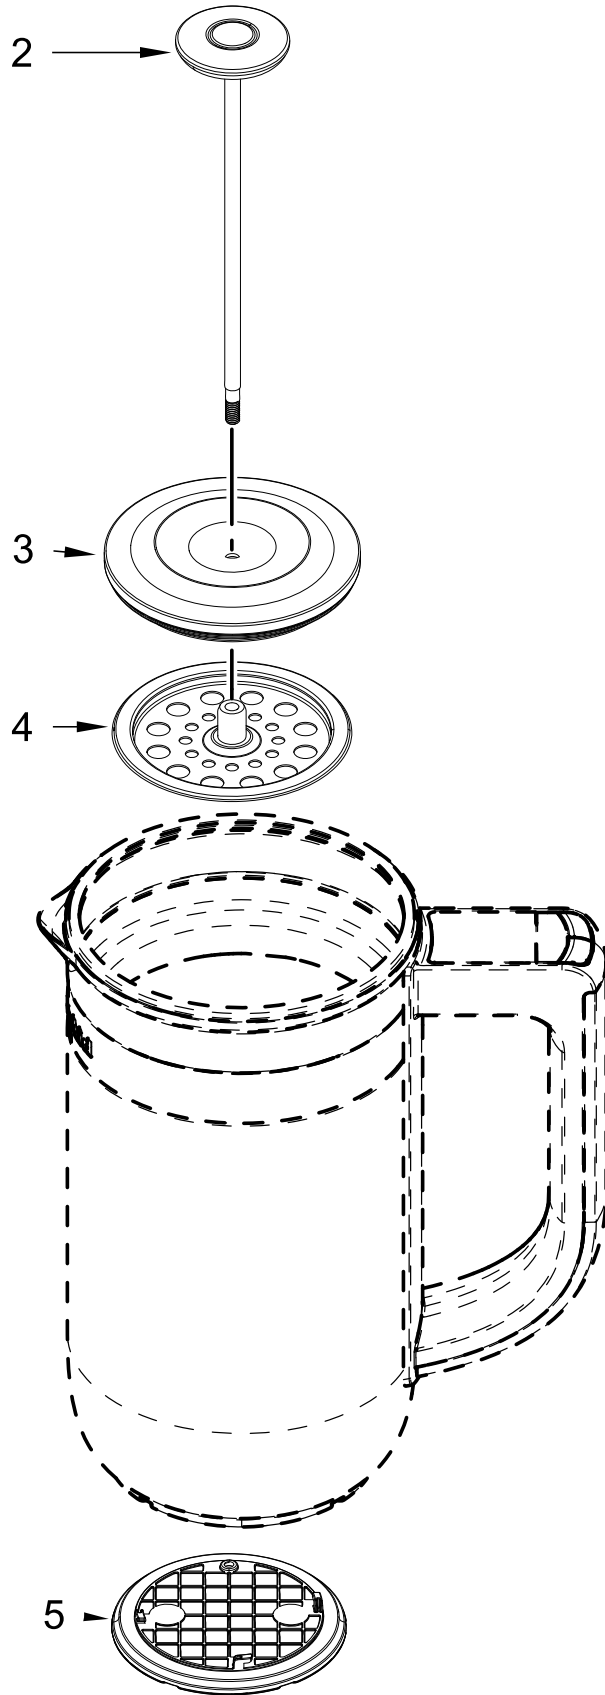

KitchenAid®

PRECISION PRESS COFFEE MAKER

MODELS:

KCM0512SS0 (Stainless Steel)

5KCM0512ESS0 (Stainless Steel - Europe)

5KCM0512ASS0 (Stainless Steel - Australia)

UNIT PARTS

UNIT PARTS

<u>Illus.</u> <u>No.</u>	<u>Part No.</u>	<u>Description</u>
1		Literature Parts
	W10781756	Use & Care Guide, US
	W10781760	Use & Care Guide, Europe
	W10781758	Use & Care Guide, Australia
2	W10811886	Plunger

<u>Illus.</u> <u>No.</u>	<u>Part No.</u>	<u>Description</u>
3	W10811885	Lid Assembly
4	W10811888	Filter
5	W10811889	Cover, Battery