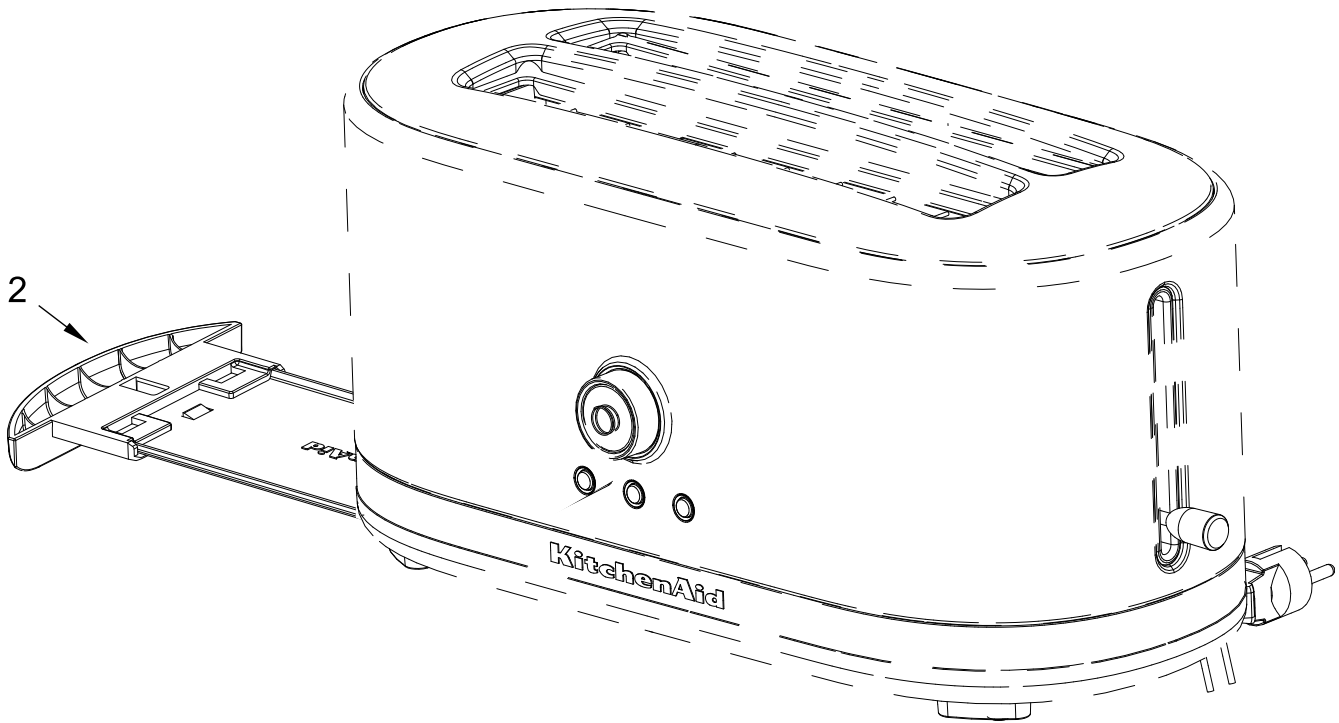

2 - SLICE AND 4 - SLICE TOASTER

MODELS:

KMT2116ACS0 (Cocoa Silver)
KMT2116CU0 (Contour Silver)
KMT2116ER0 (Empire Red)
KMT2116OB0 (Onyx Black)
KMT2116QG0 (Liquid Graphite)
KMT4116ACS0 (Contour Silver)
KMT4116CU0 (Cocoa Silver)
KMT4116ER0 (Empire Red)
KMT4116OB0 (Onyx Black)
KMT4116QG0 (Liquid Graphite)
5KMT2116EAC0 (Almond Creme - Europe)
5KMT2116ECU0 (Contour Silver- Europe)
5KMT2116EER0 (Empire Red - Europe)

5KMT2116EOB0 (Onyx Black- Europe)
5KMT4116EAC0 (Almond Creme - Europe)
5KMT4116ECU0 (Contour Silver - Europe)
5KMT4116EER0 (Empire Red - Europe)
5KMT4116EOB0 (Onyx Black - Europe)
5KMT2116BAC0 (Almond Creme - United Kingdom)
5KMT2116BCU0 (Contour Silver - United Kingdom)
5KMT2116BER0 (Empire Red - United Kingdom)
5KMT2116BOB0 (Onyx Black- United Kingdom)
5KMT4116BAC0 (Almond Creme - United Kingdom)
5KMT4116BCU0 (Contour Silver - United Kingdom)
5KMT4116BER0 (Empire Red - United Kingdom)
5KMT4116BOB0 (Onyx Black- United Kingdom)

UNIT PARTS

UNIT PARTS

<u>Illus.</u> <u>No.</u>	<u>Part No.</u>	<u>Description</u>
1		Literature Parts
	W10739208	Use & Care Guide
	W10739210	Use & Care Guide, International

<u>Illus.</u> <u>No.</u>	<u>Part No.</u>	<u>Description</u>
2	W10817299	Tray, Crumb (2 Slice)
	W10817300	Tray, Crumb (4 Slice)