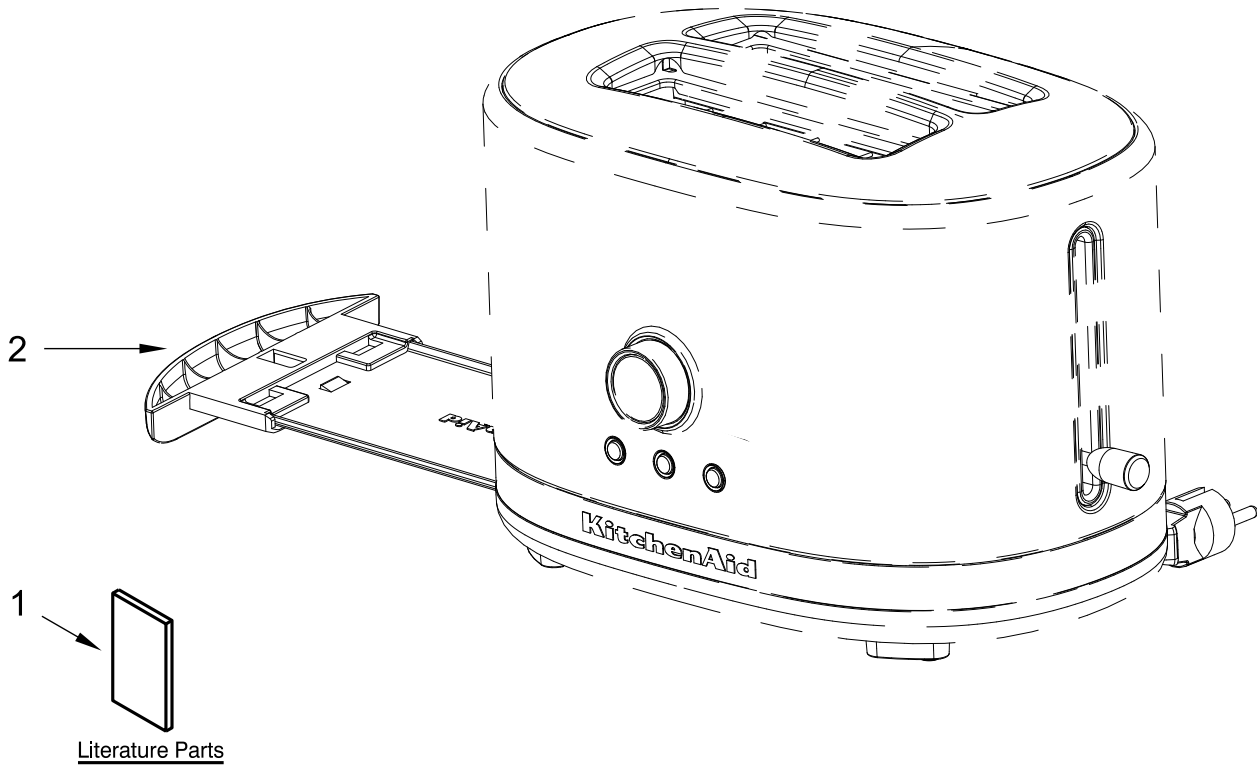

2 - SLICE AND 4 - SLICE TOASTER

MODELS:

KMT2116ACS0 (Cocoa Silver)
KMT2116CU0 (Contour Silver)
KMT2116ER0 (Empire Red)
KMT2116OB0 (Onyx Black)
KMT2116QG0 (Liquid Graphite)
KMT4116ACS0 (Contour Silver)
KMT4116CU0 (Cocoa Silver)
KMT4116ER0 (Empire Red)
KMT4116OB0 (Onyx Black)
KMT4116QG0 (Liquid Graphite)
5KMT2116EAC0 (Almond Creme - Europe)
5KMT2116ECU0 (Contour Silver- Europe)
5KMT2116EER0 (Empire Red - Europe)

5KMT2116EOB0 (Onyx Black- Europe)
5KMT4116EAC0 (Almond Creme - Europe)
5KMT4116ECU0 (Contour Silver - Europe)
5KMT4116EER0 (Empire Red - Europe)
5KMT4116EOB0 (Onyx Black - Europe)
5KMT2116BAC0 (Almond Creme - United Kingdom)
5KMT2116BCU0 (Contour Silver - United Kingdom)
5KMT2116BER0 (Empire Red - United Kingdom)
5KMT2116BOB0 (Onyx Black- United Kingdom)
5KMT4116BAC0 (Almond Creme - United Kingdom)
5KMT4116BCU0 (Contour Silver - United Kingdom)
5KMT4116BER0 (Empire Red - United Kingdom)
5KMT4116BOB0 (Onyx Black- United Kingdom)

UNIT PARTS

UNIT PARTS

<u>Illus.</u> <u>No.</u>	<u>Part No.</u>	<u>Description</u>
1		Literature Parts
	W10739208	Use & Care Guide
	W10739210	Use & Care Guide, International

<u>Illus.</u> <u>No.</u>	<u>Part No.</u>	<u>Description</u>
2	W10817299	Tray, Crumb (2 Slice)
	W10817300	Tray, Crumb (4 Slice)