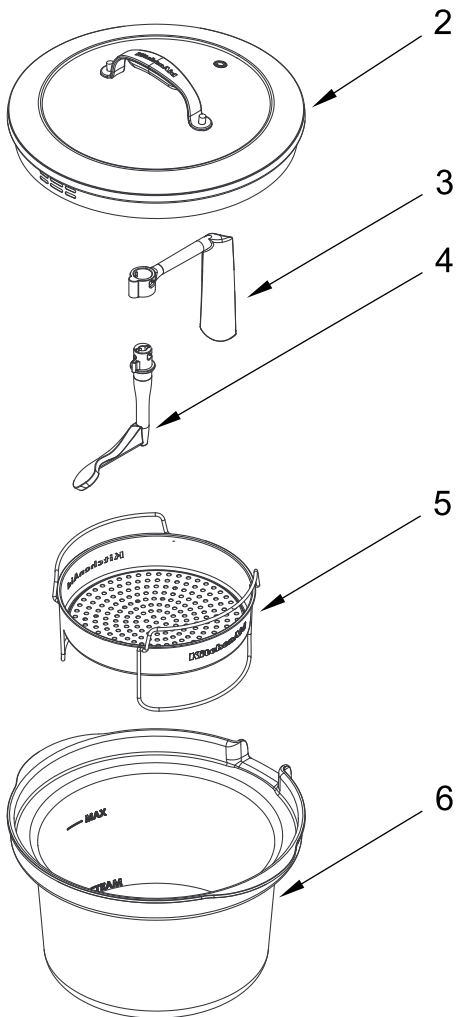

UNIT PARTS

UNIT PARTS

<u>Illus.</u> <u>No.</u>	<u>Part No.</u>	<u>Description</u>
1		Literature Parts
	W10663378	Use and Care Guide, US (Multi Cooker)
	W10663386	Use and Care Guide, US (Stirring Tower)
	W10663380	Use and Care Guide, European (Multi Cooker)
	W10663387	Use and Care Guide, European (Stirring Tower)

<u>Illus.</u> <u>No.</u>	<u>Part No.</u>	<u>Description</u>
2	W10726710	Lid, Glass Assembly
3	W10726707	Wand, Stir
4	W10726709	Wand, Flip
5	W10726713	Rack, Steam and Roast
6	W10726711	Pot, Inner (Bowl)