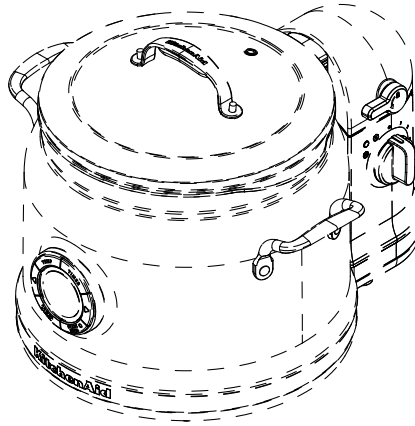

UNIT PARTS

UNIT PARTS

<u>Illus.</u> <u>No.</u>	<u>Part No.</u>	<u>Description</u>
1		Literature Parts
	W10663378	Use and Care Guide, US (Multi Cooker)
	W10663386	Use and Care Guide, US (Stirring Tower)
	W10663380	Use and Care Guide, European (Multi Cooker)
	W10663387	Use and Care Guide, European (Stirring Tower)

<u>Illus.</u> <u>No.</u>	<u>Part No.</u>	<u>Description</u>
2	W10726710	Lid, Glass Assembly
3	W10726707	Wand, Stir
4	W10726709	Wand, Flip
5	W10726713	Rack, Steam and Roast
6	W10726711	Pot, Inner (Bowl)