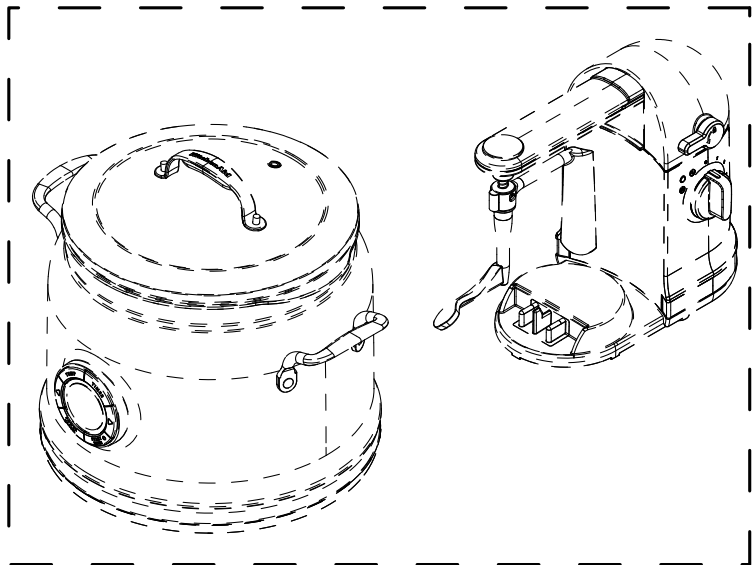

UNIT PARTS

UNIT PARTS

<u>Illus.</u> <u>No.</u>	<u>Part No.</u>	<u>Description</u>
1		Literature Parts
	W10663378	Use and Care Guide, US (Multi Cooker)
	W10663386	Use and Care Guide, US (Stirring Tower)
	W10663380	Use and Care Guide, European (Multi Cooker)
	W10663387	Use and Care Guide, European (Stirring Tower)

<u>Illus.</u> <u>No.</u>	<u>Part No.</u>	<u>Description</u>
2	W10726710	Lid, Glass Assembly
3	W10726707	Wand, Stir
4	W10726709	Wand, Flip
5	W10726713	Rack, Steam and Roast
6	W10726711	Pot, Inner (Bowl)