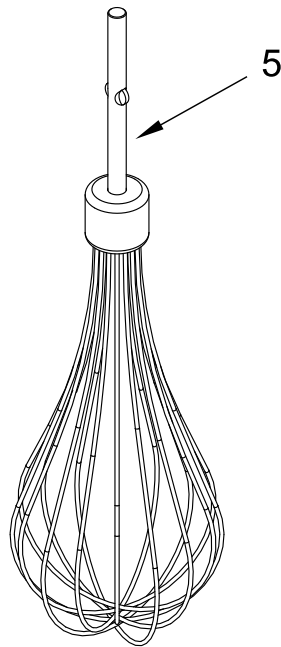

KitchenAid®

9-SPEED HAND MIXER

MODELS:

KHM9212CA0 (Candy Apple)
KHM9212MS0 (Medallion Silver)
KHM9212WH0 (White)
KHM9212OB0 (Onyx Black)
5KHM9212EOB0 (Onyx Black)
5KHM9212EER0 (Empire Red)

5KHM9212EAC0 (Almond Creme)
5KHM9212ECU0 (Contour Silver)
5KHM9212BER0 (Empire Red)
5KHM9212BAC0 (Almond Creme)
5KHM9212BCU0 (Contour Silver)

UNIT PARTS

UNIT PARTS

<u>Illus.</u> <u>No.</u>	<u>Part No.</u>	<u>Description</u>
1		Literature
	W10434747	Use and Care Guide, U.S.
	W10466753	Use and Care Guide, Europe

<u>Illus.</u> <u>No.</u>	<u>Part No.</u>	<u>Description</u>
2	W10435488	Beaters, (includes Right and Left)
3	W10490651	Hooks, Dough (includes Right and Left)

<u>Illus.</u> <u>No.</u>	<u>Part No.</u>	<u>Description</u>
4	W10490652	Rod, Blending
5	9702832	Whisk, Wire