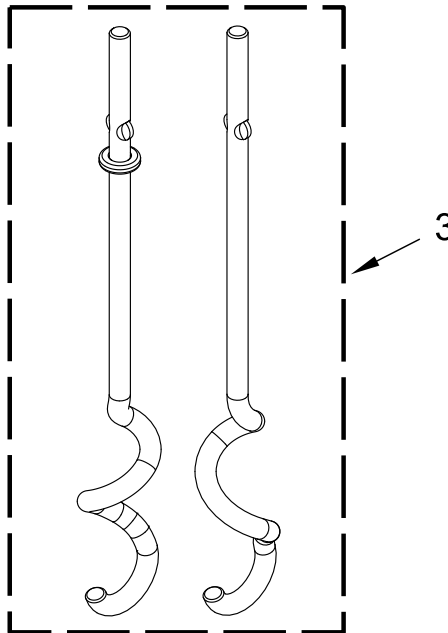

KitchenAid®

9-SPEED HAND MIXER

MODELS:

KHM9212CA0 (Candy Apple)
KHM9212MS0 (Medallion Silver)
KHM9212WH0 (White)
KHM9212OB0 (Onyx Black)
5KHM9212EOB0 (Onyx Black)
5KHM9212EER0 (Empire Red)

5KHM9212EAC0 (Almond Creme)
5KHM9212ECU0 (Contour Silver)
5KHM9212BER0 (Empire Red)
5KHM9212BAC0 (Almond Creme)
5KHM9212BCU0 (Contour Silver)

UNIT PARTS

UNIT PARTS

<u>Illus.</u> <u>No.</u>	<u>Part No.</u>	<u>Description</u>
1		Literature
	W10434747	Use and Care Guide, U.S.
	W10466753	Use and Care Guide, Europe

<u>Illus.</u> <u>No.</u>	<u>Part No.</u>	<u>Description</u>
2	W10435488	Beaters, (includes Right and Left)
3	W10490651	Hooks, Dough (includes Right and Left)

<u>Illus.</u> <u>No.</u>	<u>Part No.</u>	<u>Description</u>
4	W10490652	Rod, Blending
5	9702832	Whisk, Wire