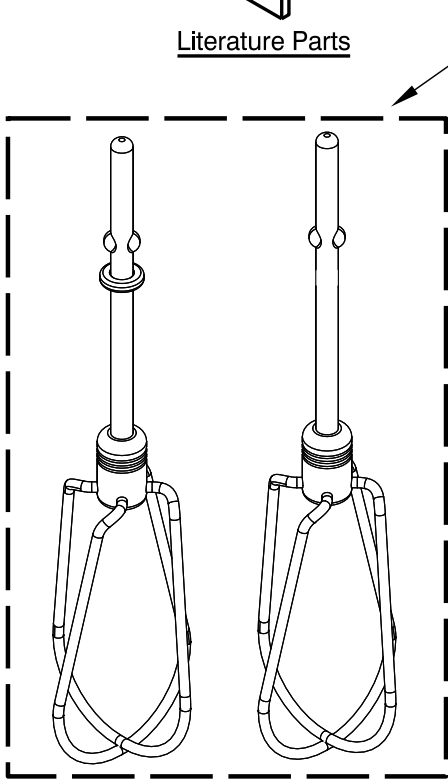

KitchenAid®

9-SPEED HAND MIXER

MODELS:

KHM9212CA0 (Candy Apple)
KHM9212MS0 (Medallion Silver)
KHM9212WH0 (White)
KHM9212OB0 (Onyx Black)
5KHM9212EOB0 (Onyx Black)
5KHM9212EER0 (Empire Red)

5KHM9212EAC0 (Almond Creme)
5KHM9212ECU0 (Contour Silver)
5KHM9212BER0 (Empire Red)
5KHM9212BAC0 (Almond Creme)
5KHM9212BCU0 (Contour Silver)

UNIT PARTS

UNIT PARTS

<u>Illus.</u> <u>No.</u>	<u>Part No.</u>	<u>Description</u>
1		Literature
	W10434747	Use and Care Guide, U.S.
	W10466753	Use and Care Guide, Europe

<u>Illus.</u> <u>No.</u>	<u>Part No.</u>	<u>Description</u>
2	W10435488	Beaters, (includes Right and Left)
3	W10490651	Hooks, Dough (includes Right and Left)

<u>Illus.</u> <u>No.</u>	<u>Part No.</u>	<u>Description</u>
4	W10490652	Rod, Blending
5	9702832	Whisk, Wire