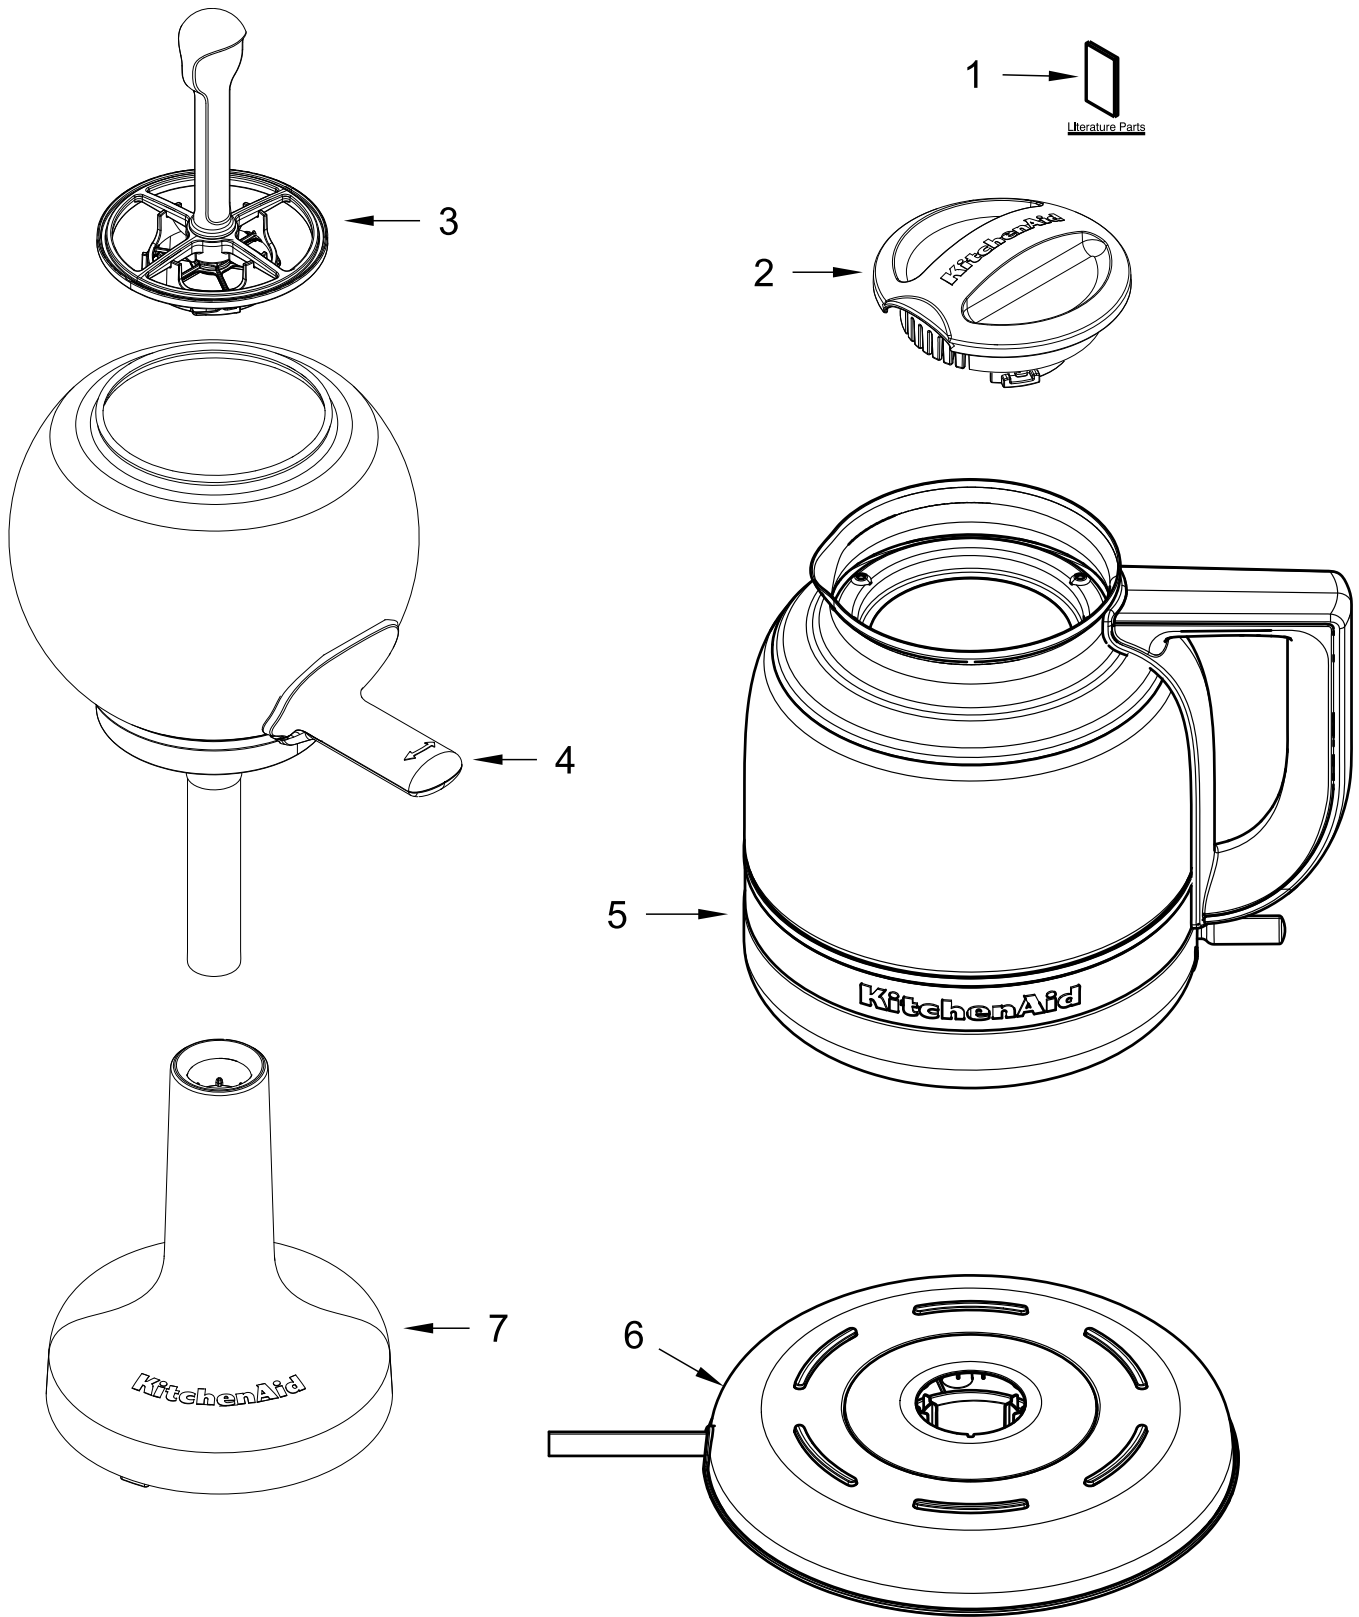

KitchenAid®

Siphon Coffee Brewer

MODELS:

KCM0812MS0 (Medallion Silver)
KCM0812OB0 (Onyx Black)

UNIT PARTS

UNIT PARTS

<u>Illus. No.</u>	<u>Part No.</u>	<u>Description</u>
1		Literature Parts
	W10745267	Use & Care Guide
2	W10788810	Lid Assembly, Kettle
3	W10788811	Filter Assembly, Upper Kettle
4	W10788812	Glass Assembly, Upper Kettle

<u>Illus. No.</u>	<u>Part No.</u>	<u>Description</u>
5		Glass Assembly, Lower Kettle
	W10788816	Medallion Silver
	W10788813	Onyx Black
6		Power Base
	W10788820	Medallion Silver
	W10788819	Onyx Black

<u>Illus. No.</u>	<u>Part No.</u>	<u>Description</u>
7	W10788823	Stand, Upper Kettle
		FOLLOWING PARTS NOT ILLUSTRATED
	W10788824	Brush and Scoop