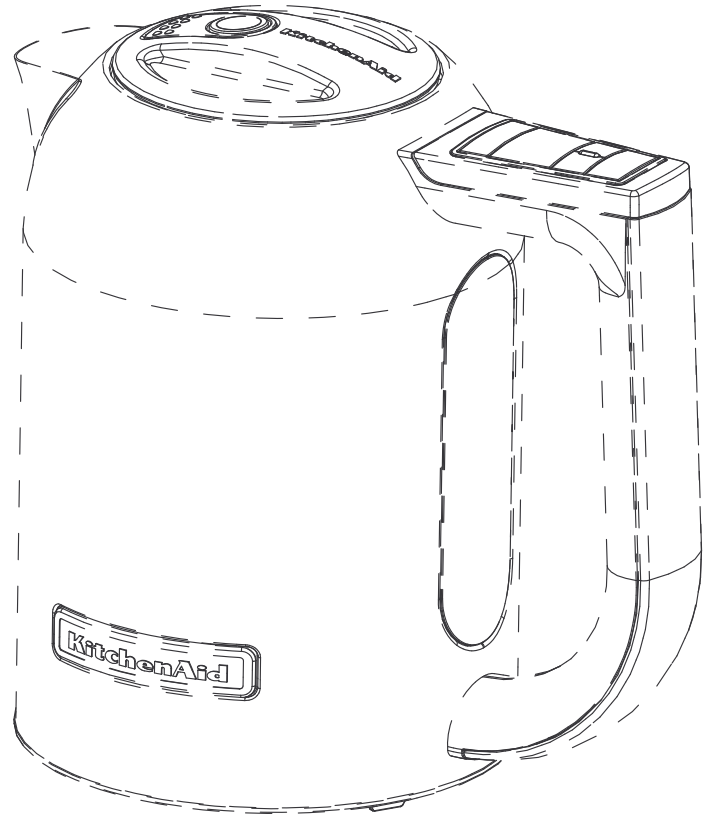

UNIT PARTS

UNIT PARTS

<u>Illus.</u> <u>No.</u>	<u>Part No.</u>	<u>Description</u>
1		Literature Parts
	W10597347	Use and Care Guide
2	W10620817	Filter
3	W10620820	Cover, Battery

<u>Illus.</u> <u>No.</u>	<u>Part No.</u>	<u>Description</u>
4	W10620821	Screw

<u>Illus.</u> <u>No.</u>	<u>Part No.</u>	<u>Description</u>
5		Power Base
	W10620822	US
	W10620823	European
	W10620825	Australian
	W10620826	Britain