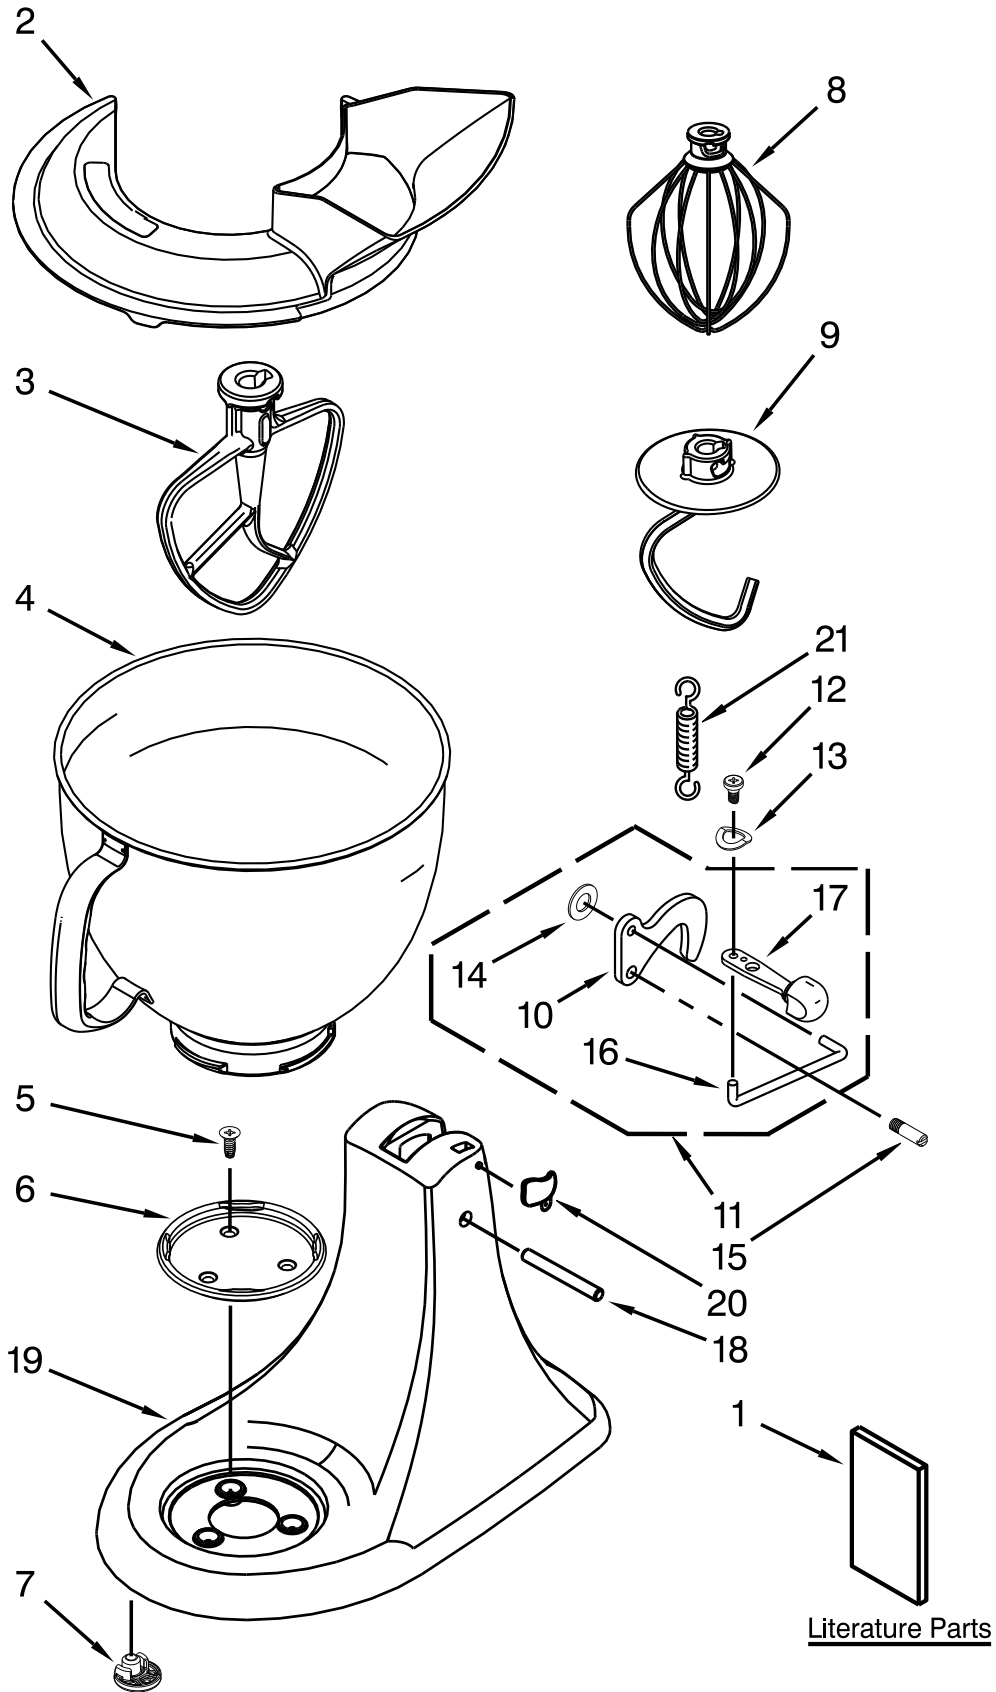

BASE AND PEDESTAL UNIT

BASE AND PEDESTAL UNIT

<u>Illus.</u> <u>No.</u>	<u>Part No.</u>	<u>Description</u>	<u>Illus.</u> <u>No.</u>	<u>Part No.</u>	<u>Description</u>	<u>Illus.</u> <u>No.</u>	<u>Part No.</u>	<u>Description</u>
1		Literature Parts	9	9708471	Hook, Dough (Coated)	18	16910	Pin, Hinge
	W10572619	Use and Care Guide	10	9709055	Latch	19		Pedestal
2	W10616906	Shield, Pouring	11	3184200	Latch, Link Assembly (Black)			(Refer to Color Variation Parts Page)
3	W10613277	Beater, Flat (Coated)	12	110679	Screw	20		Head Lock
4	9706619	Bowl, 5 Quart	13	116241	Washer, Spring		3184262	White
5	3400020	Screw	14	8533912	Washer		3184264	Black
6	W10191926	Cap, Bowl Screw	15	103993	Screw, Latch Bearing	21	W10509949	Spring, Lock Lever
7	9709707	Foot	16	24450	Link, Latch			
8	9704329	Whip, Wire	17	9709267	Lever, Latch (Black)