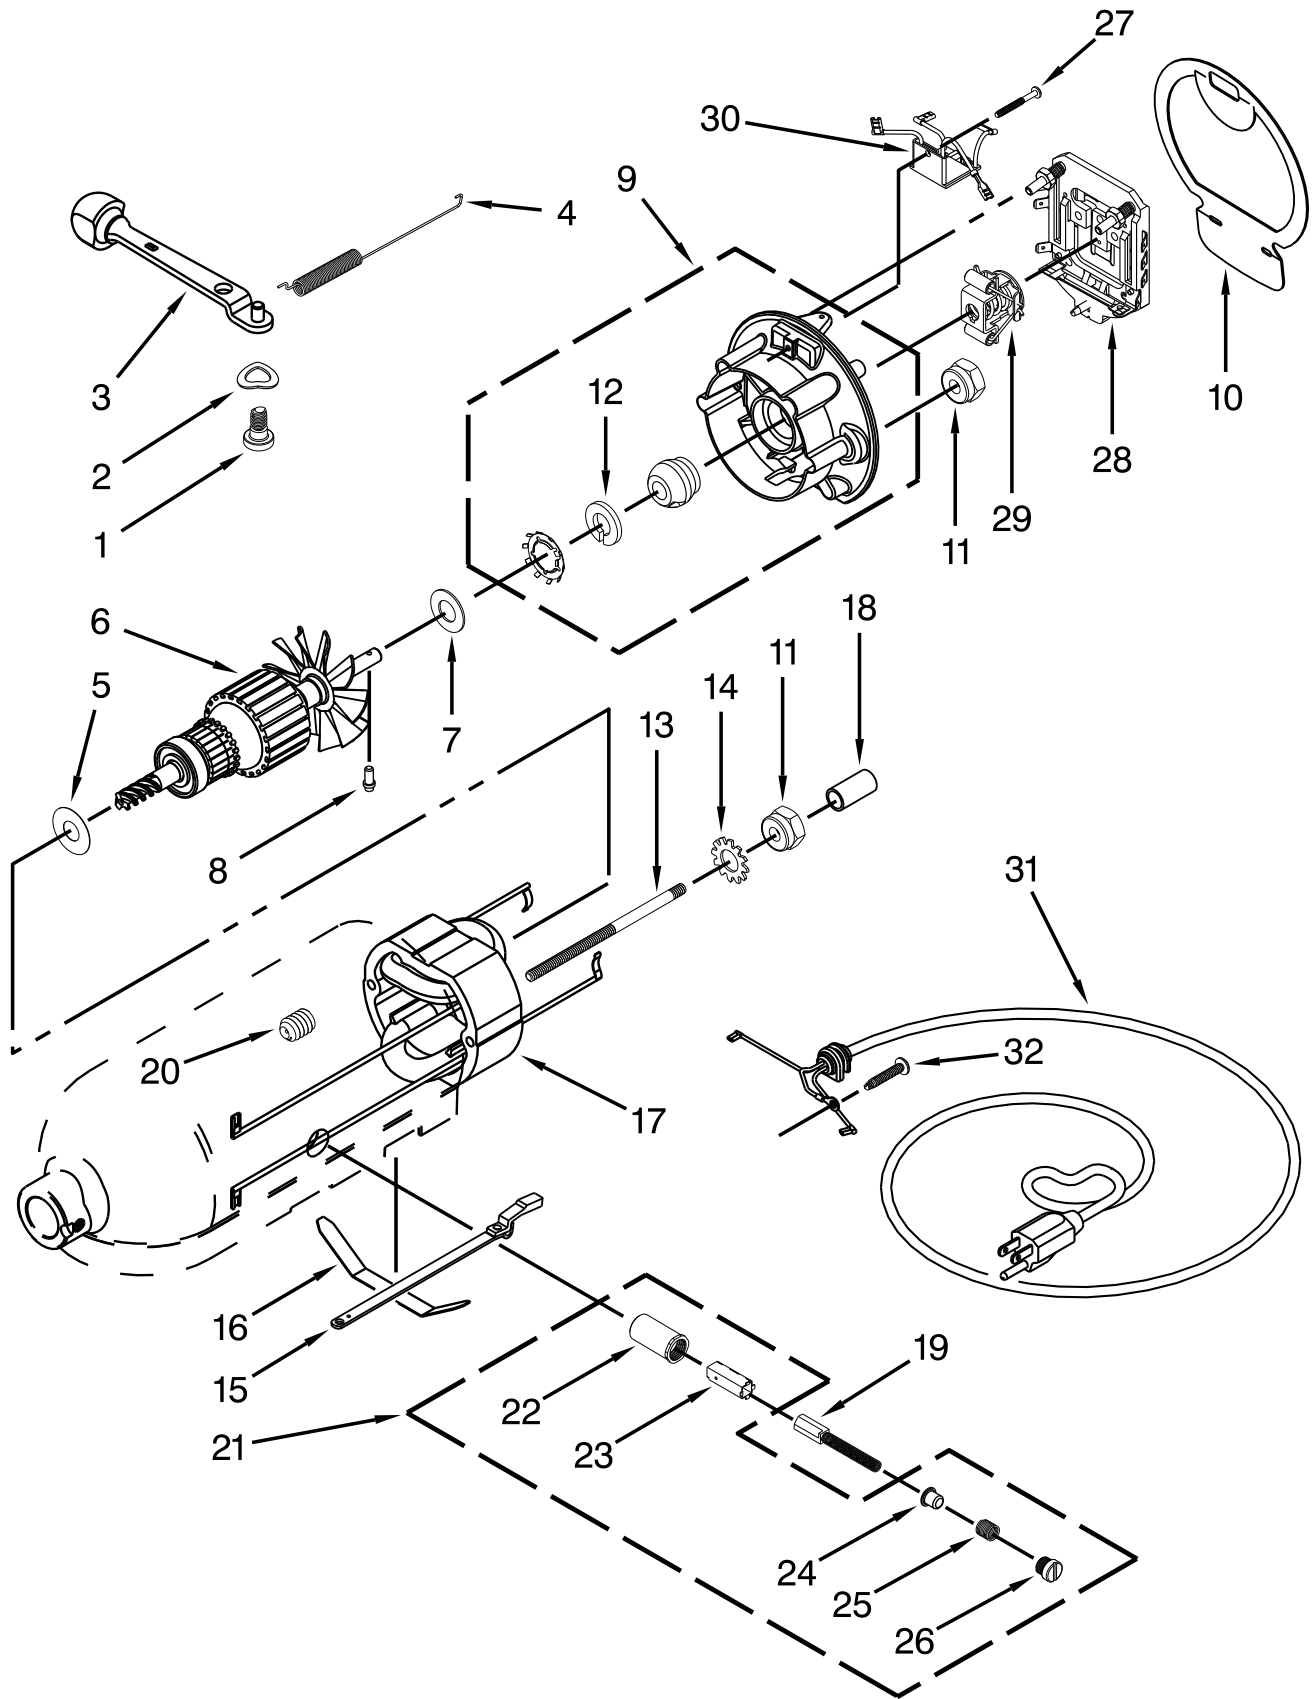

MOTOR AND CONTROL UNIT PARTS

MOTOR AND CONTROL UNIT PARTS

<u>Illus.</u> <u>No.</u>	<u>Part No.</u>	<u>Description</u>	<u>Illus.</u> <u>No.</u>	<u>Part No.</u>	<u>Description</u>	<u>Illus.</u> <u>No.</u>	<u>Part No.</u>	<u>Description</u>
1	110679	Screw	14	W10068270	Washer, Lock	27	W10068260	Screw
2	116241	Washer, Spring	15	3184176	Link, Speed and Cam Assembly	28	W10119326	Control Plate Assembly
3		Lever, Speed Control Assembly	16	240205	Spring, Flat	29	W10330804	Governor Assembly
	9709276	Black	17	W10417246	Field Assembly, 240 Volt	30	W10538289	Phase Control, 230 Volt
4	3183680	Spring, Control Plate	18	4162634	Sleeve, Motor Stud	31		Power Cord
5	9704324	Washer, Ball Bearing (Front)	19	W10380496	Brush, Cap and Spring		9702318	White
6	W10417244	Armature and Bearing Assembly, 240 Volt	20	9707926	Screw, Set		9702319	Black
7	W10323376	Washer, Spacing	21	4162546	Brush Holder Assembly	32	3184086	Screw, Ground
8	16998	Stud, Governor Drive	22	3179908	Housing, Brush Holder			
9	3180526	Bearing and Bracket Assembly	23	240680	Insert, Brush Holder			
10	3184356	Seal, End	24	116286	Spring, Seat-Cap			
11	W10131078	Nut	25	116287	Spring, Cap			
12	3180238	Washer, Felt	26		Cap, Brush Holder			
13	240769	Screw, Stator		3184212	Black