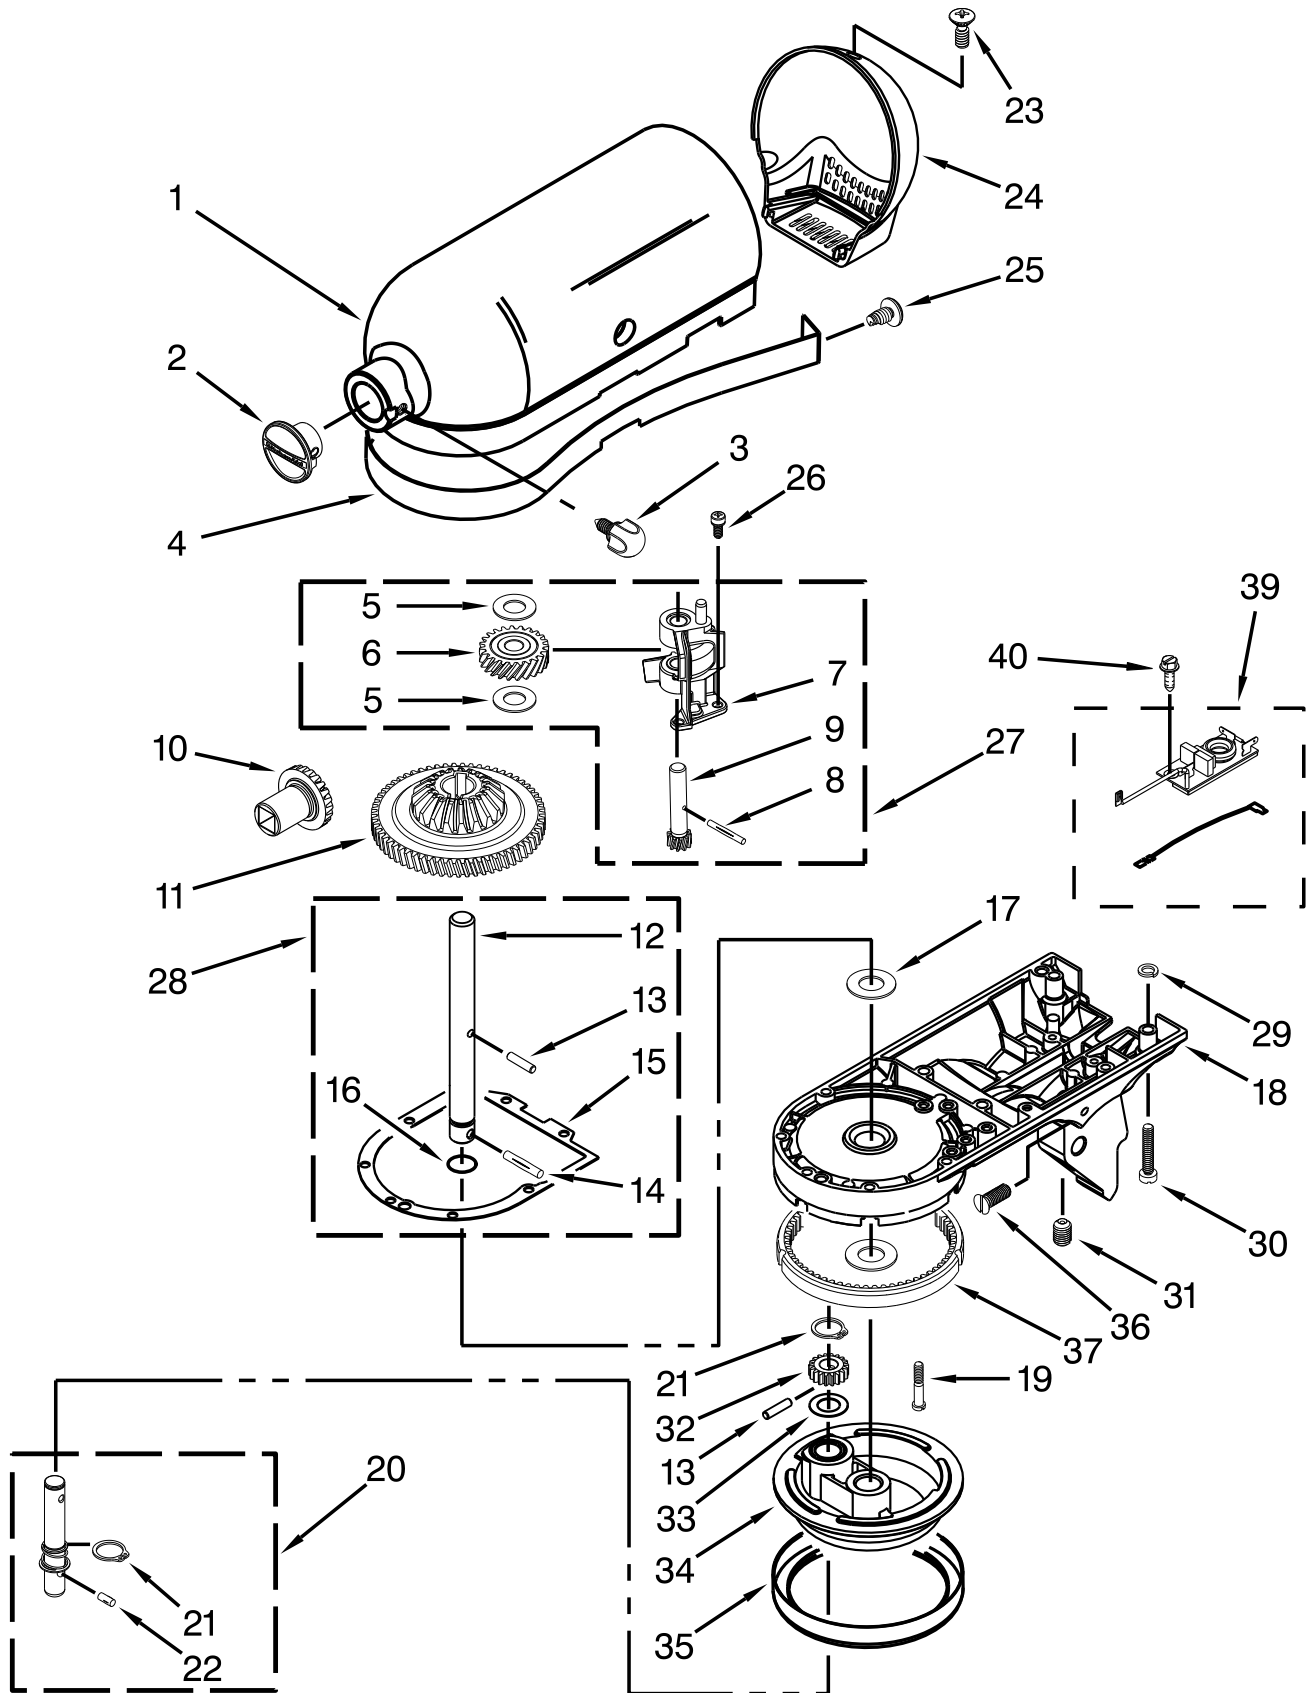

CASE, GEARING AND PLANETARY UNIT

CASE, GEARING AND PLANETARY UNIT

<u>Illus. No.</u>	<u>Part No.</u>	<u>Description</u>	<u>Illus. No.</u>	<u>Part No.</u>	<u>Description</u>	<u>Illus. No.</u>	<u>Part No.</u>	<u>Description</u>
1		Gearcase Motor Housing (Refer to Color Variation Parts Page)	13	240018-1	Pin, Agitator Shaft	27	240309-2	Worm Gear Bracket and Gear Assembly
2	242765-2	Chrome	14	9705443	Pin, Grooved	28	4160474	Shaft, Center Agitator Assembly
3		Thumb Screw	15	4162324	Gasket, Transmission	29	8533914	Washer, Lock
	9709194	Black	16	67500-55	"O" Ring	30	9708652	Screw
4		Band, Trim (Refer to Color Variation Parts Page)	17	W10323378	Washer	31	3400203	Screw
5	W10323373	Washer, Fiber	18		Lower Gear Case (Refer to Color Variation Parts Page)	32	9703903	Gear, Pinion
6	W10112253	Gear, Worm	19	9708651	Screw	33	9706090	Washer
7	240308	Bracket, Worm Gear and Bearing	20	3184052	Shaft, Agitator	34		Planetary (Refer to Color Variation Parts Page)
8	9705444	Pin, Grooved	21	9703438	Ring, Retaining	35	240285-2	Ring, Planetary Drip (Polished)
9	240210-2	Gear, Pinion and Shaft	22	9704677	Pin, Groove	36	89411	Screw
10	9705130	Gear, Attachment Hub	23	4162914	Screw	37	9703904	Gear, Internal
11	9709627	Gear, Center Bevel Pinion	24		Cover, End (Refer to Color Variation Parts Page)	39	9705132	Filter, RFI
12	240026	Shaft, Vertical Center	25	311932	Screw	40	3184086	Screw, Ground
			26	3400022	Screw