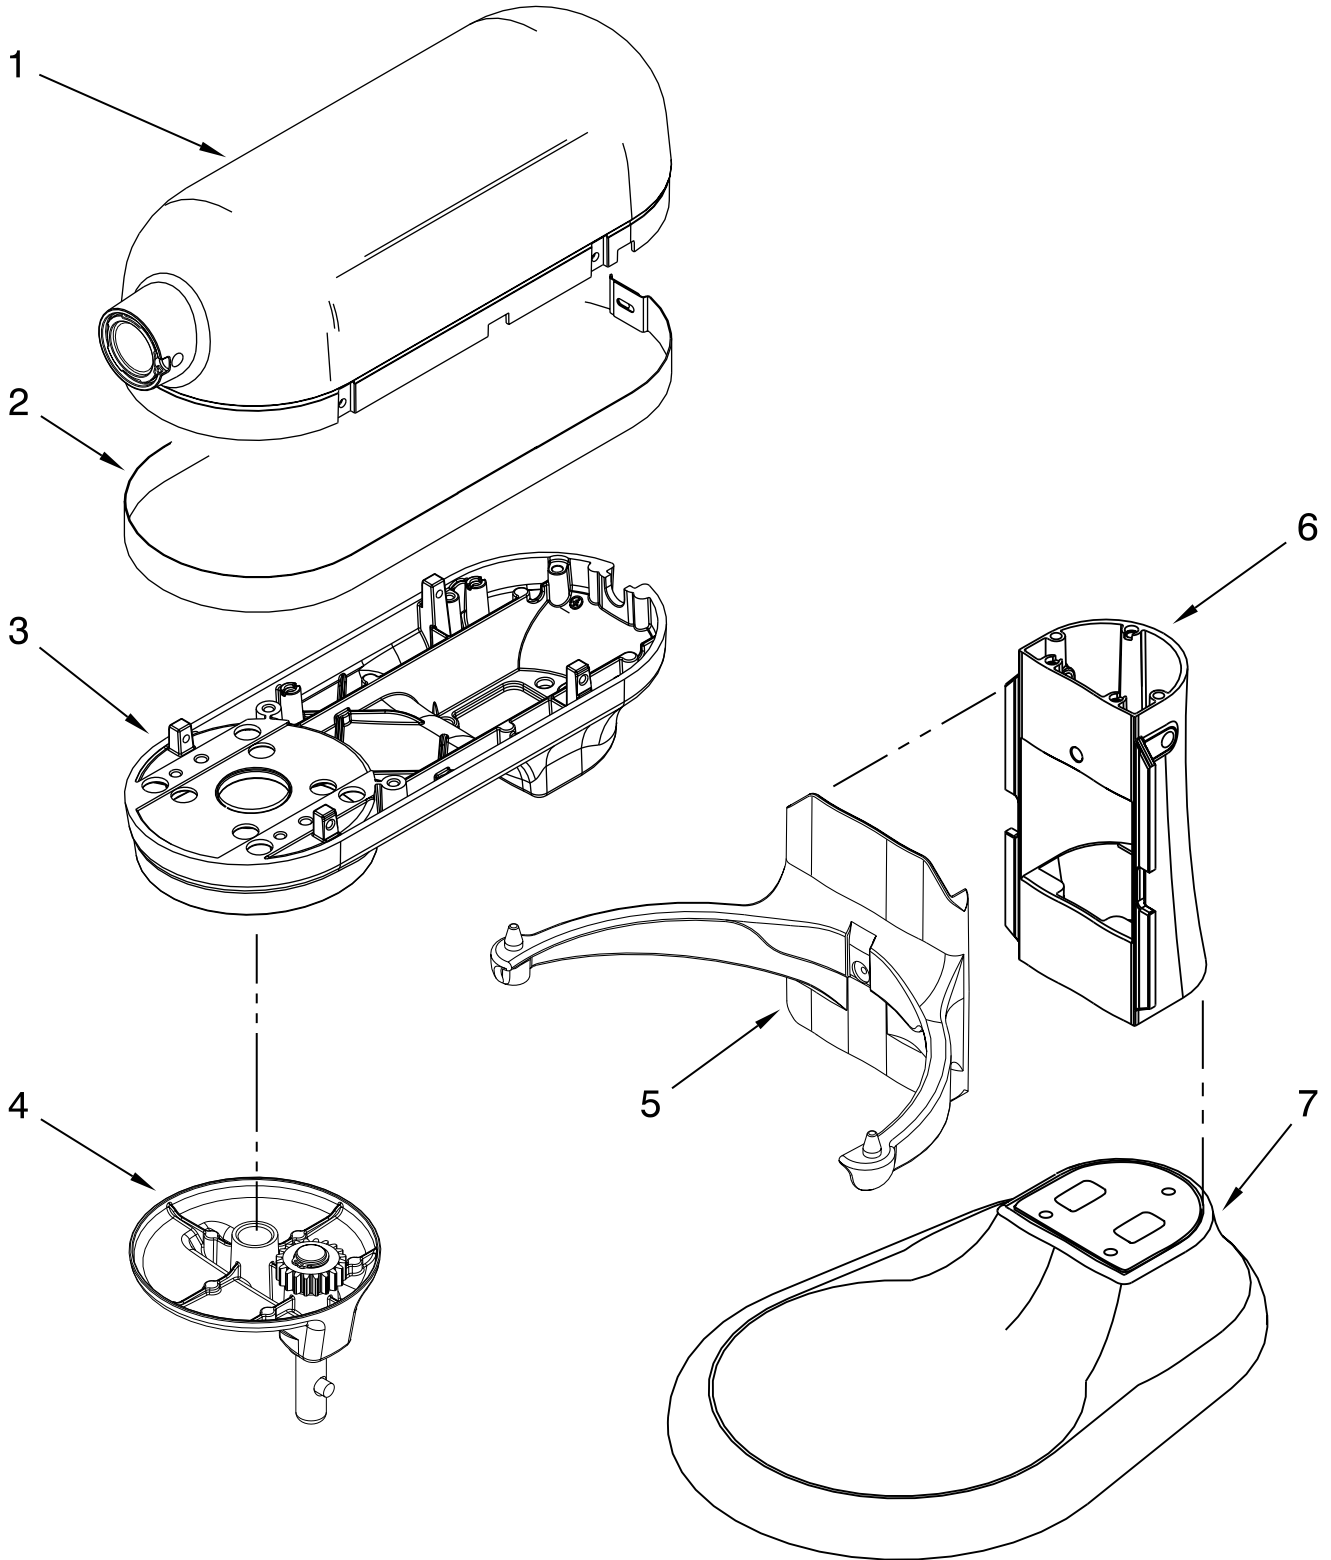

COLOR VARIATION PARTS

For Model: 5KSM7990XE_0

FOR ORDERING INFORMATION REFER TO PARTS PRICE LIST