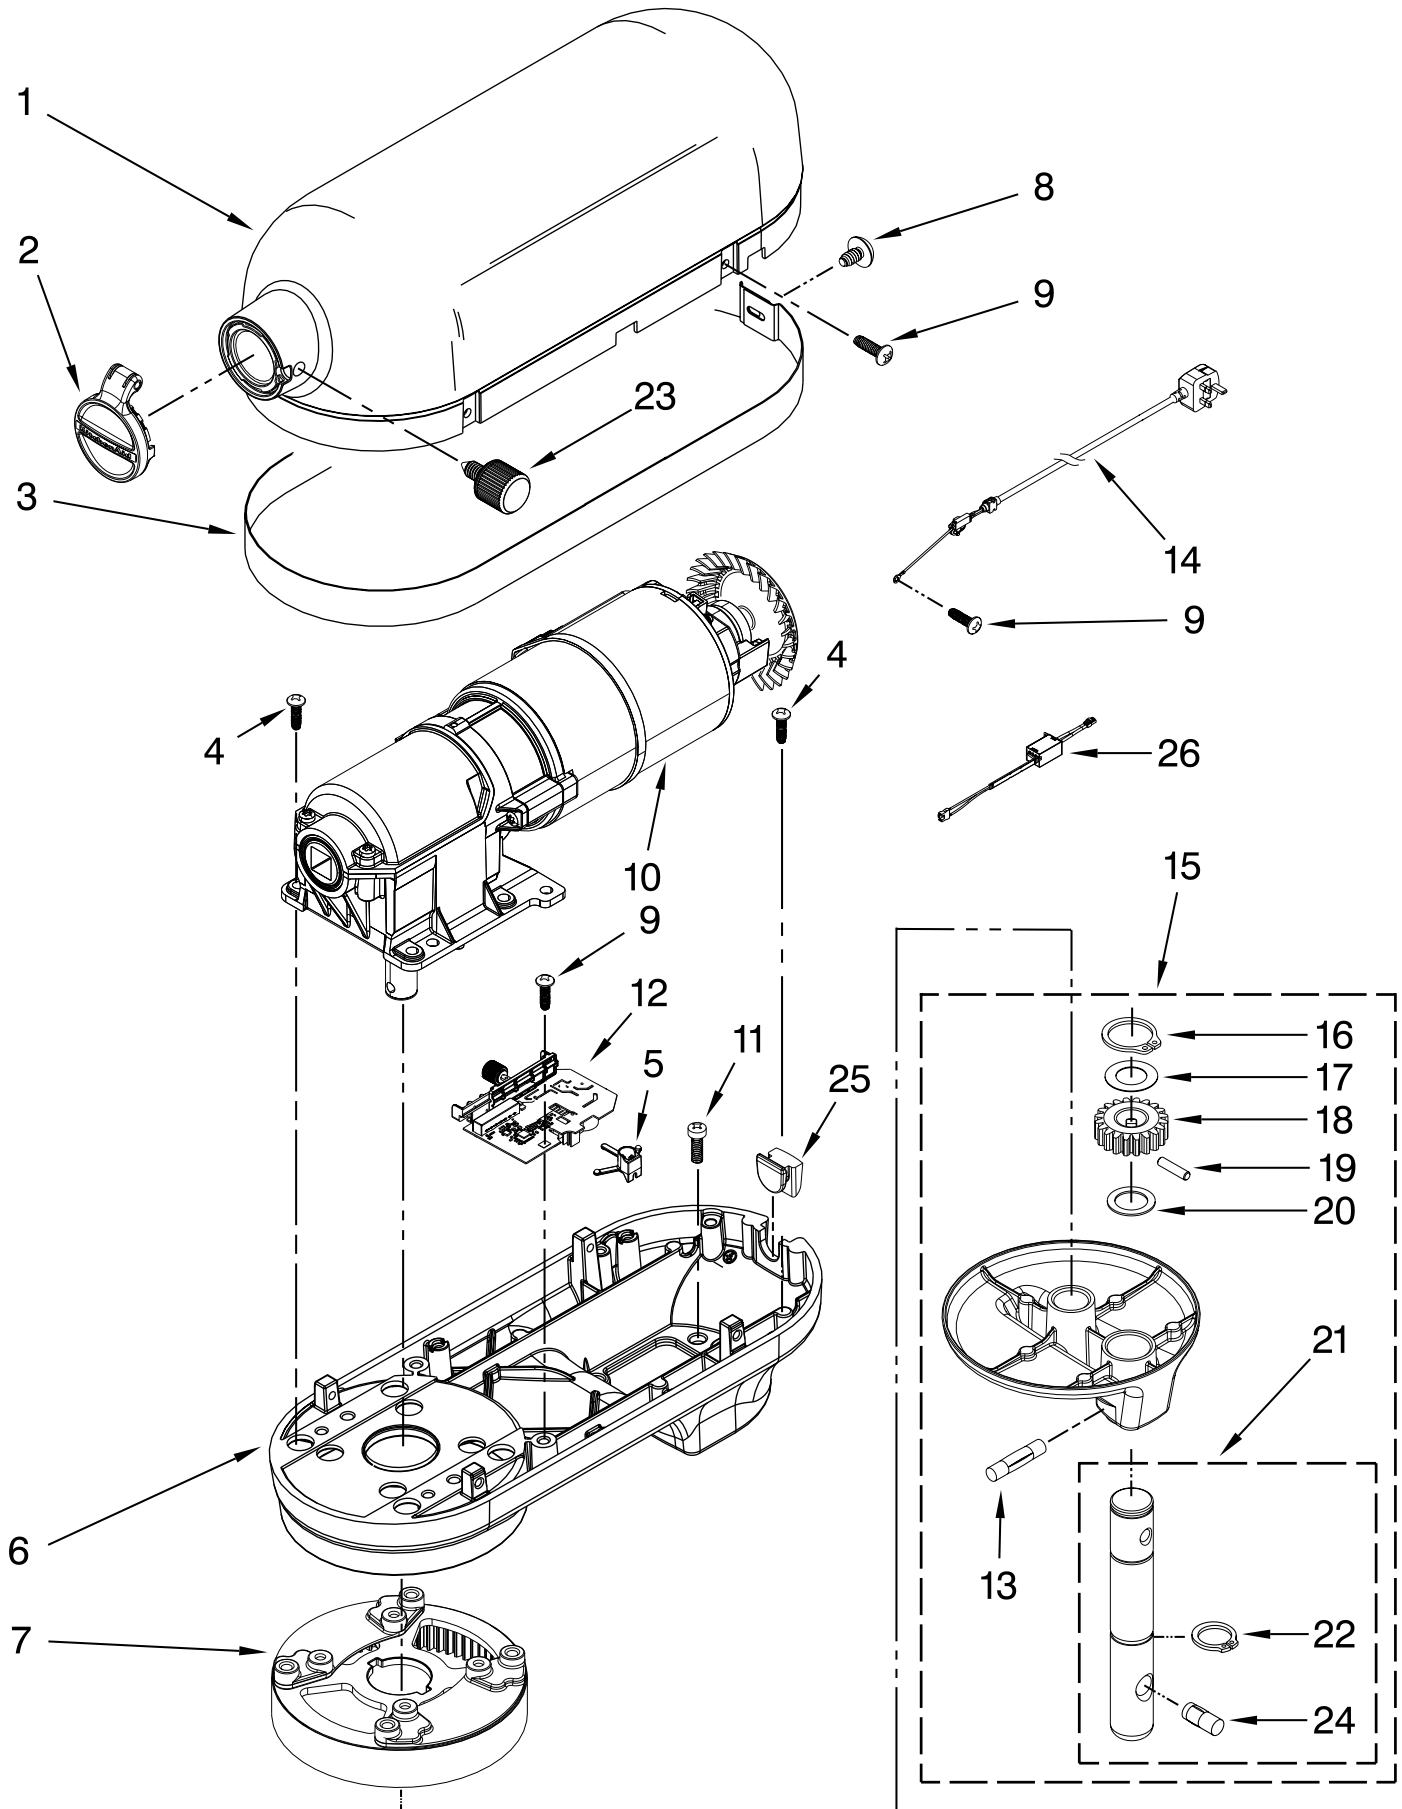

PARTS LIST

for

KitchenAid®

7 QT. STAND MIXER – EUROPEAN

COMMERCIAL – BOWL LIFT

MODELS:

5KSM7990XEW0 (White)
5KSM7990XEER0 (Empire Red)
5KSM7990XESM0 (Silver Metallic)

FOR CUSTOMER SATISFACTION ALWAYS USE
FACTORY SPECIFICATION PARTS

CASE, GEARING AND PLANETARY UNIT

For Model: 5KSM7990XE_0

FOR ORDERING INFORMATION REFER TO PARTS PRICE LIST

CASE, GEARING AND PLANETARY UNIT

For Model: 5KSM7990XE__0

Illus.	Part	
No.	No.	DESCRIPTION
1	**	Gearcase Motor Housing
2	W10395280	Cap, Attachment Hub, Hinged
3	**	Band, Trim
4	W10351843	Screw
5	W10305968	Holder, Control
6	**	Lower Gearcase
7	W10234493	Gear, Ring & Plate to Planetary
8	3400617	Screw
9	3400814	Screw
10	W10465140	Motor, 230 V Assy w/Transmission
11	3400200	Screw
12	W10307847	Control Assembly
13	W10234531	Pin, Groove
14		Cord, Power
	W10474917	Rubber
15	**	Planetary Assembly
16	9703438	Clip, Retaining
17	9706090	Washer
18	W10234643	Gear, Pinion
19	9707223	Pin, Retaining
20	8533910	Washer
21	9708191	Shaft, Agitator
22	9703680	Clip, Retaining
23		Thumb Screw
	W10360791	Black
24	9704677	Pin, Groove
25	W10417201	Clip, Plug
26	W10448785	RFI Filter