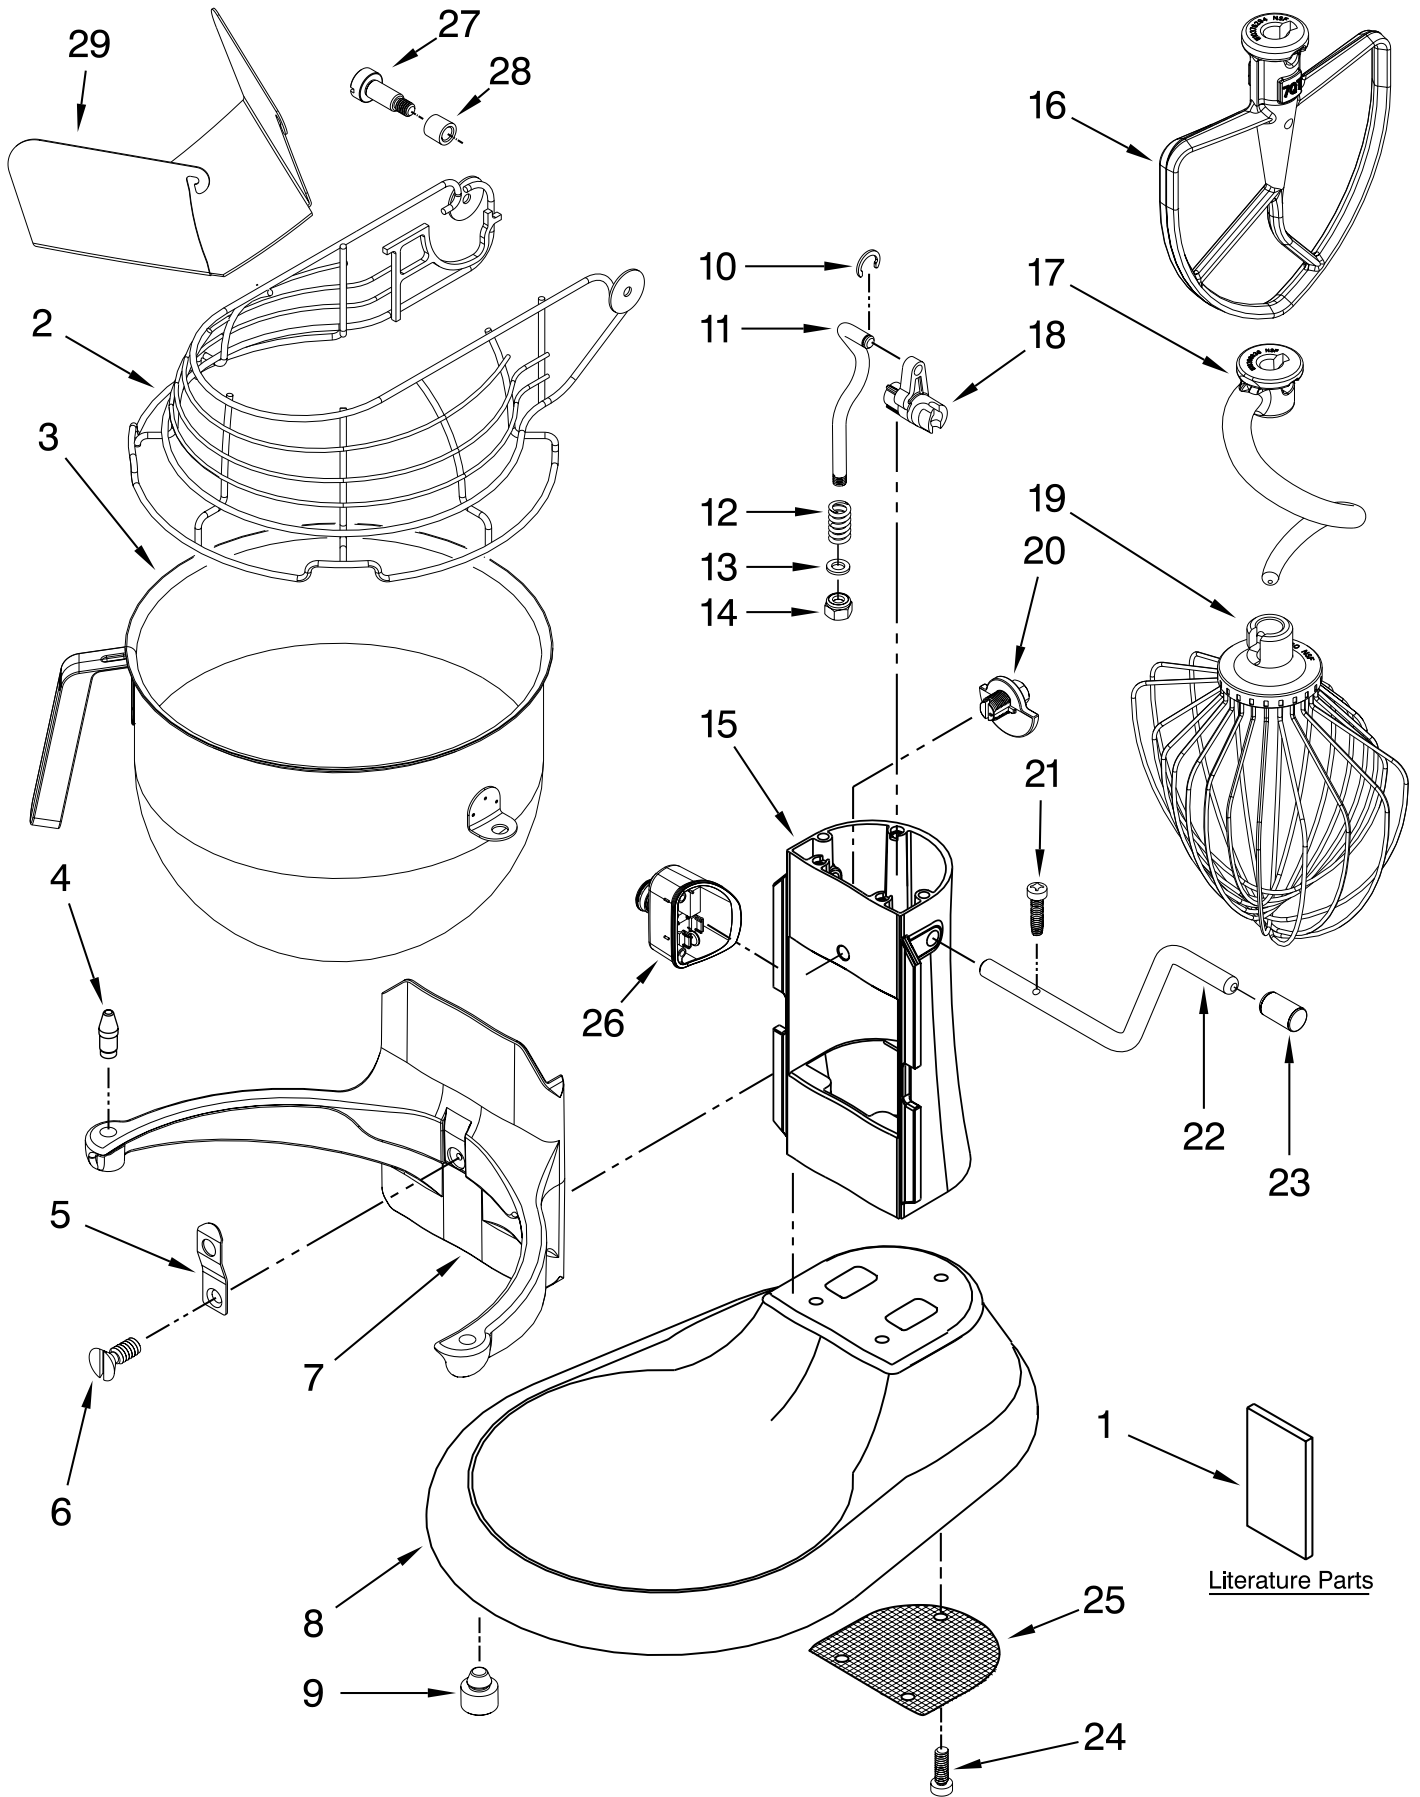

CASE, GEARING AND PLANETARY UNIT

For Model: 5KSM7990XE_0

FOR ORDERING INFORMATION REFER TO PARTS PRICE LIST

CASE, GEARING AND PLANETARY UNIT

For Model: 5KSM7990XE__0

Illus.	Part	
No.	No.	DESCRIPTION
1	**	Gearcase Motor Housing
2	W10395280	Cap, Attachment Hub, Hinged
3	**	Band, Trim
4	W10351843	Screw
5	W10305968	Holder, Control
6	**	Lower Gearcase
7	W10234493	Gear, Ring & Plate to Planetary
8	3400617	Screw
9	3400814	Screw
10	W10465140	Motor, 230 V Assy w/Transmission
11	3400200	Screw
12	W10307847	Control Assembly
13	W10234531	Pin, Groove
14		Cord, Power
	W10474917	Rubber
15	**	Planetary Assembly
16	9703438	Clip, Retaining
17	9706090	Washer
18	W10234643	Gear, Pinion
19	9707223	Pin, Retaining
20	8533910	Washer
21	9708191	Shaft, Agitator
22	9703680	Clip, Retaining
23		Thumb Screw
	W10360791	Black
24	9704677	Pin, Groove
25	W10417201	Clip, Plug
26	W10448785	RFI Filter

**Refer To Page 3
Color Variation Parts

BASE AND PEDESTAL UNIT

For Model: 5KSM7990XE_0

FOR ORDERING INFORMATION REFER TO PARTS PRICE LIST

BASE AND PEDESTAL UNIT

For Model: 5KSM7990XE__0

Illus.	Part	
No.	No.	DESCRIPTION
1		Literature Parts
	W10308298	Use & Care Guide
	W10463003	Repair Parts List
2	W10308292	Guard, Bowl
3	W10354780	Bowl, 7 Qt.
4	240185	Pin, Bowl Locating
5	9703474	Latch, Bowl Spring
6	3400018	Screw
7	**	Bowl Support
8	**	Base and Foot Assembly
9	9708649	Foot, Rubber
10	9703307	Clip
11	9706787	Rod, Bowl Lift
12	9237	Spring
13	9703439	Washer
14	8533907	Nut
15	**	Column Assembly
16	W10376294	Beater, Flat
17	W10462785	Hook, Dough
18	9706885	Arm, Bowl Lift
19	W10361360	Whip, Wire
20	9703426	Cam, Adjusting
21	3400863	Screw
22	9706788	Handle, Bowl Lift
23	W10391115	Cap, Handle
24	3400200	Screw
25	9706814	Screen, Vent
26	W10461707	Module, Stop
27	W10308293	Pin, Guard
28	W10445096	Sleeve, Guard
29	W10448698	Chute, Pouring