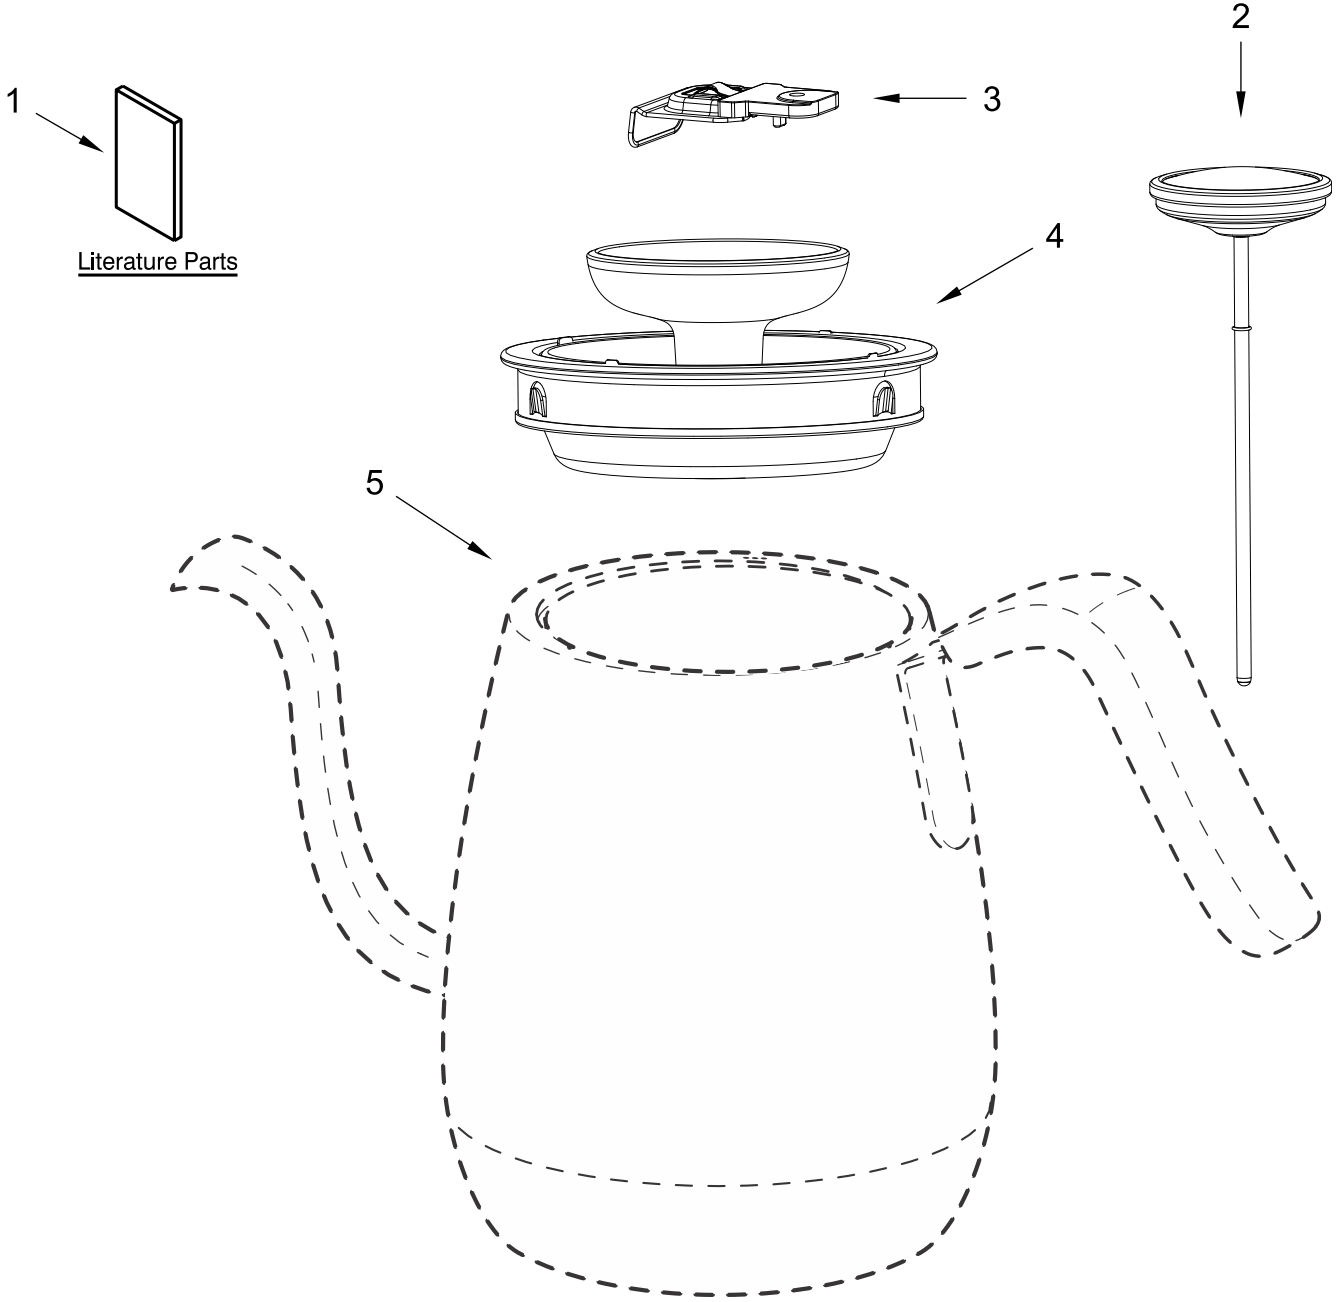

KitchenAid®

KETTLE
(Europe / United Kingdom)

MODELS:

5KEK1032ESS0 (Stainless - Digital)

5KEK1032BSS0 (Stainless - Digital)

UNIT PARTS

UNIT PARTS

<u>Illus. No.</u>	<u>Part No.</u>	<u>Description</u>	<u>Illus. No.</u>	<u>Part No.</u>	<u>Description</u>	<u>Illus. No.</u>	<u>Part No.</u>	<u>Description</u>
1		Literature Parts	4	W11302585	Lid Assembly (Mechanical & Digital)	5		Kettle (Not Serviced)
	W11030459	Use & Care Guide (Digital)						FOLLOWING PARTS NOT ILLUSTRATED OR SERVICED:
2	W11112646	Temperature Gauge						Kettle Base w/ Power Cord
3	W11112649	Flow Control Bracket						