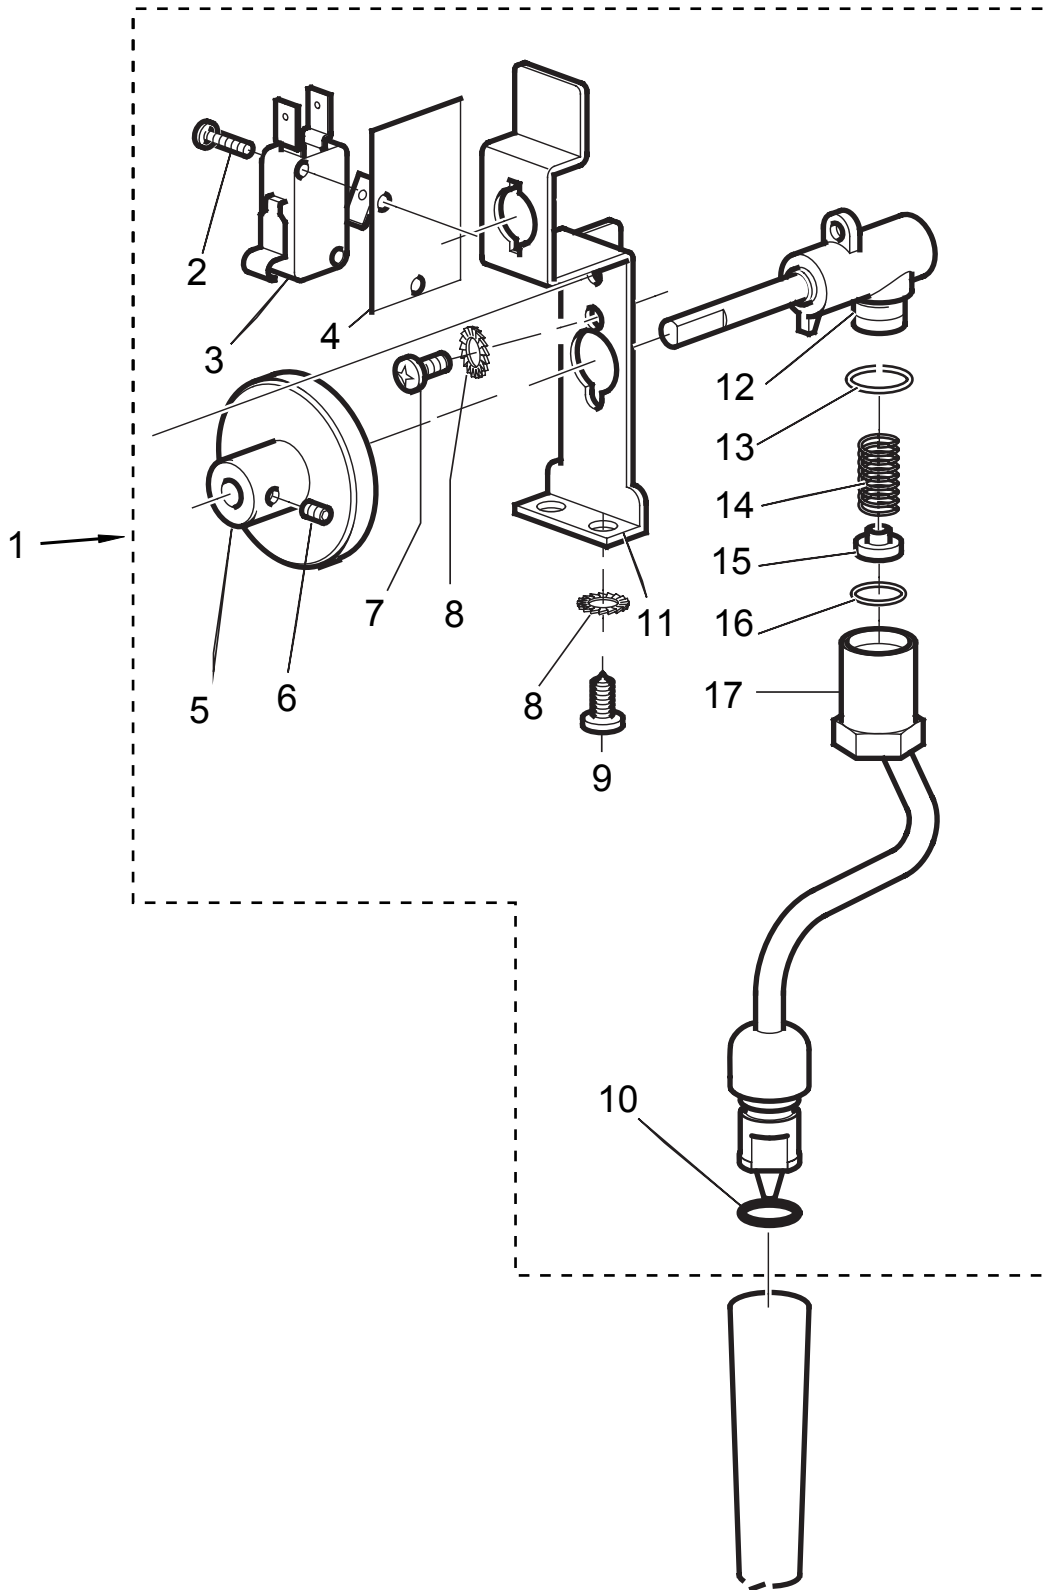

STEAM GROUP ASSEMBLY

STEAM GROUP ASSEMBLY

<u>Illus.</u> <u>No.</u>	<u>Part No.</u>	<u>Description</u>
1	W10756669	Steam Group Assembly
2	800002200	M3X14 Galv Screw
3	53100050000	Micro
4	800000400	Insulating Plate
5	4310048000	Micro Operating Cam
6	800004000	M4X6 Burn Screw
7	100037001	M4X8 Galv Screw
8	800003900	Tab Washer D4 Galv type 4

<u>Illus.</u> <u>No.</u>	<u>Part No.</u>	<u>Description</u>
9	800002100	T-Screw 3,5X9,5 Nickel- Plated
10	800002900	O-Ring 108 EPDM
11	4310020000	Internal Steam Side Bracket
12	8310019010	Steam Cock Assembly
13	800002400	O-Ring 114 EPDM
14	4310024000	Spring For Joint
15	800001300	Joint Bush

<u>Illus.</u> <u>No.</u>	<u>Part No.</u>	<u>Description</u>
16	800002500	O-Ring 109 EPDM
17	800001400	Steam Pipe Assembly