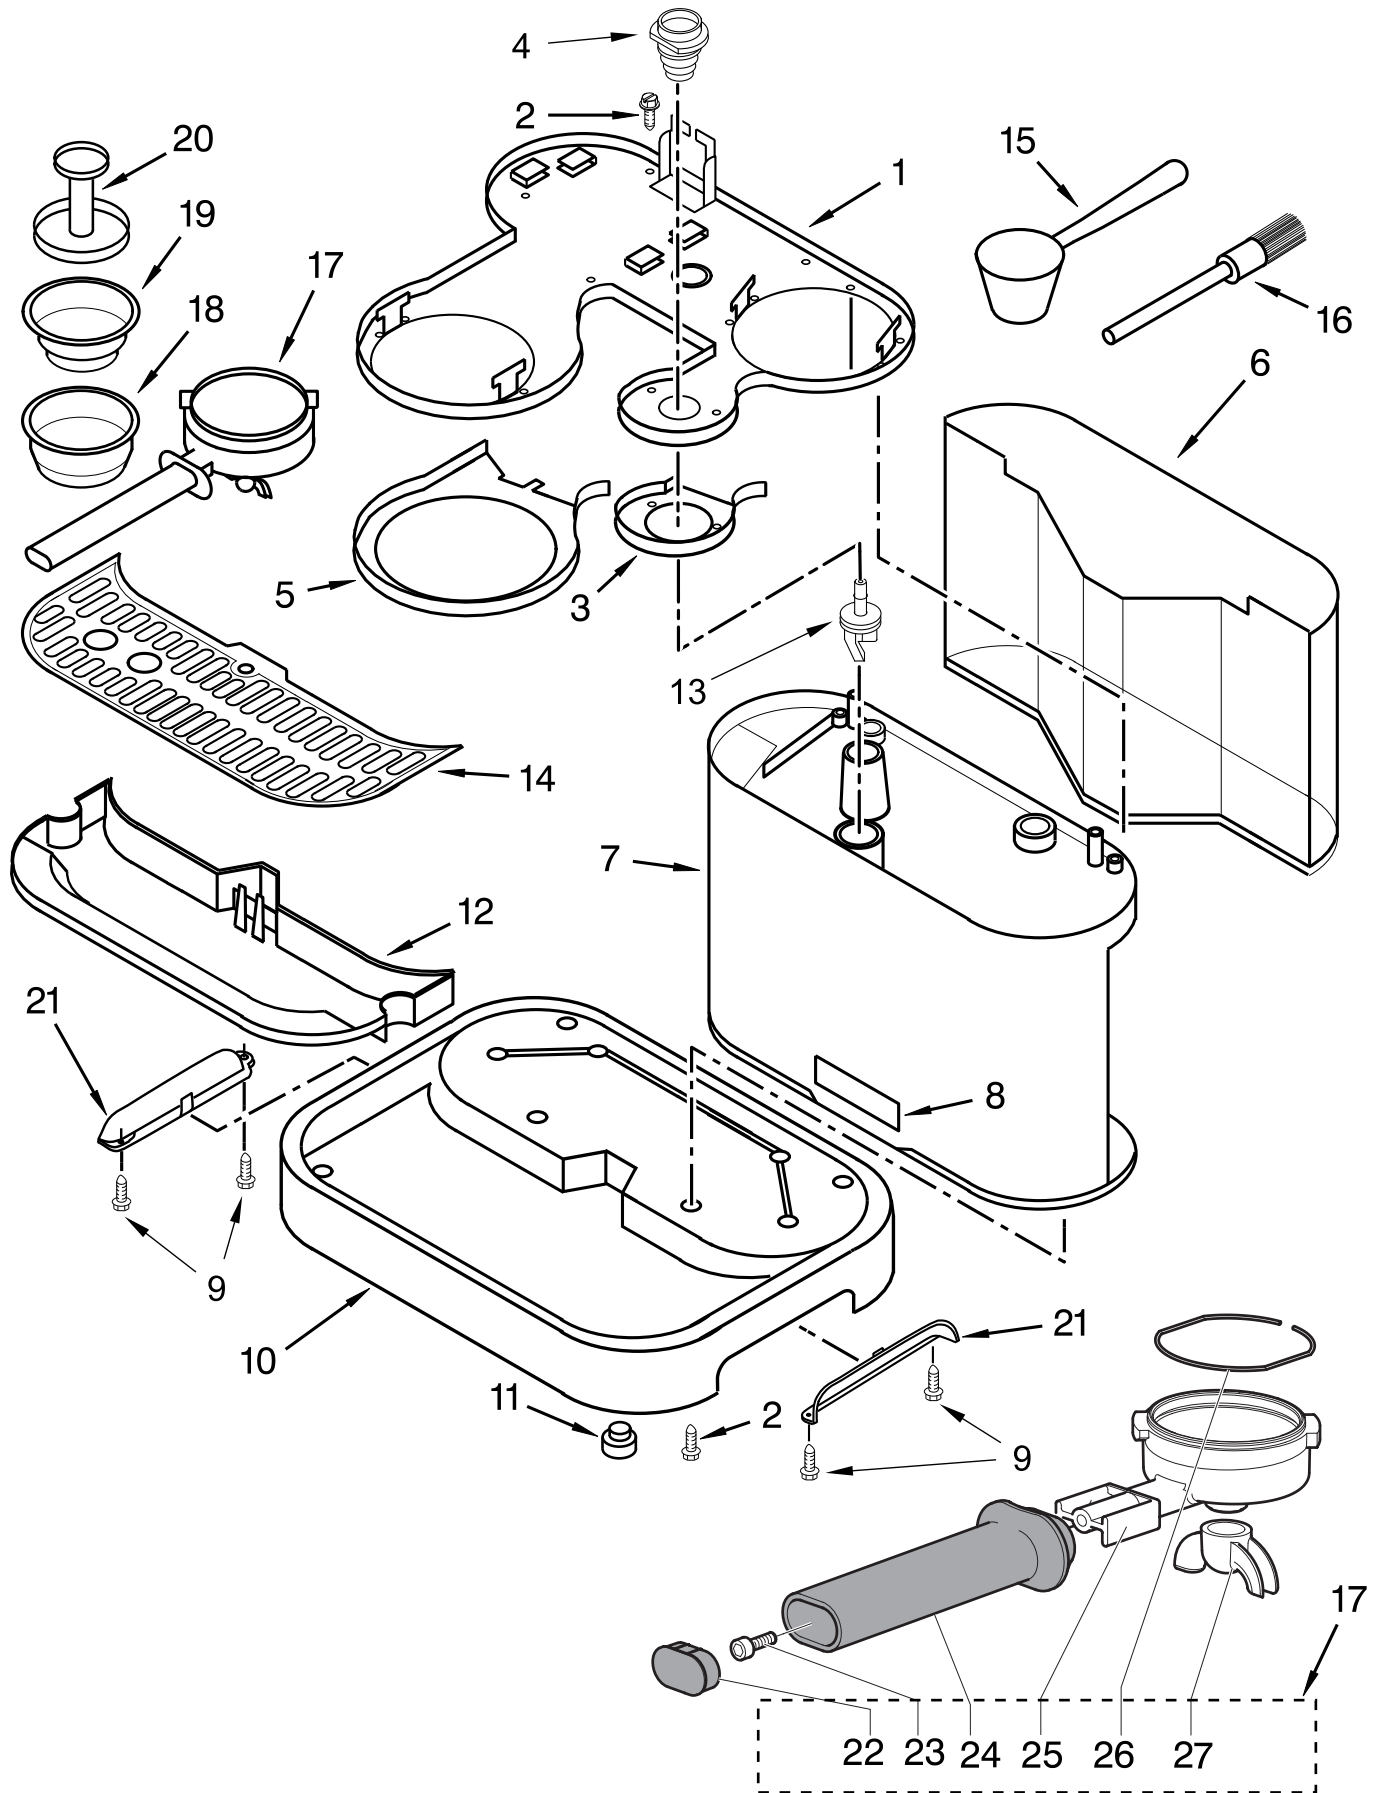

STEAM GROUP ASSEMBLY

<u>Illus.</u> <u>No.</u>	<u>Part No.</u>	<u>Description</u>
1	W10756669	Steam Group Assembly
2	800002200	M3X14 Galv Screw
3	53100050000	Micro
4	800000400	Insulating Plate
5	4310048000	Micro Operating Cam
6	800004000	M4X6 Burn Screw
7	100037001	M4X8 Galv Screw
8	800003900	Tab Washer D4 Galv type 4

<u>Illus.</u> <u>No.</u>	<u>Part No.</u>	<u>Description</u>
9	800002100	T-Screw 3,5X9,5 Nickel- Plated
10	800002900	O-Ring 108 EPDM
11	4310020000	Internal Steam Side Bracket
12	8310019010	Steam Cock Assembly
13	800002400	O-Ring 114 EPDM
14	4310024000	Spring For Joint
15	800001300	Joint Bush

<u>Illus.</u> <u>No.</u>	<u>Part No.</u>	<u>Description</u>
16	800002500	O-Ring 109 EPDM
17	800001400	Steam Pipe Assembly

LOWER HOUSING AND BASE PARTS