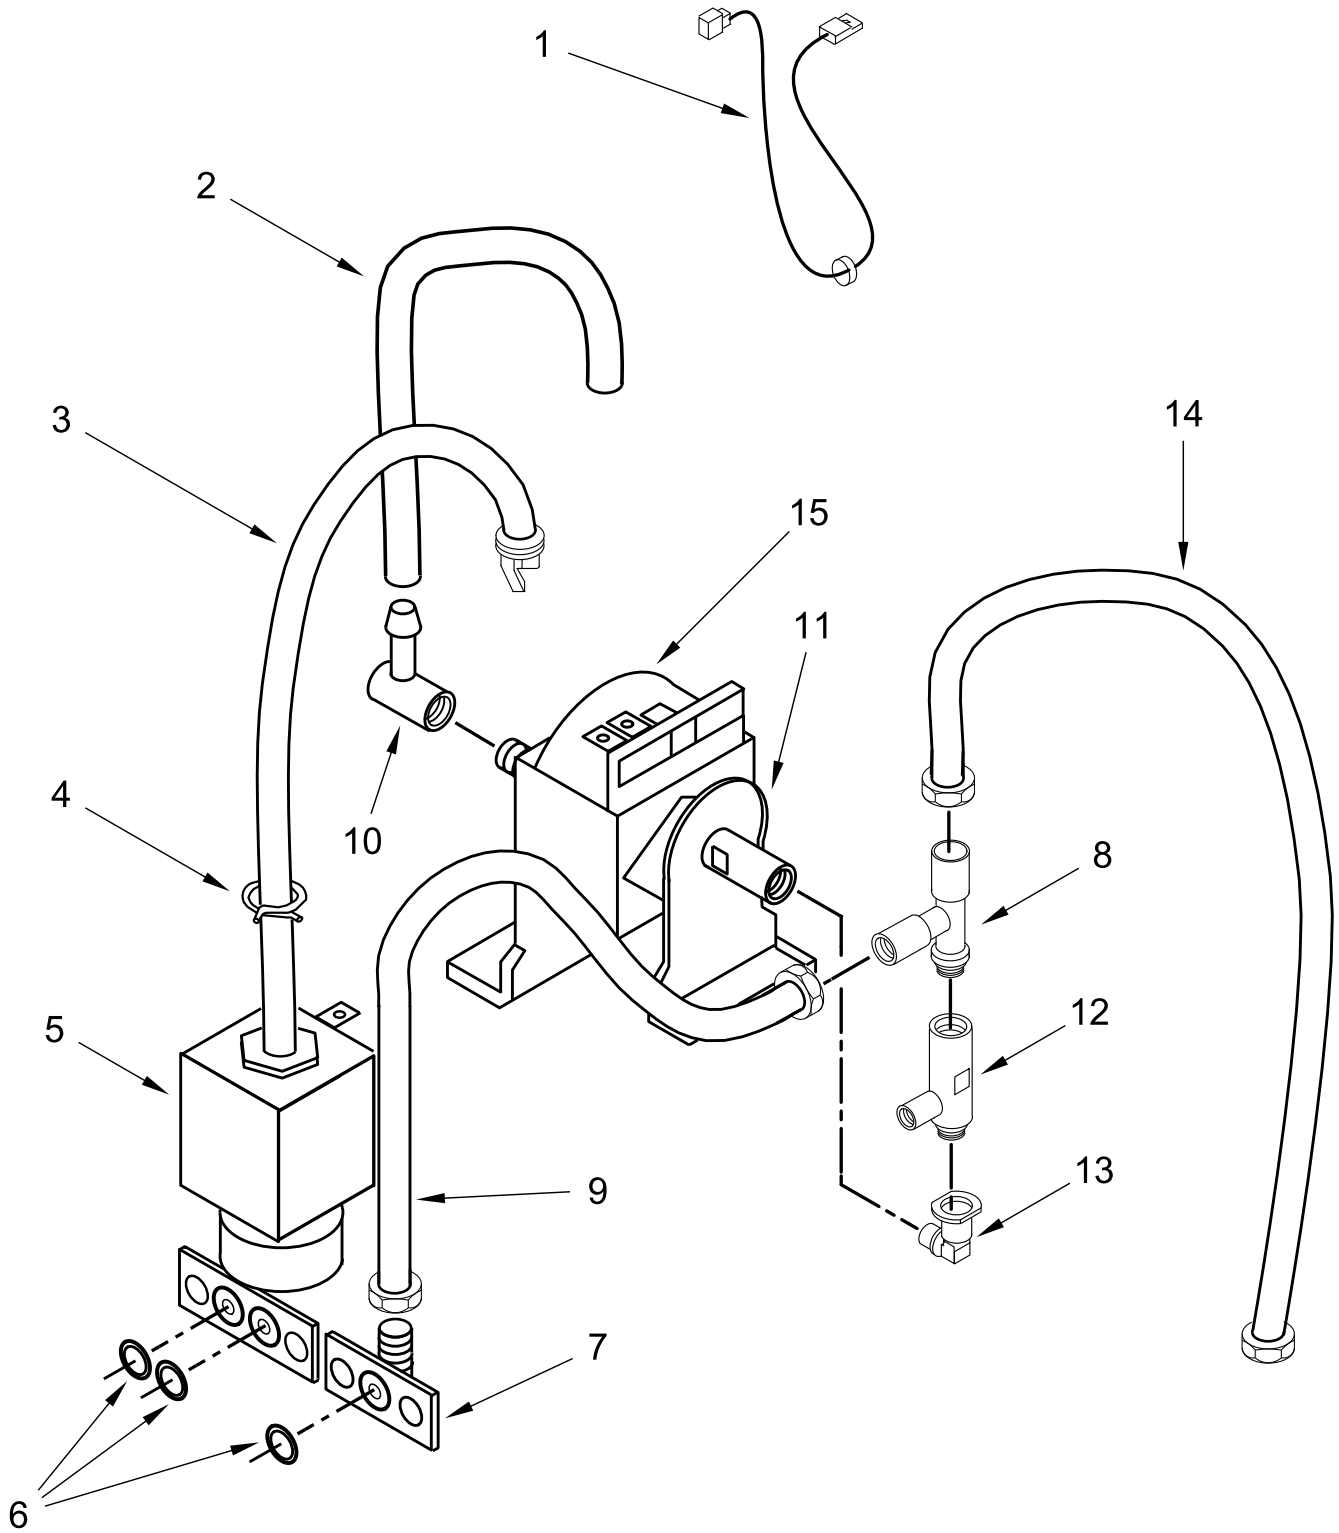

PUMP ASSEMBLY PARTS

PUMP ASSEMBLY PARTS

<u>Illus.</u> <u>No.</u>	<u>Part No.</u>	<u>Description</u>
1	W10756878	Fitting, Pump Thermostat
2	W10756791	Pipe, Suction
3	W10756792	Pipe SL
4	W10756755	Clamp, Hose
5		Valve, 3 Way Solenoid
	W10756812	US
	W10756754	European/Australian

<u>Illus.</u> <u>No.</u>	<u>Part No.</u>	<u>Description</u>
6	W10756753	Gasket
7	W10756857	Fitting, Input
8	W10756881	Plug, Double Nickel
9	W10756672	Pipe Assembly
10	W10756876	Connector, Suction Pump
11	W10756795	Support, Pump
12	W10756883	Valve, S3

<u>Illus.</u> <u>No.</u>	<u>Part No.</u>	<u>Description</u>
13	W10756886	Fitting, 90 Degree
14	W10756887	Pipe Assembly, S3 Valve to Steamer Pump Assembly
15	W10756877	US
	W10756875	European/Australian