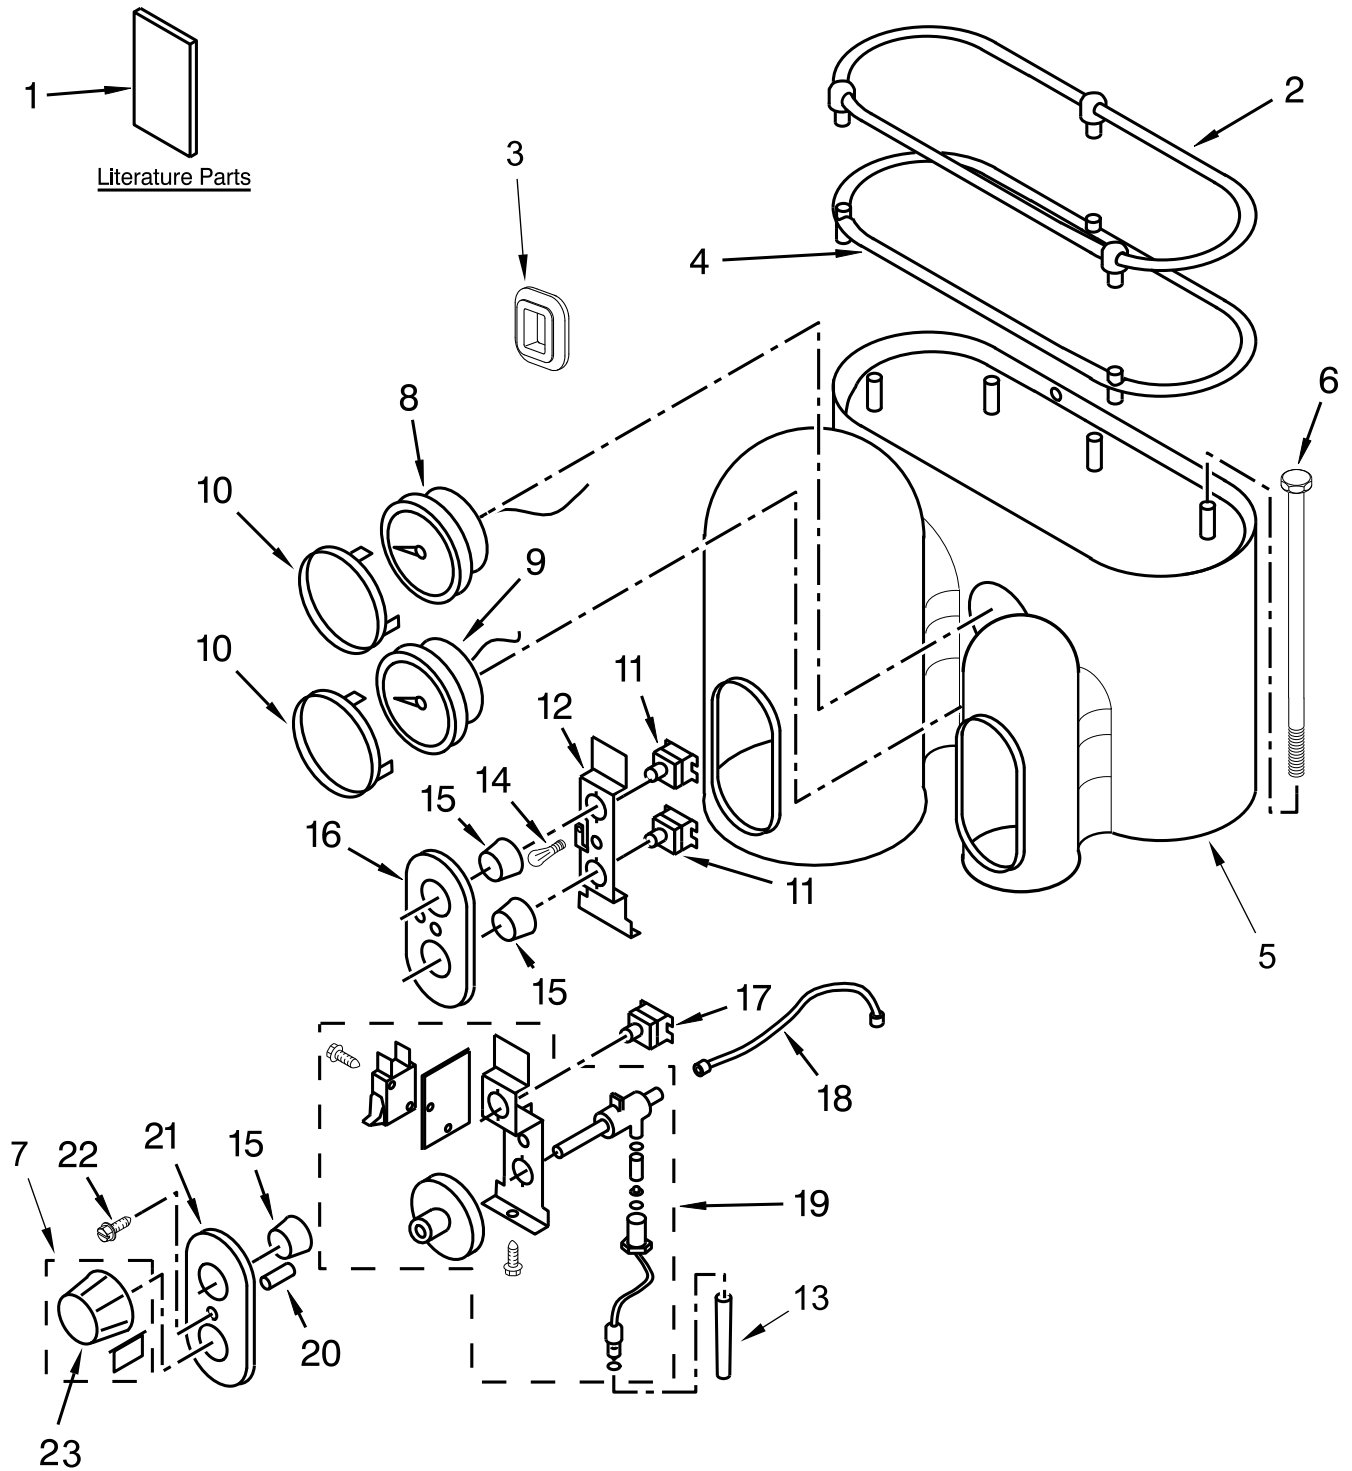

# UPPER HOUSING AND CONTROL PARTS

<u>Illus. No.</u>	<u>Part No.</u>	<u>Description</u>	<u>Illus. No.</u>	<u>Part No.</u>	<u>Description</u>	<u>Illus. No.</u>	<u>Part No.</u>	<u>Description</u>
1		Literature Parts	8		Gauge, Coffee	15	W10756854	Button, Switch
	W10623423	Use & Care Guide (US)		W10756862	US	16		Bezel, Coffee
	W10699685	Use & Care Guide (Australian)		W10756859	European/Australian		W10756865	US
2	W10756872	Cup Guard Assembly	9		Gauge, Steam		W10756864	European/Australian
3	W10756858	Protector, Socket		W10756863	US	17	W10756684	Switch, Hot Water
4	W10756833	Lid, Tank		W10756861	European/Australian	18	W10756671	Pipe Assembly, Steam Group to Steam Body
5		Cabinet - Upper	10	W10756856	Ring, Trim Gauge			Pipe
	W10756830	Onyx Black	11		Switch, On/Off	19	W10756669	Steam Group Assembly
	W10756829	Medallion Silver		W10756683	Main	20	W10756674	Spacer, Knob
	W10756832	Frosted Pearl		W10756800	Coffee	21		Bezel, Steam
	W10756828	Empire Red	12	W10756845	Bracket, Switch		W10756869	US
	W10756831	Candy Apple	13	W10756816	Tip, Frothing		W10756867	European/Australian
	W10756827	Almond Cream	14		Light & Wire Assembly	22	W10760656	Screw
6	W10756681	Rod, Connecting		W10756874	US	23	4310019000	Steam Handle
7	W10756844	Knob & Clip Assembly		W10756873	European/Australian			

<u>Illus.</u> <u>No.</u>	<u>Part No.</u>	<u>Description</u>
9	800002100	T-Screw 3,5X9,5 Nickel- Plated
10	800002900	O-Ring 108 EPDM
11	4310020000	Internal Steam Side Bracket
12	8310019010	Steam Cock Assembly
13	800002400	O-Ring 114 EPDM
14	4310024000	Spring For Joint
15	800001300	Joint Bush

# PUMP ASSEMBLY PARTS