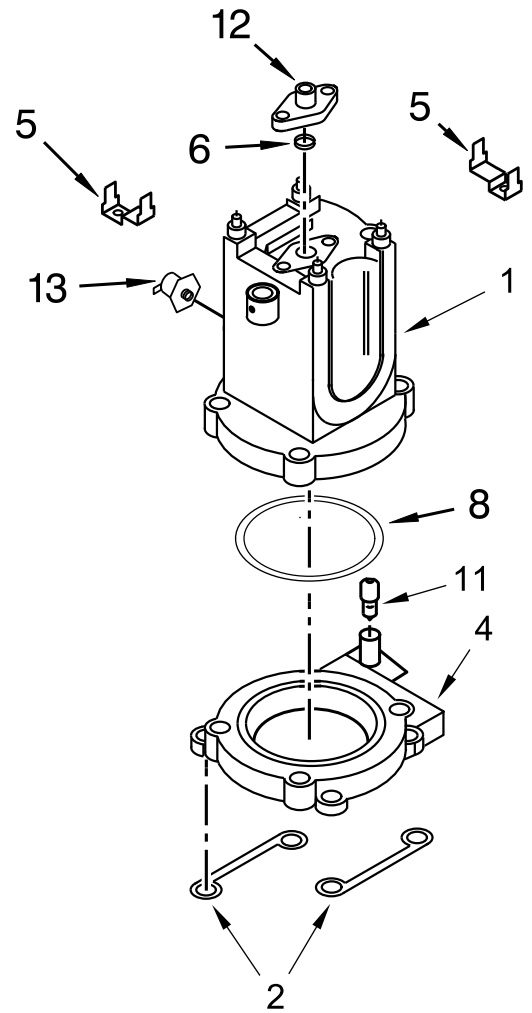

COFFEE AND STEAM BOILER PARTS

COFFEE AND STEAM BOILER PARTS

<u>Illus.</u> <u>No.</u>	<u>Part No.</u>	<u>Description</u>	<u>Illus.</u> <u>No.</u>	<u>Part No.</u>	<u>Description</u>	<u>Illus.</u> <u>No.</u>	<u>Part No.</u>	<u>Description</u>
1	W10756707	Boiler Assembly, Coffee/Steam	6	W10756704	Gasket	11	W10756677	Fitting, Steam Boiler Flange
2	W10756673	Gasket, Insulating	7	W10756706	Thermostat, Coffee	12	W10756842	Body, Steam Pipe
3	W10756843	Support, Gauge Sensor (Coffee)	8	W10756810	Gasket	13	W10756796	Thermostat, Steam
4	W10756841	Flange, Steam Boiler	9	W10756675	Pipe, Copper (Coffee)	14	800005900	Screw
5	W10756702	Clamp, Thermo Fuse	10	W10756708	Flange, Coffee Boiler