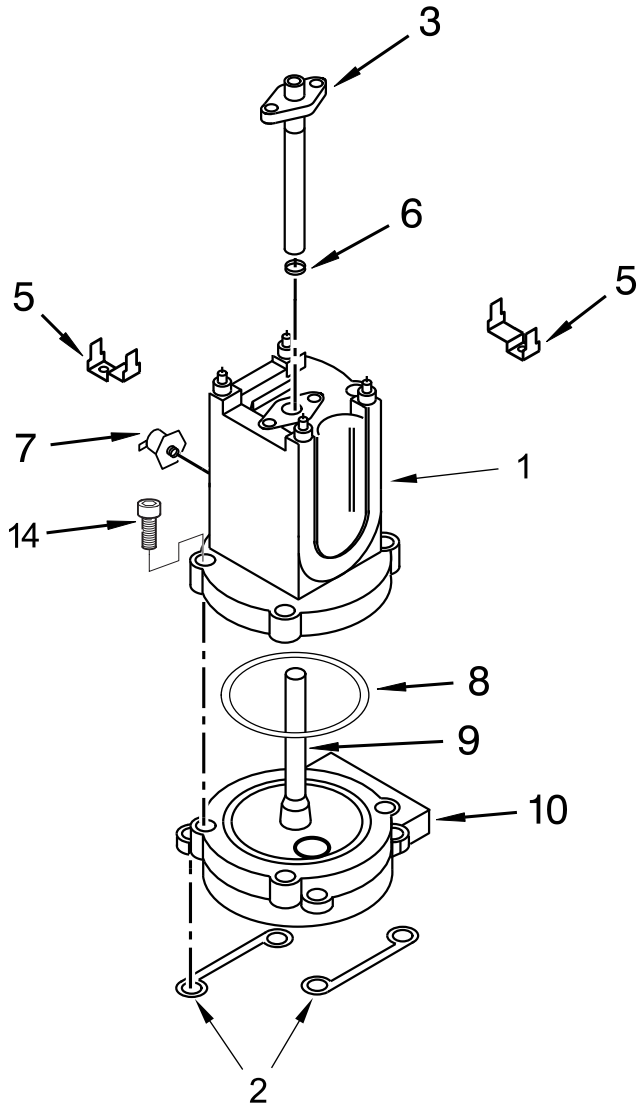

COFFEE AND STEAM BOILER PARTS

COFFEE AND STEAM BOILER PARTS

<u>Illus.</u> <u>No.</u>	<u>Part No.</u>	<u>Description</u>	<u>Illus.</u> <u>No.</u>	<u>Part No.</u>	<u>Description</u>	<u>Illus.</u> <u>No.</u>	<u>Part No.</u>	<u>Description</u>
1	W10756707	Boiler Assembly, Coffee/Steam	6	W10756704	Gasket	11	W10756677	Fitting, Steam Boiler Flange
2	W10756673	Gasket, Insulating	7	W10756706	Thermostat, Coffee	12	W10756842	Body, Steam Pipe
3	W10756843	Support, Gauge Sensor (Coffee)	8	W10756810	Gasket	13	W10756796	Thermostat, Steam
4	W10756841	Flange, Steam Boiler	9	W10756675	Pipe, Copper (Coffee)	14	800005900	Screw
5	W10756702	Clamp, Thermo Fuse	10	W10756708	Flange, Coffee Boiler