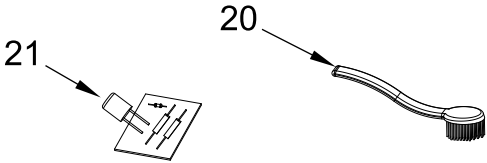

EASY CLEAN JUICER

MODELS:

5KVJ0333ECA0 (Candy Apple - European)
5KVJ0333EER0 (Empire Red - European)
5KVJ0333EMS0 (Medallion Silver - European)
5KVJ0333EOB0 (Onyx Black - European)
5KVJ0333BCA0 (Candy Apple - Britain)
5KVJ0333BER0 (Empire Red - Britain)
5KVJ0333BMS0 (Medallion Silver - Britain)
5KVJ0333BOB0 (Onyx Black - Britain)

MOTOR AND MAIN ASSEMBLY PARTS

MOTOR AND MAIN ASSEMBLY PARTS

<u>Illus. No.</u>	<u>Part No.</u>	<u>Description</u>
1		Literature Parts
	W10673583	Use and Care Guide
2	W10763075	Screw
3	W10763032	Screw
4	W10763033	Switch, Micro
5	W10763034	Switch, Micro
6	W10763035	Switch, Micro
7	W10763036	Cover, Push Switch
8	W10763037	Cover, Push Switch
9	W10763038	Spring, Slider
10	W10763041	Ring, Decorative
11	W10763042	Cover, Rotate Switch
12	W10763043	Cover, Rotate Switch
13	W10763044	Spring
14	W10763047	Clip, Lock

<u>Illus. No.</u>	<u>Part No.</u>	<u>Description</u>
30	W10788807	Base Assembly (Includes Trimband)
31	W10763066	Screw
32	W10763067	Washer
33	W10762667	Cord, Power (Black)
34	W10763025	Switch, Actuator
35		Lower Body Housing
	W10763487	Candy Apple
	W10763485	Empire Red
	W10763486	Medallion Silver
	W10763484	Onyx Black

ATTACHMENT PARTS

ATTACHMENT PARTS

<u>Illus.</u> <u>No.</u>	<u>Part No.</u>	<u>Description</u>	<u>Illus.</u> <u>No.</u>	<u>Part No.</u>	<u>Description</u>	<u>Illus.</u> <u>No.</u>	<u>Part No.</u>	<u>Description</u>
1	W10788809	Pusher Assembly	5	W10763027	Housing, Upper Body	7	W10763029	Spring
2	W10797414	Lid Assembly	6	W10763028	Support, Interlock Rod	8	W10788805	Container Assembly, Juice
3	W10788803	Container Assembly, Pulp						
4	W10788804	Housing Assembly, Juice (Includes Spout)						