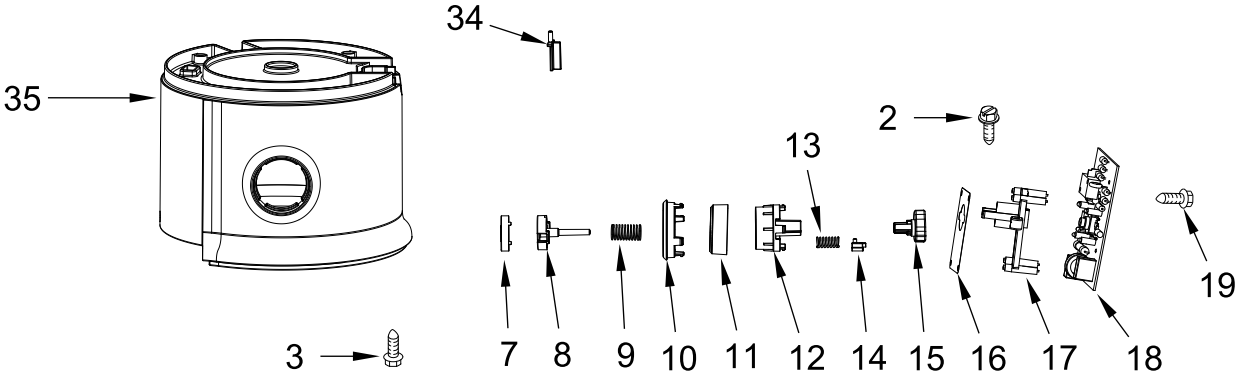

EASY CLEAN JUICER

MODELS:

5KVJ0333ECA0 (Candy Apple - European)
5KVJ0333EER0 (Empire Red - European)
5KVJ0333EMS0 (Medallion Silver - European)
5KVJ0333EOB0 (Onyx Black - European)
5KVJ0333BCA0 (Candy Apple - Britain)
5KVJ0333BER0 (Empire Red - Britain)
5KVJ0333BMS0 (Medallion Silver - Britain)
5KVJ0333BOB0 (Onyx Black - Britain)

MOTOR AND MAIN ASSEMBLY PARTS

MOTOR AND MAIN ASSEMBLY PARTS

<u>Illus. No.</u>	<u>Part No.</u>	<u>Description</u>
1		Literature Parts
	W10673583	Use and Care Guide
2	W10763075	Screw
3	W10763032	Screw
4	W10763033	Switch, Micro
5	W10763034	Switch, Micro
6	W10763035	Switch, Micro
7	W10763036	Cover, Push Switch
8	W10763037	Cover, Push Switch
9	W10763038	Spring, Slider
10	W10763041	Ring, Decorative
11	W10763042	Cover, Rotate Switch
12	W10763043	Cover, Rotate Switch
13	W10763044	Spring
14	W10763047	Clip, Lock

<u>Illus. No.</u>	<u>Part No.</u>	<u>Description</u>
30	W10788807	Base Assembly (Includes Trimband)
31	W10763066	Screw
32	W10763067	Washer
33	W10762667	Cord, Power (Black)
34	W10763025	Switch, Actuator
35		Lower Body Housing
	W10763487	Candy Apple
	W10763485	Empire Red
	W10763486	Medallion Silver
	W10763484	Onyx Black

ATTACHMENT PARTS

ATTACHMENT PARTS

<u>Illus.</u> <u>No.</u>	<u>Part No.</u>	<u>Description</u>	<u>Illus.</u> <u>No.</u>	<u>Part No.</u>	<u>Description</u>	<u>Illus.</u> <u>No.</u>	<u>Part No.</u>	<u>Description</u>
1	W10788809	Pusher Assembly	5	W10763027	Housing, Upper Body	7	W10763029	Spring
2	W10797414	Lid Assembly	6	W10763028	Support, Interlock Rod	8	W10788805	Container Assembly, Juice
3	W10788803	Container Assembly, Pulp						
4	W10788804	Housing Assembly, Juice (Includes Spout)						