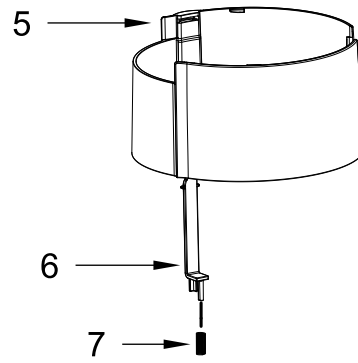

<u>Illus. No.</u>	<u>Part No.</u>	<u>Description</u>
30	W10788807	Base Assembly (Includes Trimband)
31	W10763066	Screw
32	W10763067	Washer
33	W10762667	Cord, Power (Black)
34	W10763025	Switch, Actuator
35		Lower Body Housing
	W10763487	Candy Apple
	W10763485	Empire Red
	W10763486	Medallion Silver
	W10763484	Onyx Black

UNIT PARTS

UNIT PARTS

Illus.

<u>No.</u>	<u>Part No.</u>	<u>Description</u>
1	W10788808	Basket Assembly, Fiber Control
2	W10788799	Coupling, Basket to Ring Assembly
3	W10788800	Ring Assembly, Manual Control

ATTACHMENT PARTS

ATTACHMENT PARTS

<u>Illus.</u> <u>No.</u>	<u>Part No.</u>	<u>Description</u>	<u>Illus.</u> <u>No.</u>	<u>Part No.</u>	<u>Description</u>	<u>Illus.</u> <u>No.</u>	<u>Part No.</u>	<u>Description</u>
1	W10788809	Pusher Assembly	5	W10763027	Housing, Upper Body	7	W10763029	Spring
2	W10797414	Lid Assembly	6	W10763028	Support, Interlock Rod	8	W10788805	Container Assembly, Juice
3	W10788803	Container Assembly, Pulp						
4	W10788804	Housing Assembly, Juice (Includes Spout)						