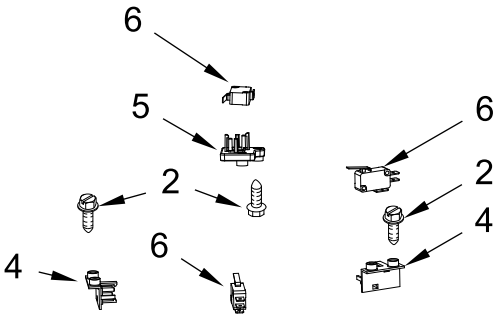

EASY CLEAN JUICER

MODELS:

5KVJ0333ECA0 (Candy Apple - European)
5KVJ0333EER0 (Empire Red - European)
5KVJ0333EMS0 (Medallion Silver - European)
5KVJ0333EOB0 (Onyx Black - European)
5KVJ0333BCA0 (Candy Apple - Britain)
5KVJ0333BER0 (Empire Red - Britain)
5KVJ0333BMS0 (Medallion Silver - Britain)
5KVJ0333BOB0 (Onyx Black - Britain)

MOTOR AND MAIN ASSEMBLY PARTS

MOTOR AND MAIN ASSEMBLY PARTS

<u>Illus. No.</u>	<u>Part No.</u>	<u>Description</u>
1		Literature Parts
	W10673583	Use and Care Guide
2	W10763075	Screw
3	W10763032	Screw
4	W10763033	Switch, Micro
5	W10763034	Switch, Micro
6	W10763035	Switch, Micro
7	W10763036	Cover, Push Switch
8	W10763037	Cover, Push Switch
9	W10763038	Spring, Slider
10	W10763041	Ring, Decorative
11	W10763042	Cover, Rotate Switch
12	W10763043	Cover, Rotate Switch
13	W10763044	Spring
14	W10763047	Clip, Lock

<u>Illus. No.</u>	<u>Part No.</u>	<u>Description</u>
30	W10788807	Base Assembly (Includes Trimband)
31	W10763066	Screw
32	W10763067	Washer
33	W10762667	Cord, Power (Black)
34	W10763025	Switch, Actuator
35		Lower Body Housing
	W10763487	Candy Apple
	W10763485	Empire Red
	W10763486	Medallion Silver
	W10763484	Onyx Black

ATTACHMENT PARTS

ATTACHMENT PARTS

<u>Illus.</u> <u>No.</u>	<u>Part No.</u>	<u>Description</u>	<u>Illus.</u> <u>No.</u>	<u>Part No.</u>	<u>Description</u>	<u>Illus.</u> <u>No.</u>	<u>Part No.</u>	<u>Description</u>
1	W10788809	Pusher Assembly	5	W10763027	Housing, Upper Body	7	W10763029	Spring
2	W10797414	Lid Assembly	6	W10763028	Support, Interlock Rod	8	W10788805	Container Assembly, Juice
3	W10788803	Container Assembly, Pulp						
4	W10788804	Housing Assembly, Juice (Includes Spout)						