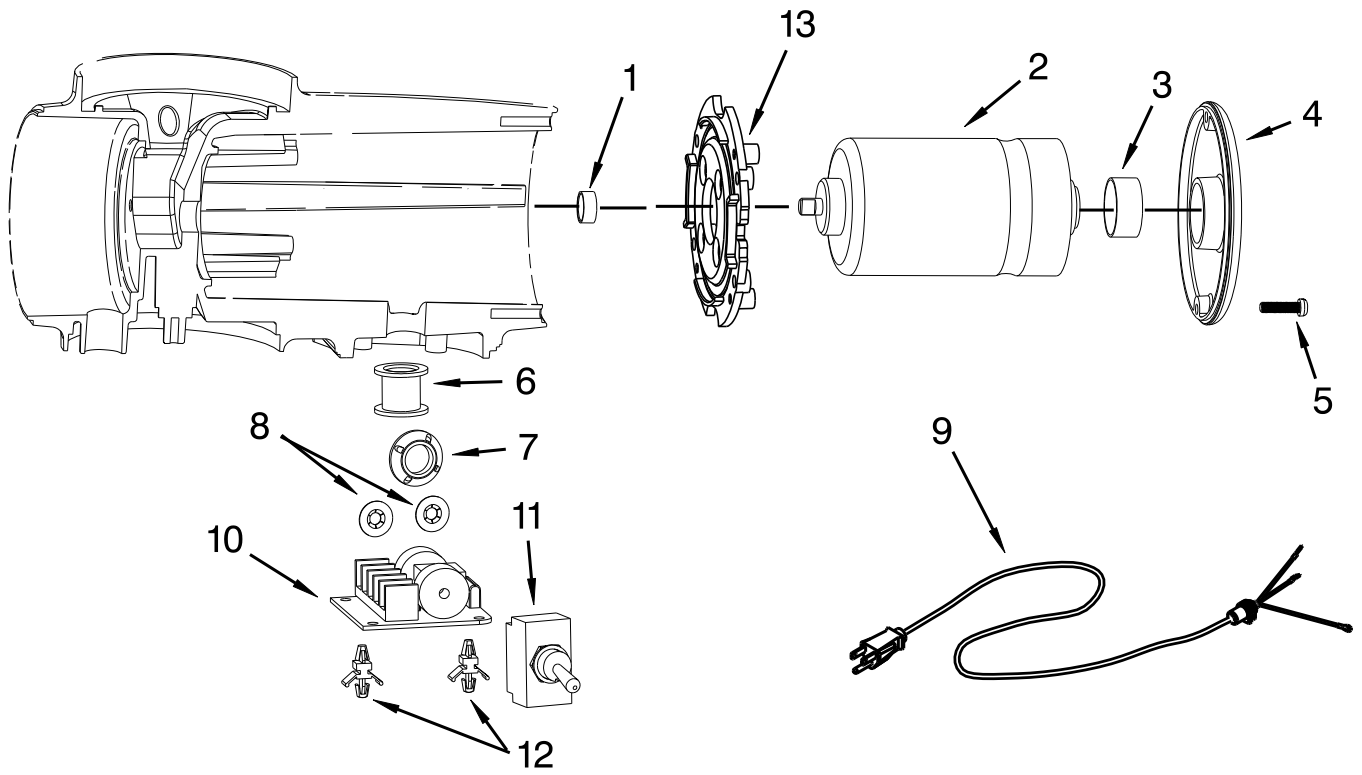

MOTOR AND CONTROL PARTS

MOTOR AND CONTROL PARTS

<u>Illus. No.</u>	<u>Part No.</u>	<u>Description</u>
1	4176707	Bushing, Copper
2		Motor
	W10845881	120 Volt
	W10845883	220 Volt
3	4176726	Seal, Vibration
4		Cap, Motor
	W10845885	Contour Silver
	8212321	Empire Red
	W10217609	Onyx Black
	W10845886	Almond Creme
	W10845884	Medallion Silver
	W10845887	Candy Apple
5	4176755	Screw, Motor Cap

<u>Illus. No.</u>	<u>Part No.</u>	<u>Description</u>
6	4176734	Tube, Housing
7	4176710	Nut, Switch
8	4176713	Lockwasher
9		Power Cord
	4176757	US
	W10845888	Europe/UK
	W10846051	Australia
10		PCB Board
	4176727	120 Volt
	W10845889	220 Volt
11	4176758	Switch, Toggle
12	4176724	Spacer

<u>Illus. No.</u>	<u>Part No.</u>	<u>Description</u>
13	4176720	Plate, Motor
		OPTIONAL PARTS NOT ILLUSTRATED
	4176764	Scoop, Coffee
	4176763	Brush, Cleaning