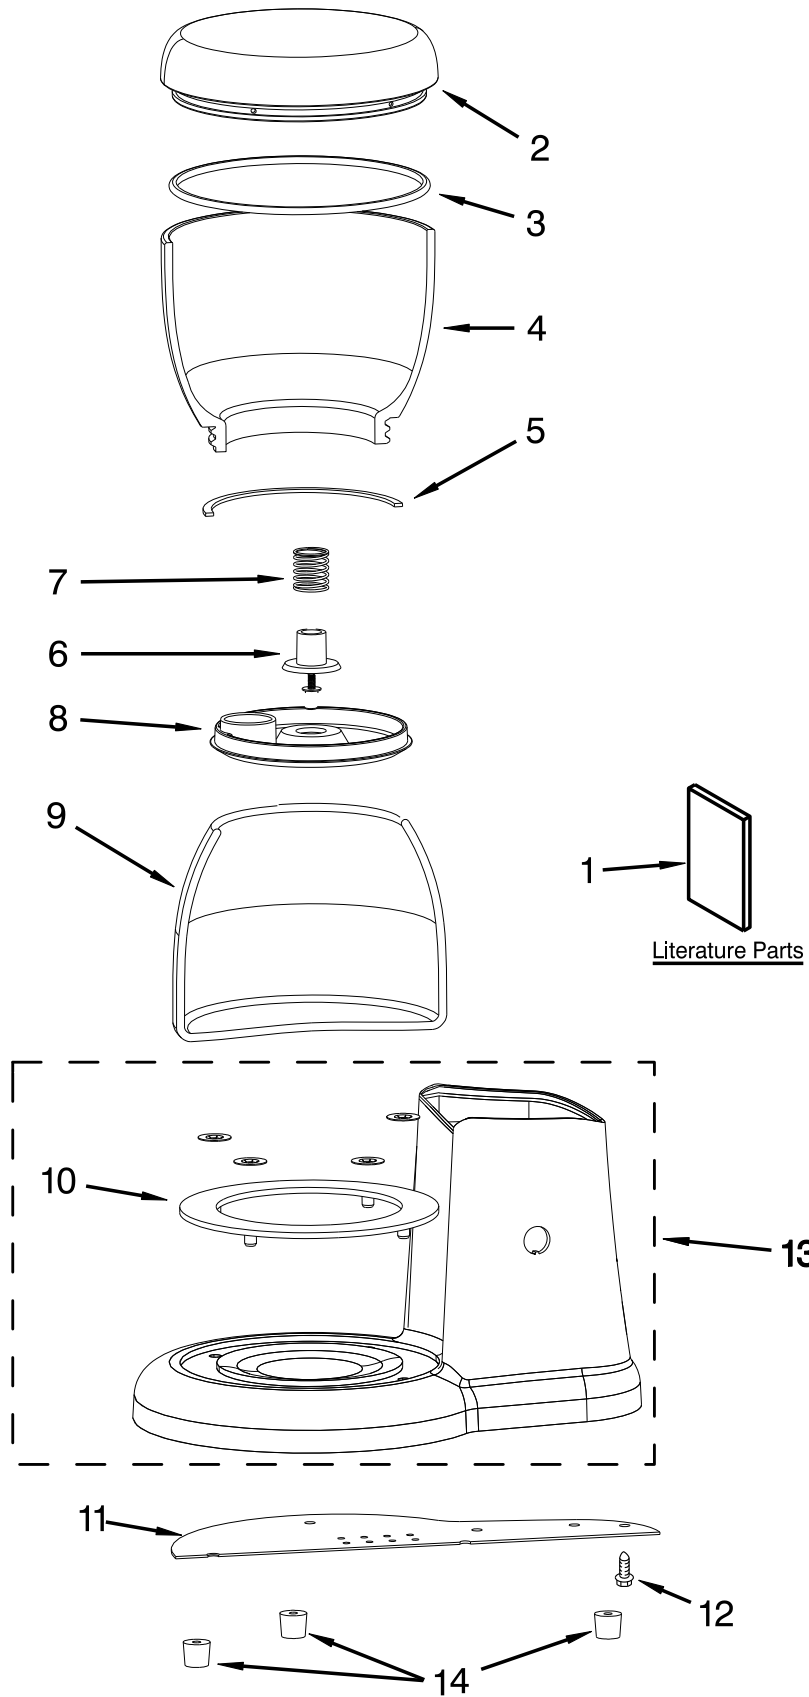

# PEDESTAL AND JAR ASSEMBLY PARTS

# PEDESTAL AND JAR ASSEMBLY PARTS

<u>Illus. No.</u>	<u>Part No.</u>	<u>Description</u>	<u>Illus. No.</u>	<u>Part No.</u>	<u>Description</u>	<u>Illus. No.</u>	<u>Part No.</u>	<u>Description</u>
1		Literature Parts Use & Care Guide	5	4176729	Seal, Bean Jar	13		Base Assembly (Includes Toggle Switch)
	W10779357	US	6	4176723	Nozzle, Holder		W10845871	Contour Silver
	W10779358	Europe	7	4176715	Spring, Housing		W10845866	Empire Red
2	W10845863	Lid, Bean Jar (Includes Item 3)	8	4176721	Cover, Nozzle		W10845867	Onyx Black
3	4176731	O-Ring, Lid	9	4176728	Jar, Coffee Ground		W10845870	Almond Creme
4	W10845861	Jar, Bean (Includes Item 5)	10	4176722	Ring, Abrasion		W10845868	Medallion Silver
			11	4176703	Cover, Baseplate		W10845872	Candy Apple
			12	W10845864	Screw	14	W10845865	Foot, Base