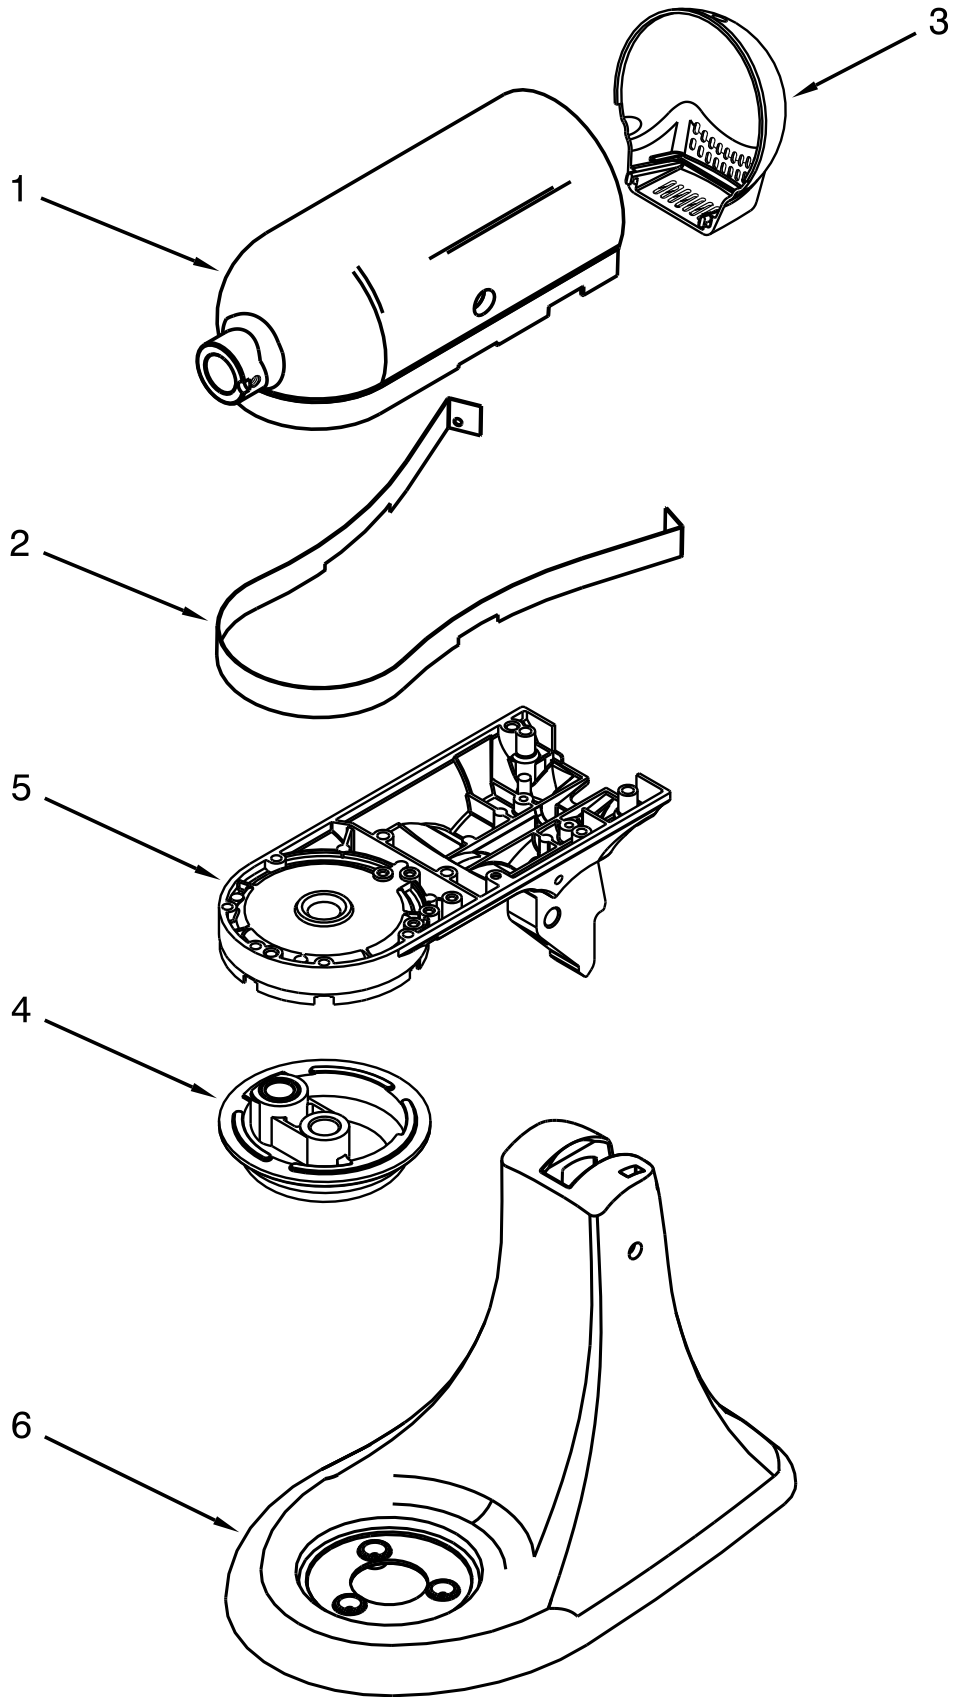

5 QT. STAND MIXER ARTISAN TILT HEAD

MODELS:

5KSM125EAC4 (Almond Creme - Europe)
5KSM125ECU4 (Contour Silver - Europe)
5KSM125EER4 (Empire Red - Europe)
5KSM125EOB4 (Onyx Black - Europe)
5KSM125BAC4 (Almond Creme - United Kingdom)
5KSM125BCU4 (Contour Silver - United Kingdom)

5KSM125BER4 (Empire Red - United Kingdom)
5KSM125BOB4 (Onyx Black - United Kingdom)
5KSM125SAC4 (Almond Creme - Switzerland)
5KSM125SCU4 (Contour Silver - Switzerland)
5KSM125SER4 (Empire Red - Switzerland)
5KSM125SOB4 (Onyx Black - Switzerland)

COLOR VARIATION PARTS

COLOR VARIATION PARTS

<u>Illus. No.</u>	<u>Part No.</u>	<u>Description</u>
1		Motor Housing
	240291-16	Almond Creme
	W10350463	Contour Silver
	240291-21	Empire Red
2	240291-13	Onyx Black
		Trim Band
W10863292	Platinum	
3		End Cover
	240253-16	Almond Creme
	W10350456	Contour Silver
	240253-22	Empire Red
	240253-14	Onyx Black

<u>Illus. No.</u>	<u>Part No.</u>	<u>Description</u>
6		Pedestal, w/Feet and Headlock
	9705577	Almond Creme
	W10482478	Contour Silver
	3184280	Empire Red
	3184275	Onyx Black

CASE, GEARING AND PLANETARY UNIT PARTS