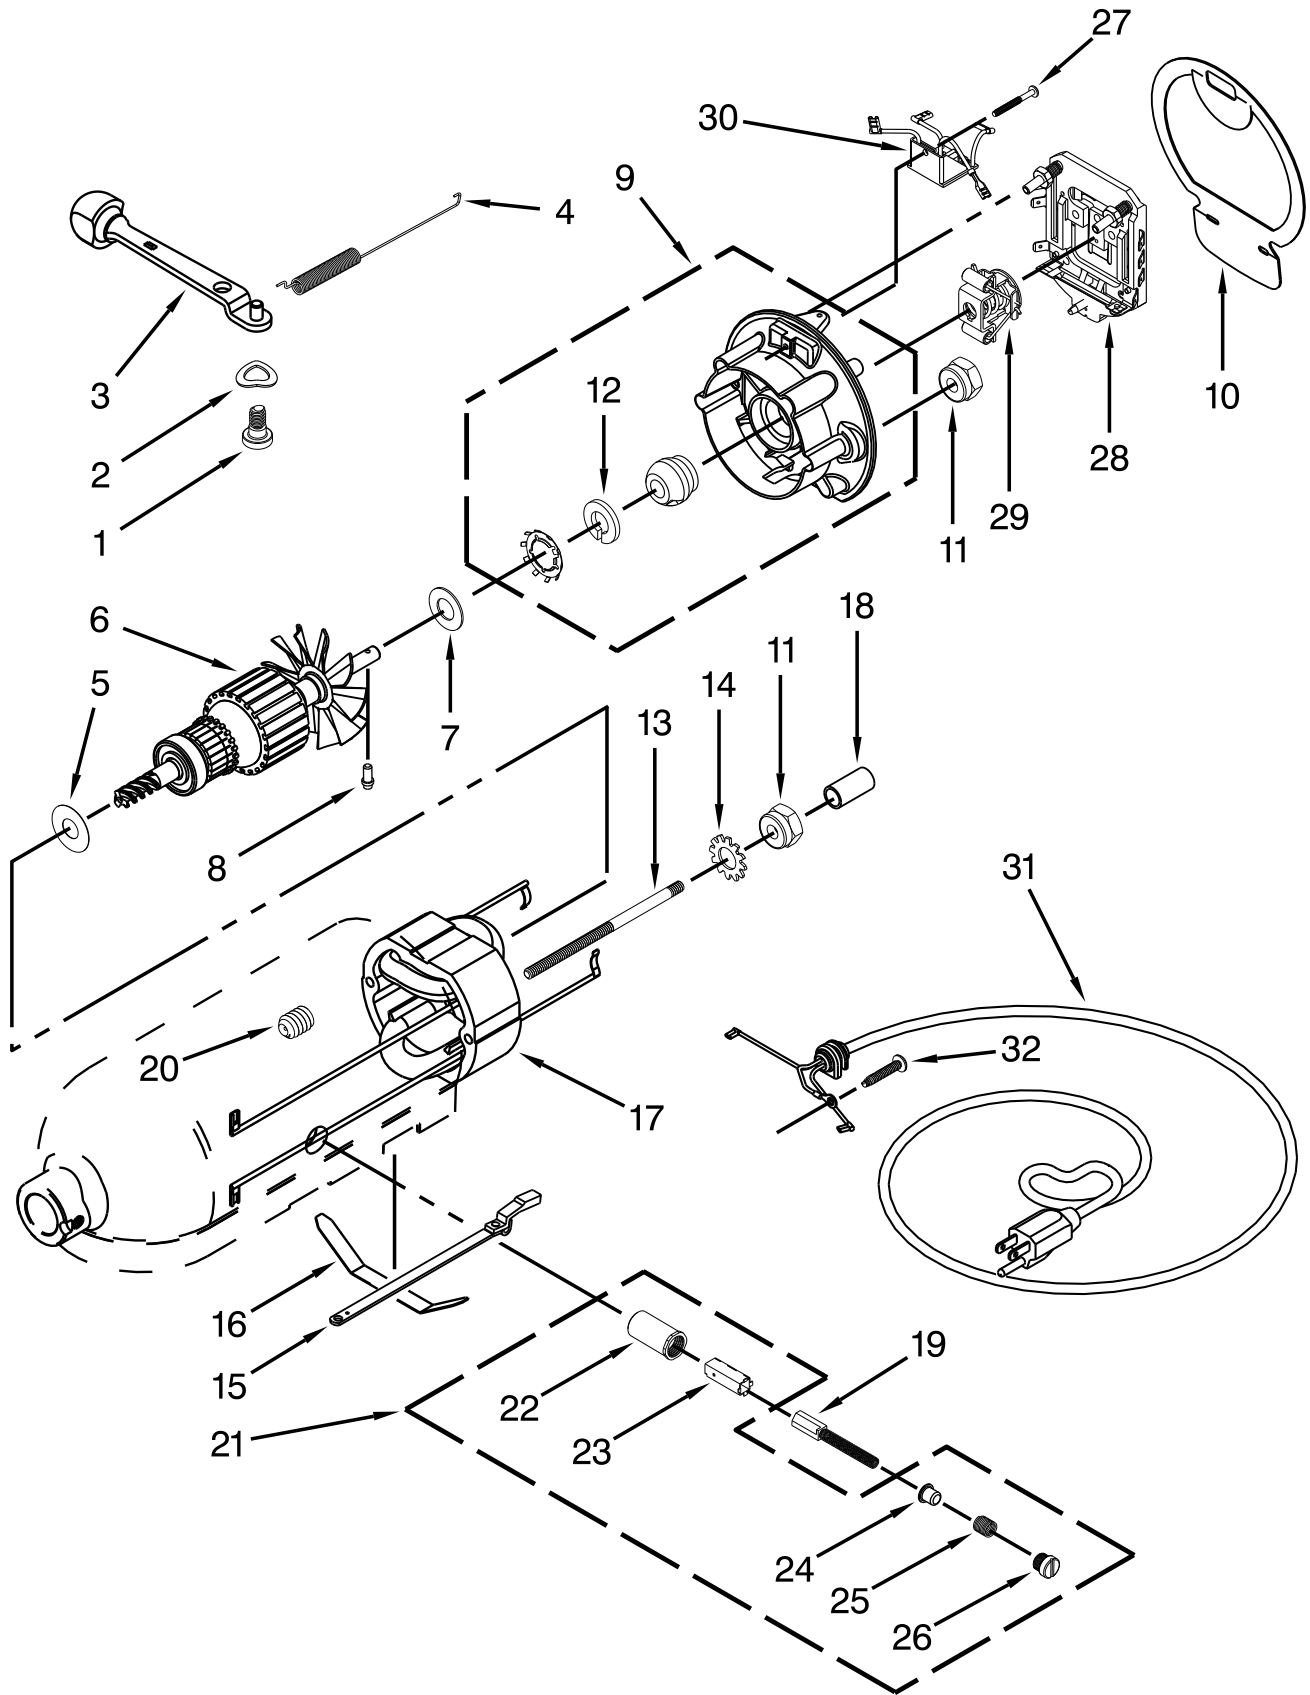

MOTOR AND CONTROL UNIT PARTS

MOTOR AND CONTROL UNIT PARTS

<u>Illus.</u> <u>No.</u>	<u>Part No.</u>	<u>Description</u>	<u>Illus.</u> <u>No.</u>	<u>Part No.</u>	<u>Description</u>	<u>Illus.</u> <u>No.</u>	<u>Part No.</u>	<u>Description</u>
1	110679	Screw	14	W10068270	Washer, Lock	27	W10068260	Screw
2	116241	Washer, Spring	15	3184176	Link, Speed and Cam Assembly	28	W10119326	Control Plate Assembly
3		Control, Speed Assembly	16	240205	Spring, Flat	29	W10330804	Governor Assembly
	9709276	Black	17	W10477033	Field Assembly, 240 Volt	30	W10354309	Phase Control, 230 Volt
4	3183680	Spring, Control Plate	18	241356	Sleeve, Motor Stud	31		Power Cord
5	9704324	Washer, Ball Bearing (Front)	19	W10380496	Brush, Cap and Spring		9702319	Black (Europe)
6	W10477041	Armature and Bearing Assembly, 240 Volt	20	9707926	Screw, Set		W10680983	Black (United Kingdom)
7	W10323376	Washer, Spacing	21	4162546	Brush Holder Assembly		9704390	Black (Switzerland)
8	16998	Stud, Governor Drive	22	3179908	Housing, Brush Holder	32	7101P115-60	Screw, Lever Latch
9	3180526	Bearing and Bracket Assembly	23	240680	Insert, Brush Holder			
10	3184356	Seal, End	24	116286	Spring, Seat-Cap			
11	W10131078	Nut	25	116287	Spring, Cap			
12	3180238	Washer, Felt	26		Cap, Brush Holder			
13	240769	Screw, Stator		3184212	Black