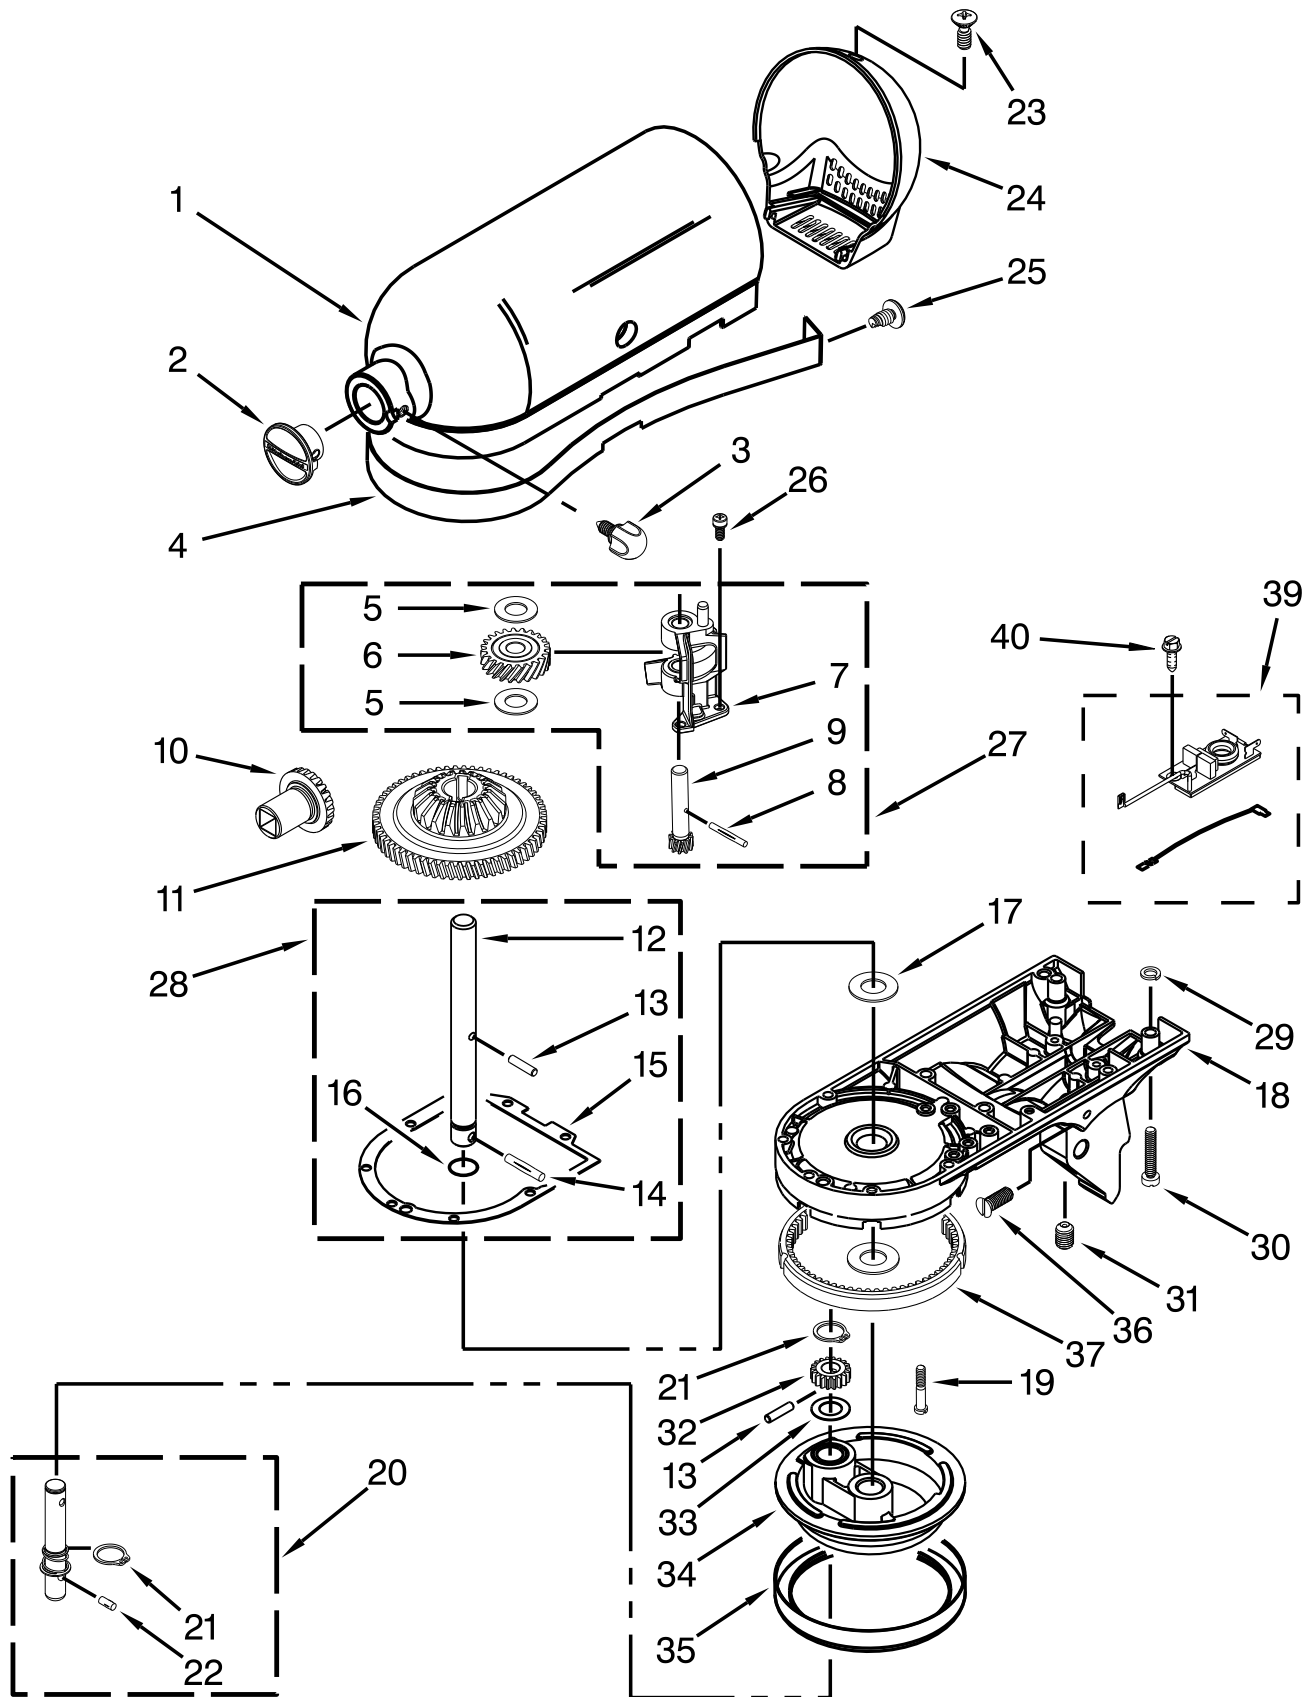

CASE, GEARING AND PLANETARY UNIT PARTS

CASE, GEARING AND PLANETARY UNIT PARTS

<u>Illus. No.</u>	<u>Part No.</u>	<u>Description</u>	<u>Illus. No.</u>	<u>Part No.</u>	<u>Description</u>	<u>Illus. No.</u>	<u>Part No.</u>	<u>Description</u>
1		Gearcase Motor Housing (Refer to Color Variation Parts Page)	14	9705443	Pin, Grooved	29	8533914	Washer, Lock
2	W10753041	Cover, Hub Attachment	15	4162324	Gasket, Transmission	30	9708652	Screw
3		Thumb Screw	16	67500-55	"O" Ring	31	3400203	Screw
	9709194	Black	17	W10323378	Washer	32	9703903	Gear, Pinion
4		Band, Trim (Refer to Color Variation Parts Page)	18		Lower Gear Case (Refer to Color Variation Parts Page)	33	9706090	Washer
5	W10323373	Washer, Fiber	19	9708651	Screw	34		Planetary (Refer to Color Variation Parts Page)
6	W10112253	Gear, Worm	20	243368	Shaft, Agitator	35	240285	Ring, Planetary Drip (Standard)
7	240308	Bracket, Worm Gear and Bearing	21	9703438	Ring, Retaining	36	89411	Screw
8	9705444	Pin, Grooved	22	9704677	Pin, Groove	37	9703904	Gear, Internal
9	240210-2	Gear, Pinion and Shaft	23	241877	Screw	39	9705132	Filter, RFI
10	9705130	Gear, Attachment Hub	24		Cover, End (Refer to Color Variation Parts Page)	40	7101P115-60	Screw, Lever Latch
11	9709627	Gear, Center Bevel Pinion	25	311932	Screw			
12	240026	Shaft, Vertical Center	26	3400022	Screw			
13	240018-1	Pin, Agitator Shaft	27	240309-2	Worm Gear Bracket and Gear Assembly			
			28	4160474	Shaft, Center Agitator Assembly