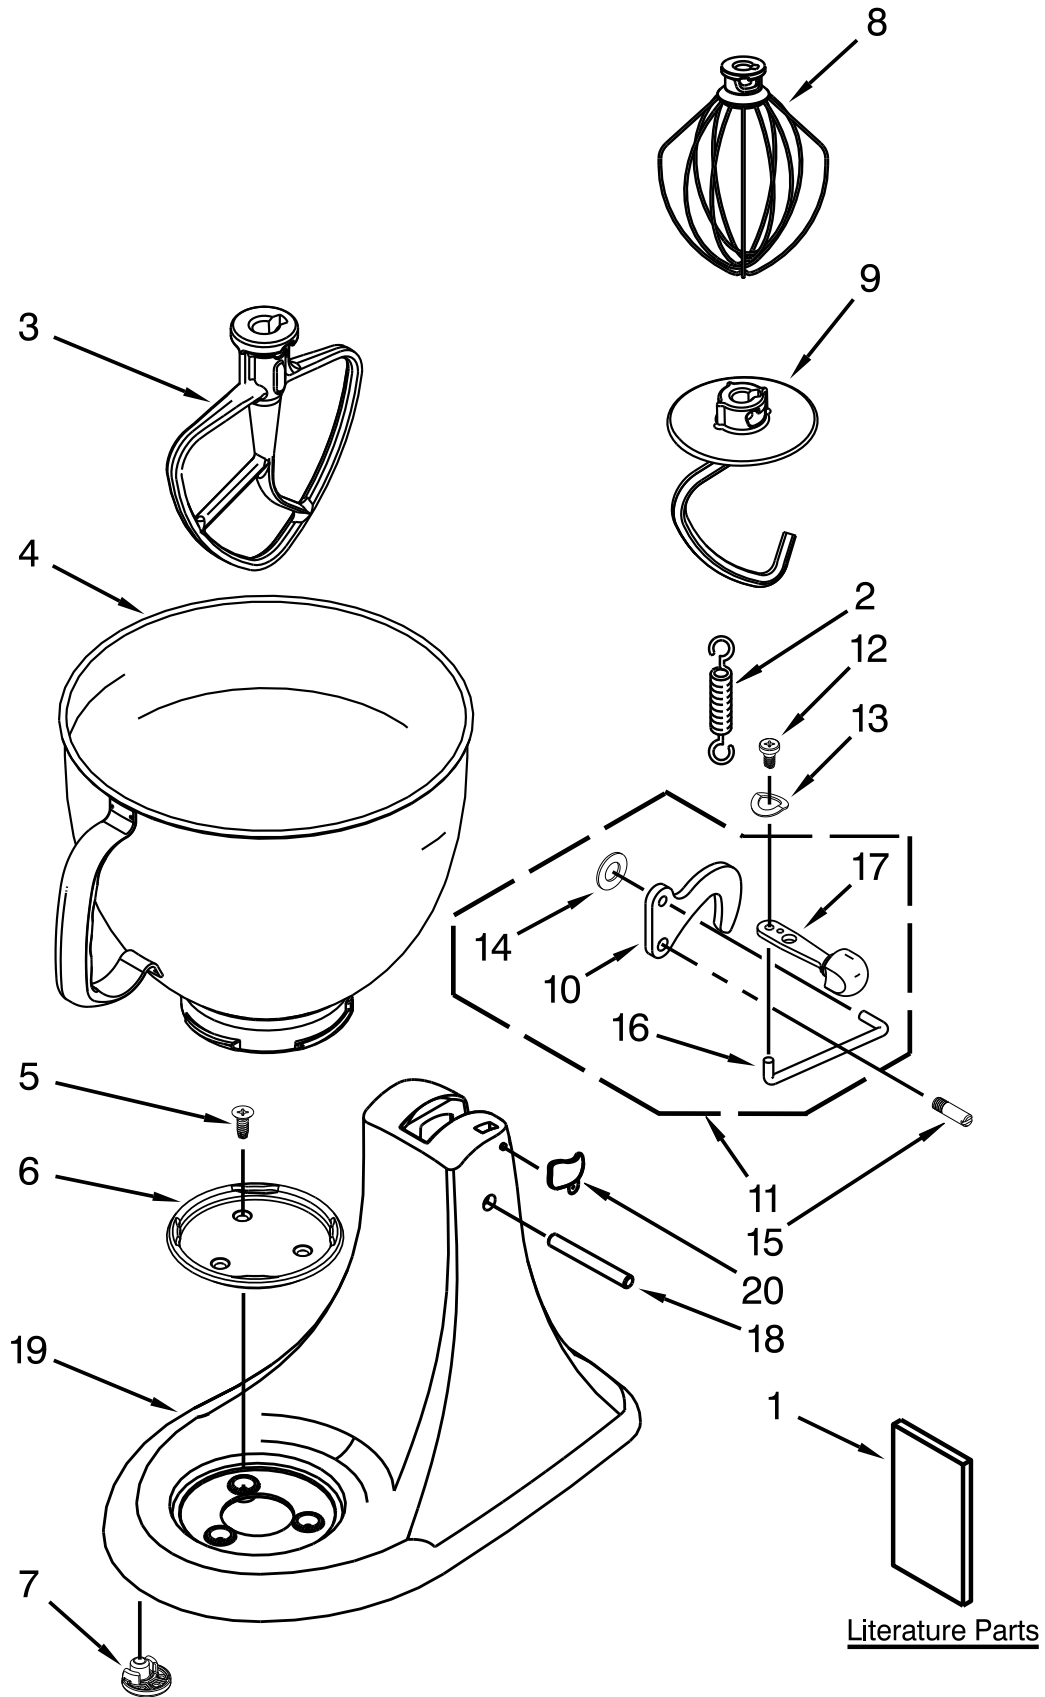

BASE AND PEDESTAL UNIT PARTS

BASE AND PEDESTAL UNIT PARTS

<u>Illus.</u> <u>No.</u>	<u>Part No.</u>	<u>Description</u>	<u>Illus.</u> <u>No.</u>	<u>Part No.</u>	<u>Description</u>	<u>Illus.</u> <u>No.</u>	<u>Part No.</u>	<u>Description</u>
1		Literature Parts	8	9704329	Whip, Wire	16	24450	Link, Latch
	W10863290	Use & Care Guide	9	W10674618	Hook, Dough (Coated)	17	9709267	Lever, Latch (Black)
2	W10509949	Spring, Lock Lever	10	9709055	Latch	18	16910	Pin, Hinge
3	W10672617	Beater, Flat (Coated)	11	3184200	Latch, Link Assembly (Black)	19		Pedestal (Refer to Color Variation Parts Page)
4	W10676080	Bowl, 5 Quart	12	110679	Screw			Head Lock
5	3400020	Screw	13	116241	Washer, Spring	20		
6	W10191926	Cap, Bowl Screw	14	8533912	Washer		3184264	Black
7	9709707	Foot	15	W10572158	Screw