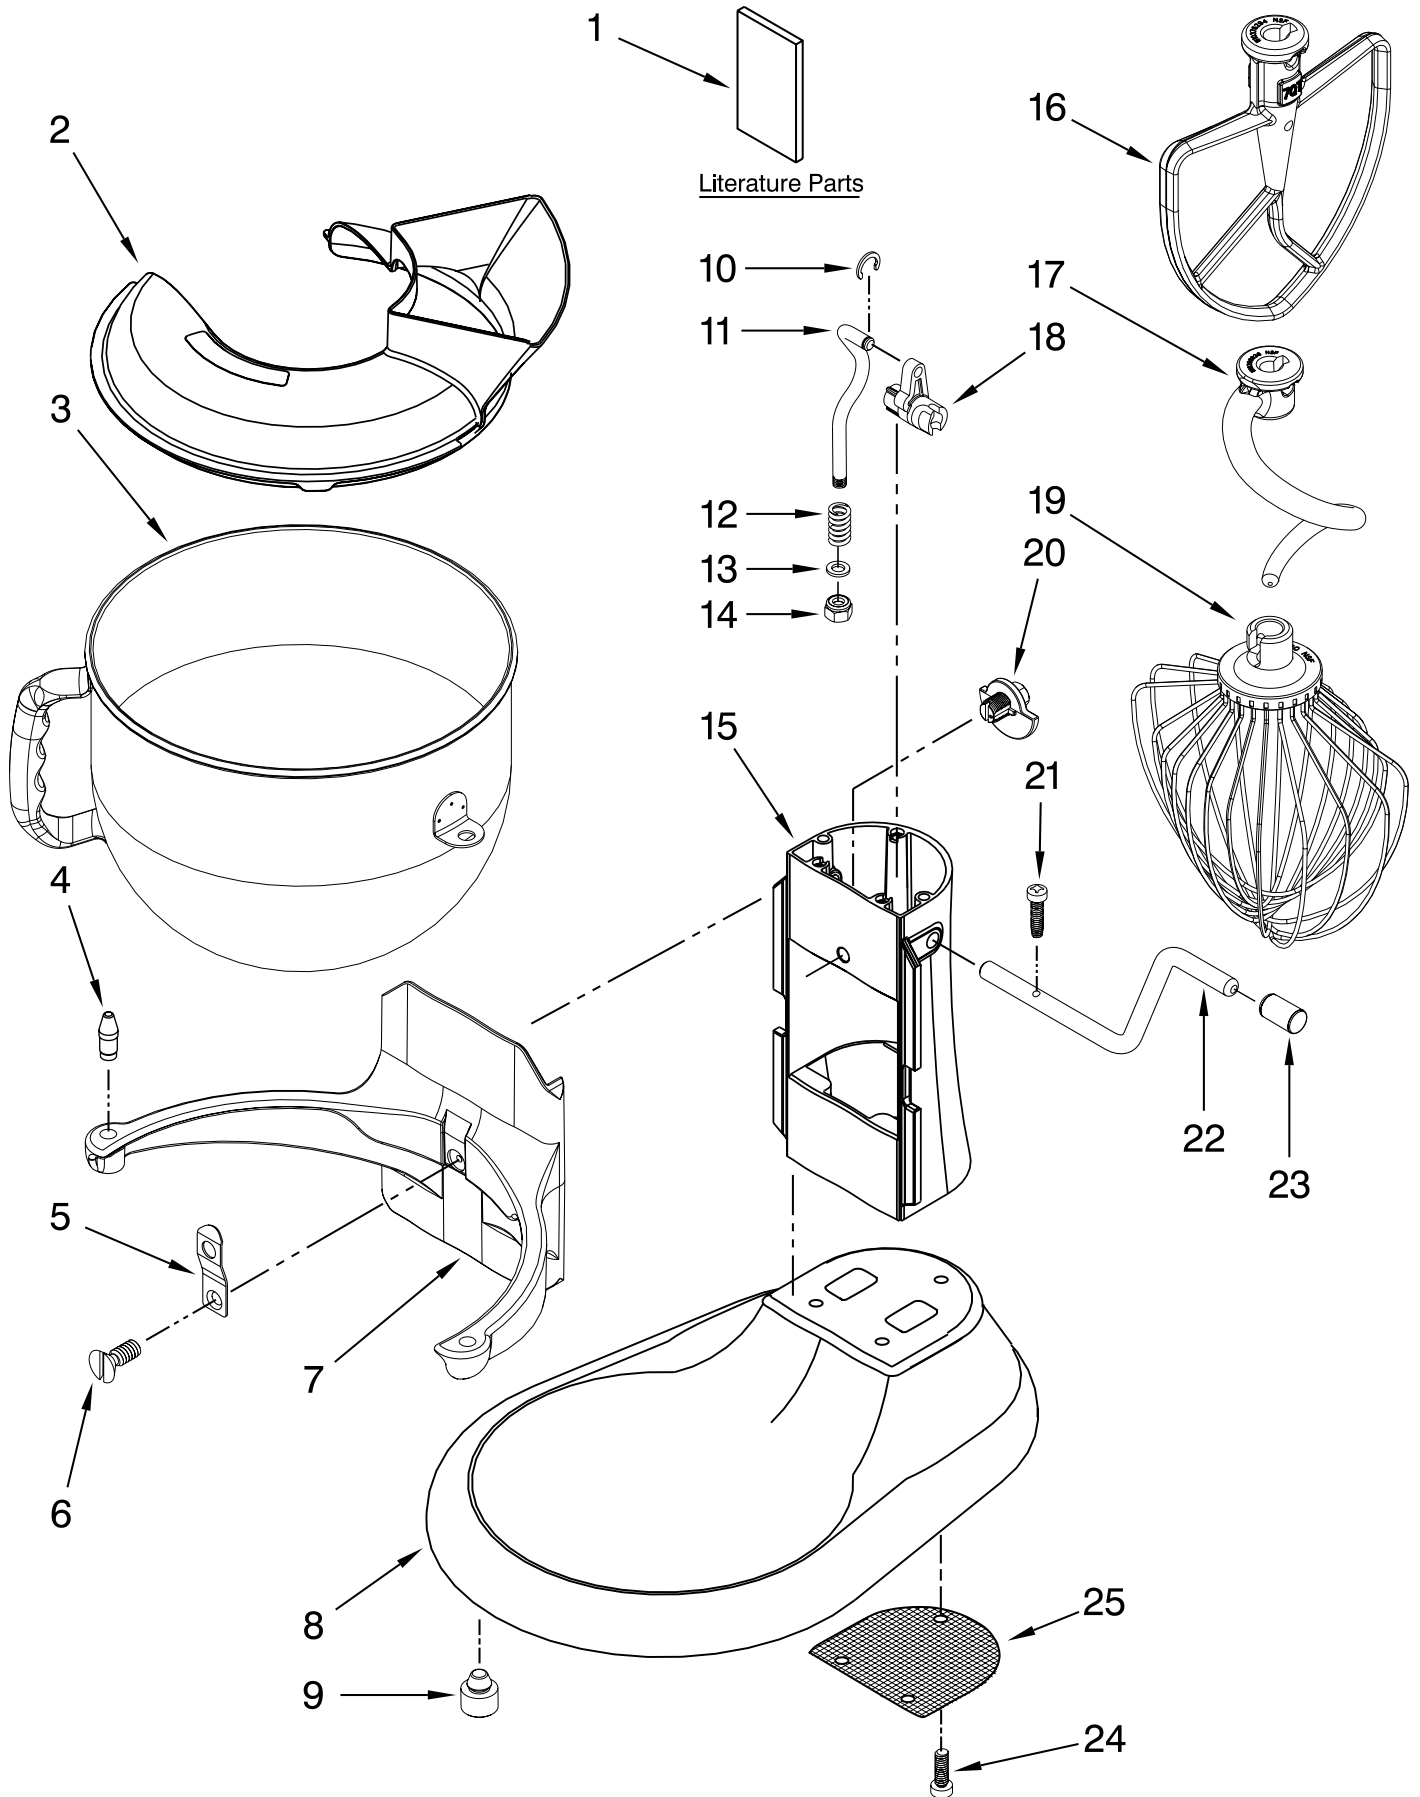

CASE, GEARING AND PLANETARY UNIT

For Model: 5KSM7580XE_0

FOR ORDERING INFORMATION REFER TO PARTS PRICE LIST

CASE, GEARING AND PLANETARY UNIT

For Model: 5KSM7580XE__0

Illus. No.	Part No.	DESCRIPTION
1	**	Gearcase Motor Housing
2	W10394928	Cap, Attachment Hub, Hinged
3	**	Band, Trim
4	W10351843	Screw
5	W10305968	Holder, Control
6	**	Lower Gearcase
7	W10234493	Gear, Ring & Plate to Planetary
8	3400617	Screw
9	3400814	Screw
10	W10307642	Motor, 230 V Assy w/Transmission
11	3400200	Screw
12	W10388322	Control Assembly
13	W10234531	Pin, Groove
14		Cord, Power
	W10459114	White
	W10307850	Black
15	**	Planetary Assembly
16	9703438	Clip, Retaining
17	9706090	Washer
18	W10234643	Gear, Pinion
19	9707223	Pin, Retaining
20	8533910	Washer
21	W10419438	Shaft, Agitator
22	9703680	Clip, Retaining
23		Thumb Screw
	W10360791	Black
24	9704677	Pin, Groove
25	W10417201	Clip, Plug
26	W10447372	RFI Filter

**Refer To Page 3
Color Variation Parts

BASE AND PEDESTAL UNIT

For Model: 5KSM7580XE_0

FOR ORDERING INFORMATION REFER TO PARTS PRICE LIST

BASE AND PEDESTAL UNIT

For Model: 5KSM7580XE__0

Illus.	Part	
No.	No.	DESCRIPTION
1		Literature Parts
	W10421400	Use & Care Guide
	W10463000	Repair Parts List
2	9709924	Shield, Pouring
3	W10354778	Bowl, 7 Qt.
4	240185	Pin, Bowl Locating
5	9703474	Latch, Bowl Spring
6	3400018	Screw
7	**	Bowl Support
8	**	Base and Foot Assembly
9	9708649	Foot, Rubber
10	9703307	Clip
11	9706787	Rod, Bowl Lift
12	9237	Spring
13	9703439	Washer
14	8533907	Nut
15	**	Column Assembly
16	W10376294	Beater, Flat
17	W10462785	Hook, Dough
18	9706885	Arm, Bowl Lift
19	W10352664	Whip, Wire
20	9703426	Cam, Adjusting
21	3400863	Screw
22	9706788	Handle, Bowl Lift
23	9703698	Cap, Handle
24	3400200	Screw
25	9706814	Screen, Vent