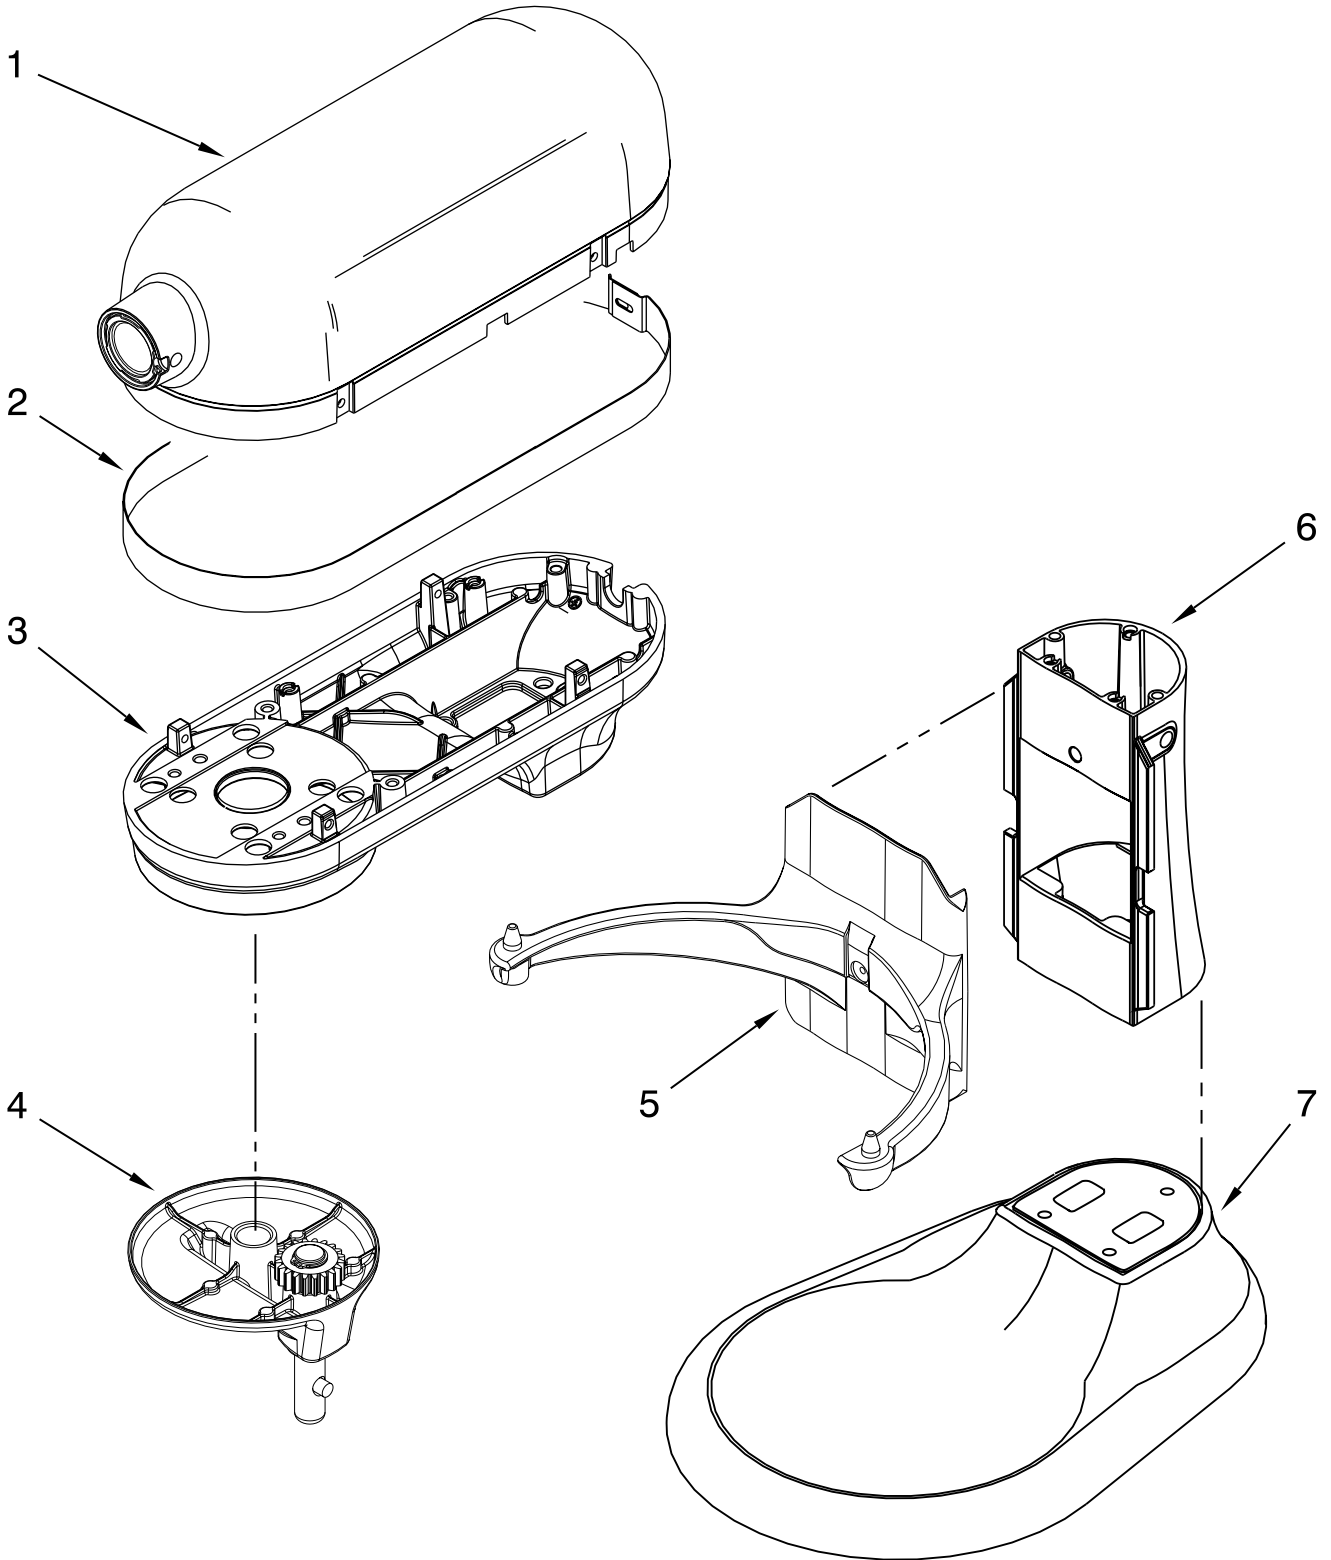

COLOR VARIATION PARTS

For Model: 5KSM7580XE_0

FOR ORDERING INFORMATION REFER TO PARTS PRICE LIST