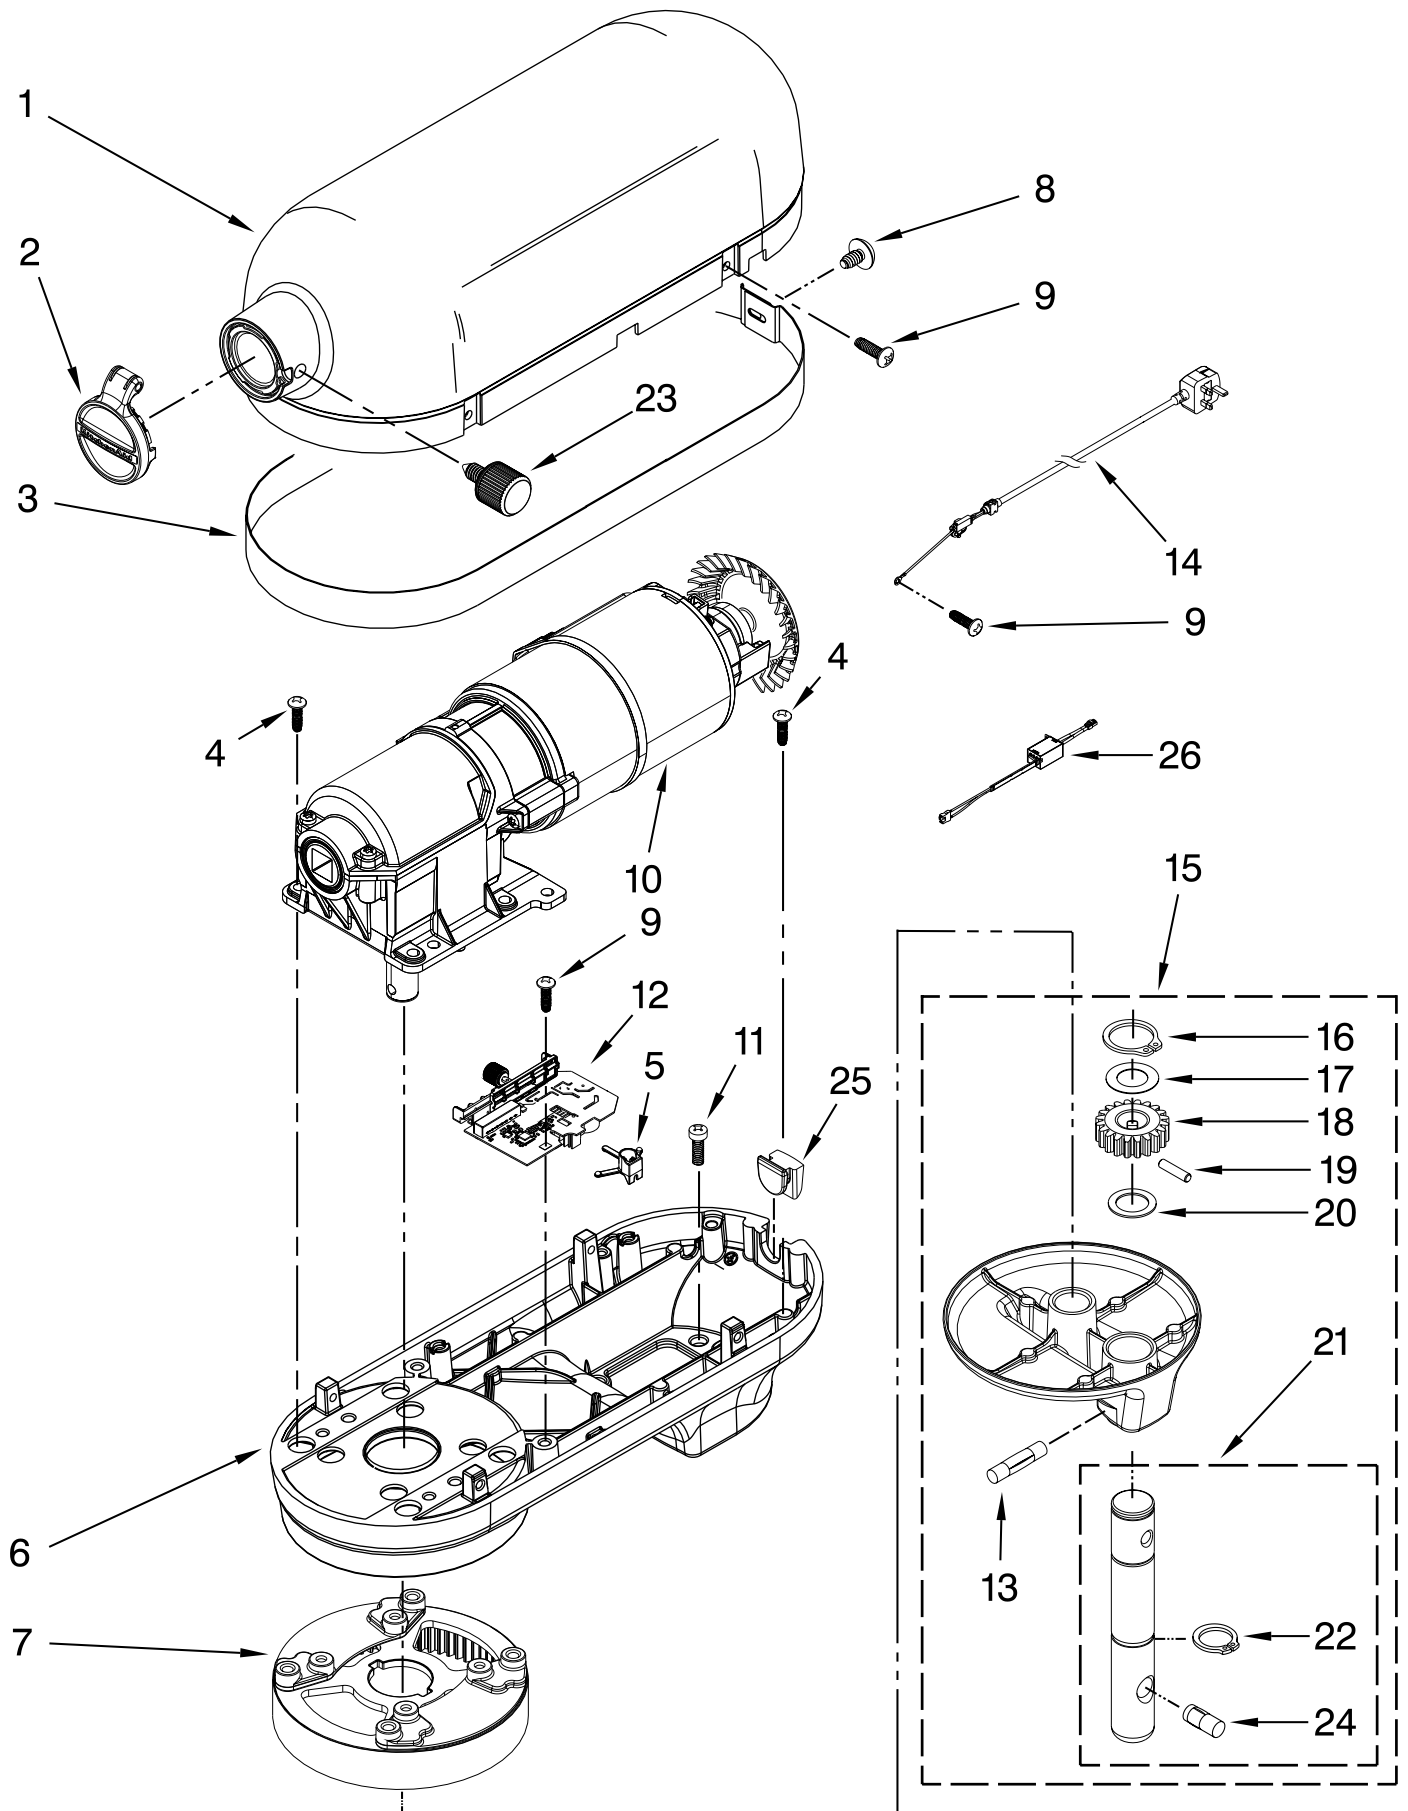

PARTS LIST

for

KitchenAid®

7 QT. STAND MIXER – EUROPEAN

RESIDENTIAL – BOWL LIFT

MODELS:

5KSM7580XEOB0 (Onyx Black)
5KSM7580XECA0 (Candy Apple)
5KSM7580XEER0 (Empire Red)
5KSM7580XEMS0 (Medallion Silver)
5KSM7580XEFP0 (Frosted Pearl)

CASE, GEARING AND PLANETARY UNIT

For Model: 5KSM7580XE_0

FOR ORDERING INFORMATION REFER TO PARTS PRICE LIST

CASE, GEARING AND PLANETARY UNIT

For Model: 5KSM7580XE__0

Illus. No.	Part No.	DESCRIPTION
1	**	Gearcase Motor Housing
2	W10394928	Cap, Attachment Hub, Hinged
3	**	Band, Trim
4	W10351843	Screw
5	W10305968	Holder, Control
6	**	Lower Gearcase
7	W10234493	Gear, Ring & Plate to Planetary
8	3400617	Screw
9	3400814	Screw
10	W10307642	Motor, 230 V Assy w/Transmission
11	3400200	Screw
12	W10388322	Control Assembly
13	W10234531	Pin, Groove
14		Cord, Power
	W10459114	White
	W10307850	Black
15	**	Planetary Assembly
16	9703438	Clip, Retaining
17	9706090	Washer
18	W10234643	Gear, Pinion
19	9707223	Pin, Retaining
20	8533910	Washer
21	W10419438	Shaft, Agitator
22	9703680	Clip, Retaining
23		Thumb Screw
	W10360791	Black
24	9704677	Pin, Groove
25	W10417201	Clip, Plug
26	W10447372	RFI Filter

**Refer To Page 3
Color Variation Parts

BASE AND PEDESTAL UNIT

For Model: 5KSM7580XE_0

FOR ORDERING INFORMATION REFER TO PARTS PRICE LIST

BASE AND PEDESTAL UNIT

For Model: 5KSM7580XE__0

Illus.	Part	
No.	No.	DESCRIPTION
1		Literature Parts
	W10421400	Use & Care Guide
	W10463000	Repair Parts List
2	9709924	Shield, Pouring
3	W10354778	Bowl, 7 Qt.
4	240185	Pin, Bowl Locating
5	9703474	Latch, Bowl Spring
6	3400018	Screw
7	**	Bowl Support
8	**	Base and Foot Assembly
9	9708649	Foot, Rubber
10	9703307	Clip
11	9706787	Rod, Bowl Lift
12	9237	Spring
13	9703439	Washer
14	8533907	Nut
15	**	Column Assembly
16	W10376294	Beater, Flat
17	W10462785	Hook, Dough
18	9706885	Arm, Bowl Lift
19	W10352664	Whip, Wire
20	9703426	Cam, Adjusting
21	3400863	Screw
22	9706788	Handle, Bowl Lift
23	9703698	Cap, Handle
24	3400200	Screw
25	9706814	Screen, Vent