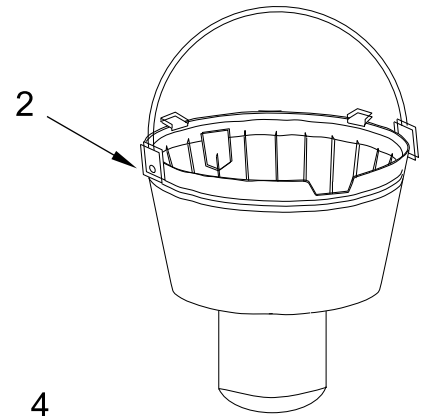

CARAFE AND FILTER PARTS

CARAFE AND FILTER PARTS

<u>Illus.</u> <u>No.</u>	<u>Part No.</u>	<u>Description</u>
1		Literature Parts
	W10842642	Use & Care Guide (United States)
	W10842644	Use & Care Guide (International)
2	W10904933	Brew Basket
3	W10327039	Filter, Goldtone

<u>Illus.</u> <u>No.</u>	<u>Part No.</u>	<u>Description</u>
4	W10687940	Filter, Water (White)
	W10327041	Filter, Water (Black)

<u>Illus.</u> <u>No.</u>	<u>Part No.</u>	<u>Description</u>
5	W10904936	Lid
6	W10904937	Carafe, Glass Assembly