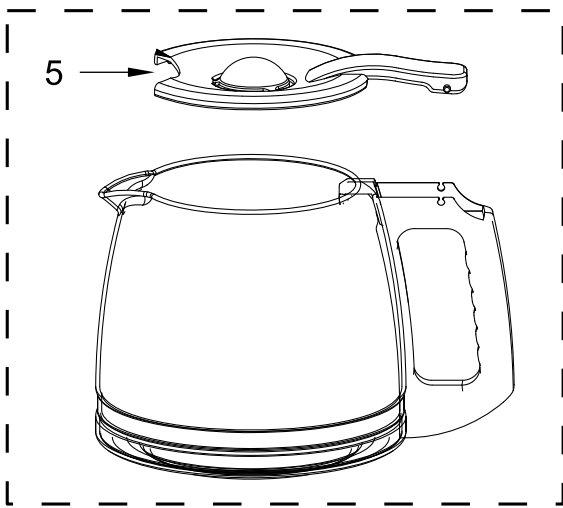

CARAFE AND FILTER PARTS

CARAFE AND FILTER PARTS

<u>Illus.</u> <u>No.</u>	<u>Part No.</u>	<u>Description</u>
1		Literature Parts
	W10842642	Use & Care Guide (United States)
	W10842644	Use & Care Guide (International)
2	W10904933	Brew Basket
3	W10327039	Filter, Goldtone

<u>Illus.</u> <u>No.</u>	<u>Part No.</u>	<u>Description</u>
4	W10687940	Filter, Water (White)
	W10327041	Filter, Water (Black)

<u>Illus.</u> <u>No.</u>	<u>Part No.</u>	<u>Description</u>
5	W10904936	Lid
6	W10904937	Carafe, Glass Assembly