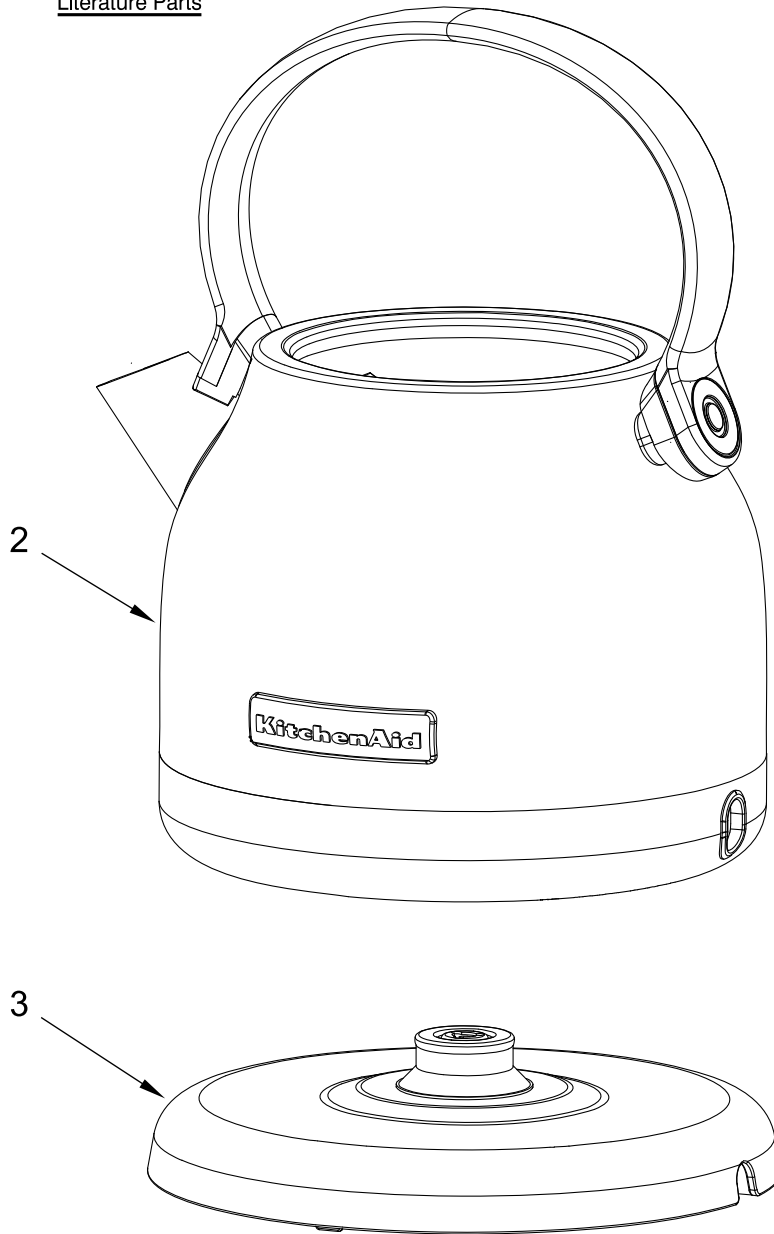

### MODELS:

KEK1222OB0 (Onyx Black - US)  
KEK1222ER0 (Empire Red - US)  
KEK1222SX0 (Stainless - US)  
KEK1222QG0 (Liquid Graphite - US)  
5KEK1222BOB0 (Onyx Black - Britain)  
5KEK1222BER0 (Empire Red - Britain)

# UNIT PARTS

<u>Illus.</u> <u>No.</u>	<u>Part No.</u>	<u>Description</u>
1		Literature Parts
	W10705116	Use and Care Guide, US
	W10705117	Use and Care Guide, European

<u>Illus.</u> <u>No.</u>	<u>Part No.</u>	<u>Description</u>
2		Kettle Body
	W10746765	Onyx Black
	W10746764	Empire Red
	W10746766	Stainless
	W10746767	Liquid Graphite
	W10746762	Onyx Black, 240 Volt
	W10746760	Empire Red, 240 Volt
	W10746763	Stainless, 240 Volt
	W10746761	Almond Creme, 240 Volt